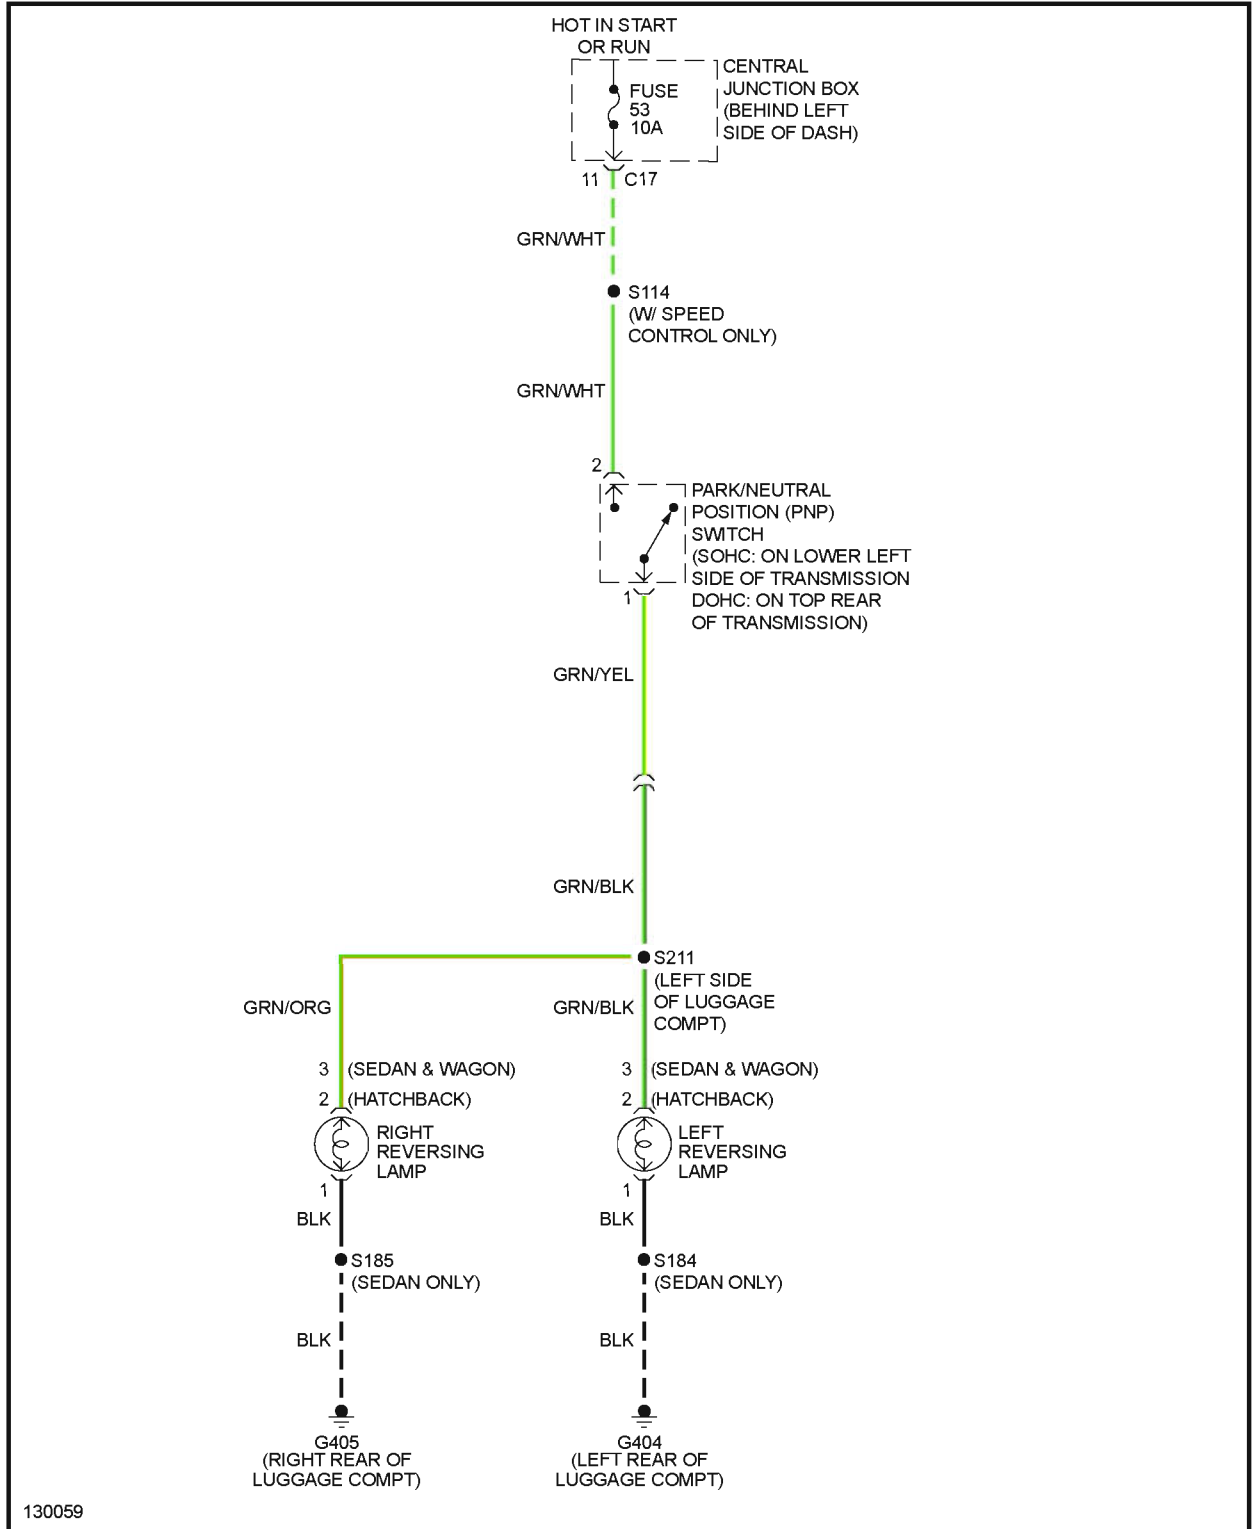

2000 Ford Focus LX

2000 System Wiring Diagrams Ford - Focus

Fig. 18: Back-up Lamps Circuit, A/T

2000 Ford Focus LX

2000 System Wiring Diagrams Ford - Focus

Fig. 19: Back-up Lamps Circuit, M/T

2000 Ford Focus LX

2000 System Wiring Diagrams Ford - Focus

Fig. 20: Exterior Lamps Circuit

GROUND DISTRIBUTION

2000 Ford Focus LX

2000 System Wiring Diagrams Ford - Focus

Fig. 21: Ground Distribution Circuit (1 of 3)

2000 Ford Focus LX