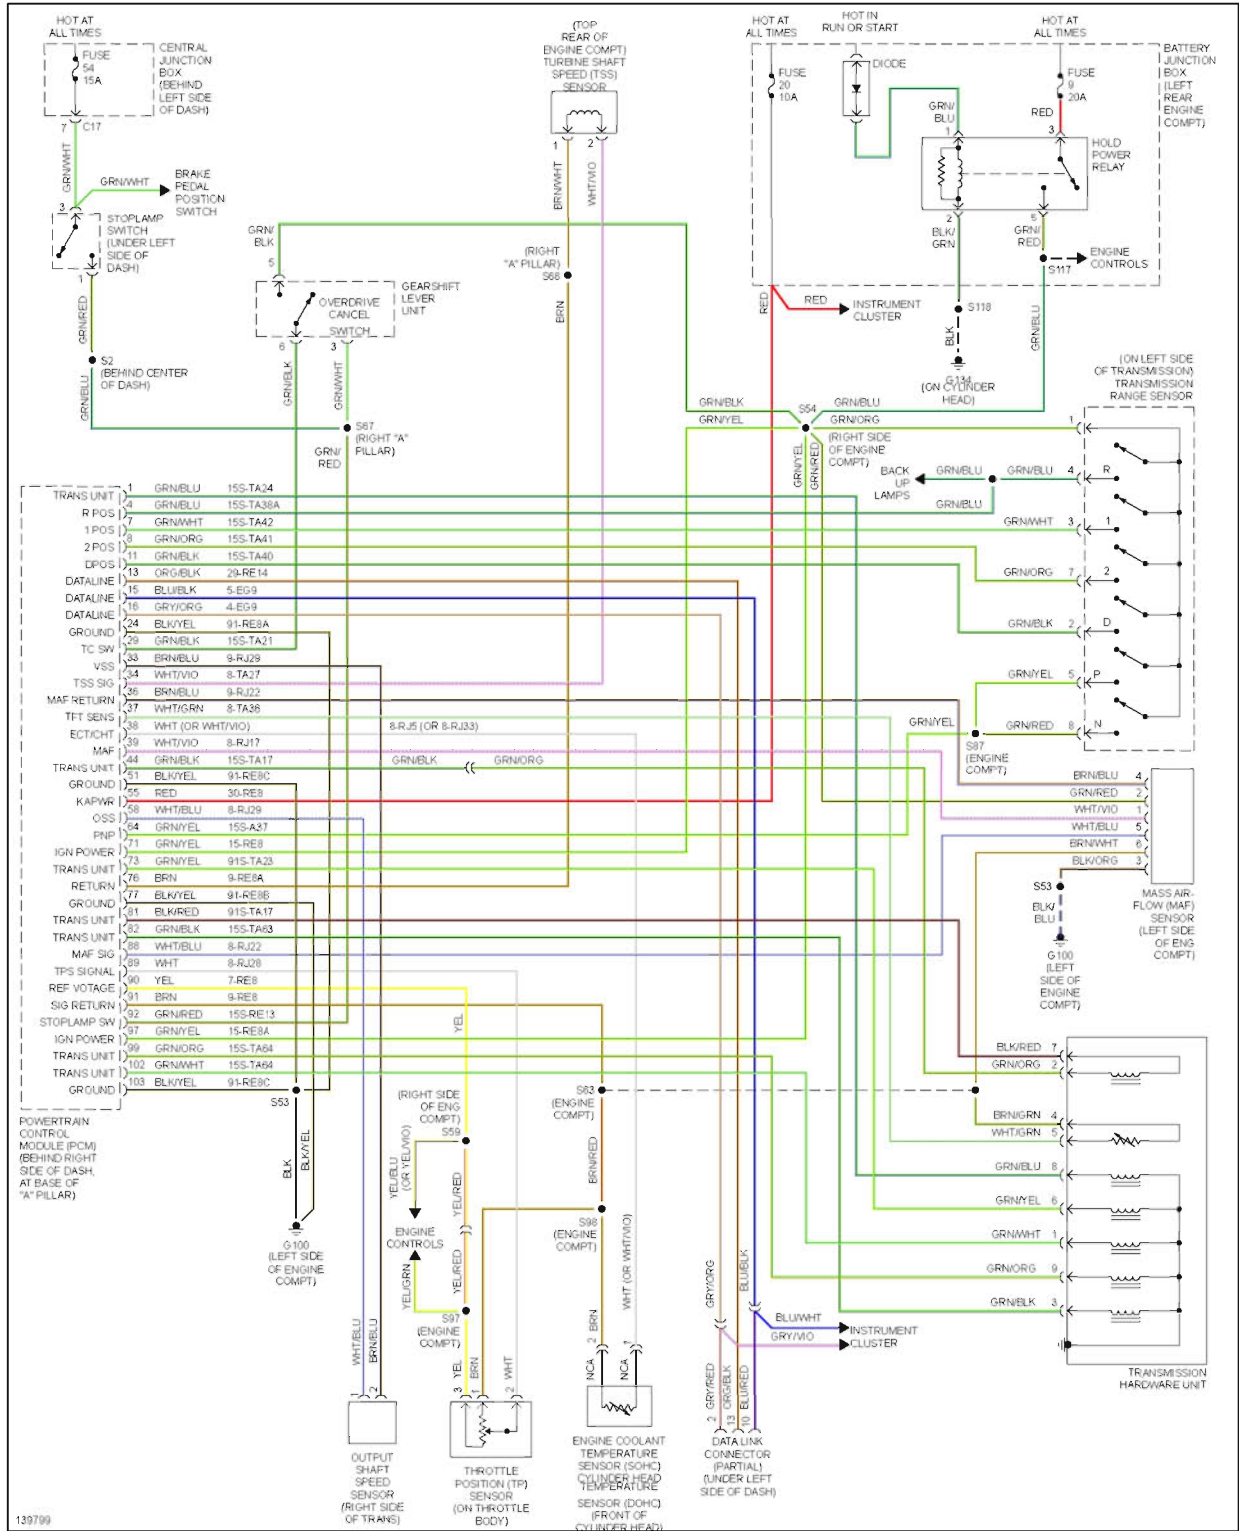

2000 Ford Focus LX

2000 System Wiring Diagrams Ford - Focus

Fig. 44: Starting Circuit, A/T

2000 Ford Focus LX

2000 System Wiring Diagrams Ford - Focus

Fig. 45: Starting Circuit, M/T

SUPPLEMENTAL RESTRAINTS

2000 Ford Focus LX

2000 System Wiring Diagrams Ford - Focus

Fig. 46: Supplemental Restraint Circuit

TRANSMISSION

2000 Ford Focus LX

2000 System Wiring Diagrams Ford - Focus

Fig. 47: A/T Circuit

WARNING SYSTEMS

2000 Ford Focus LX

2000 System Wiring Diagrams Ford - Focus

Fig. 48: Warning System Circuits

WIPER/WASHER

2000 Ford Focus LX

2000 System Wiring Diagrams Ford - Focus

Fig. 49: 2-Speed Wiper/Washer Circuit

2000 Ford Focus LX

2000 System Wiring Diagrams Ford - Focus

Fig. 50: Intermittent Wiper/Washer Circuit, W/ Rear Wiper

2000 Ford Focus LX

2000 System Wiring Diagrams Ford - Focus

Fig. 51: Intermittent Wiper/Washer Circuit, W/O Rear Wiper