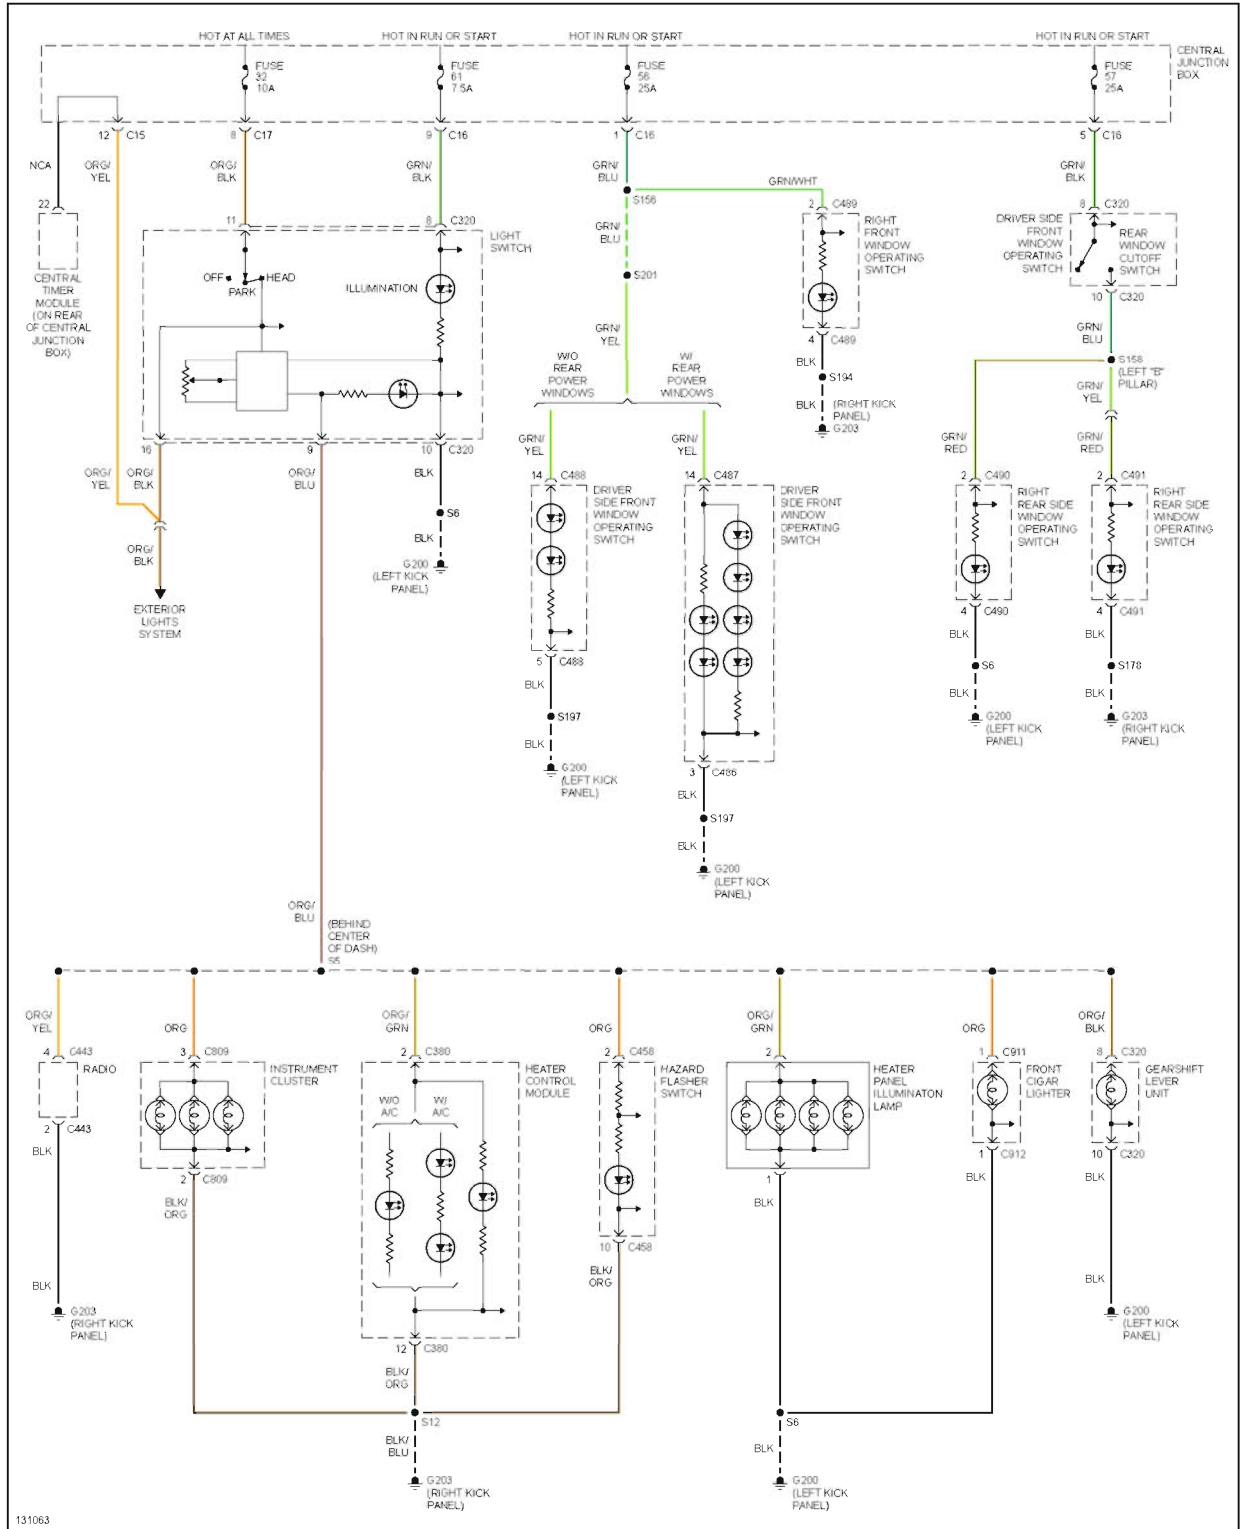

2000 Ford Focus LX

2000 System Wiring Diagrams Ford - Focus

Fig. 26: Horn Circuit

INSTRUMENT CLUSTER

2000 Ford Focus LX

2000 System Wiring Diagrams Ford - Focus

Fig. 27: Instrument Cluster Circuit

INTERIOR LIGHTS

2000 Ford Focus LX

2000 System Wiring Diagrams Ford - Focus

Fig. 28: Courtesy Lamps Circuit

2000 Ford Focus LX

2000 System Wiring Diagrams Ford - Focus

Fig. 29: Instrument Illumination Circuit

POWER DISTRIBUTION