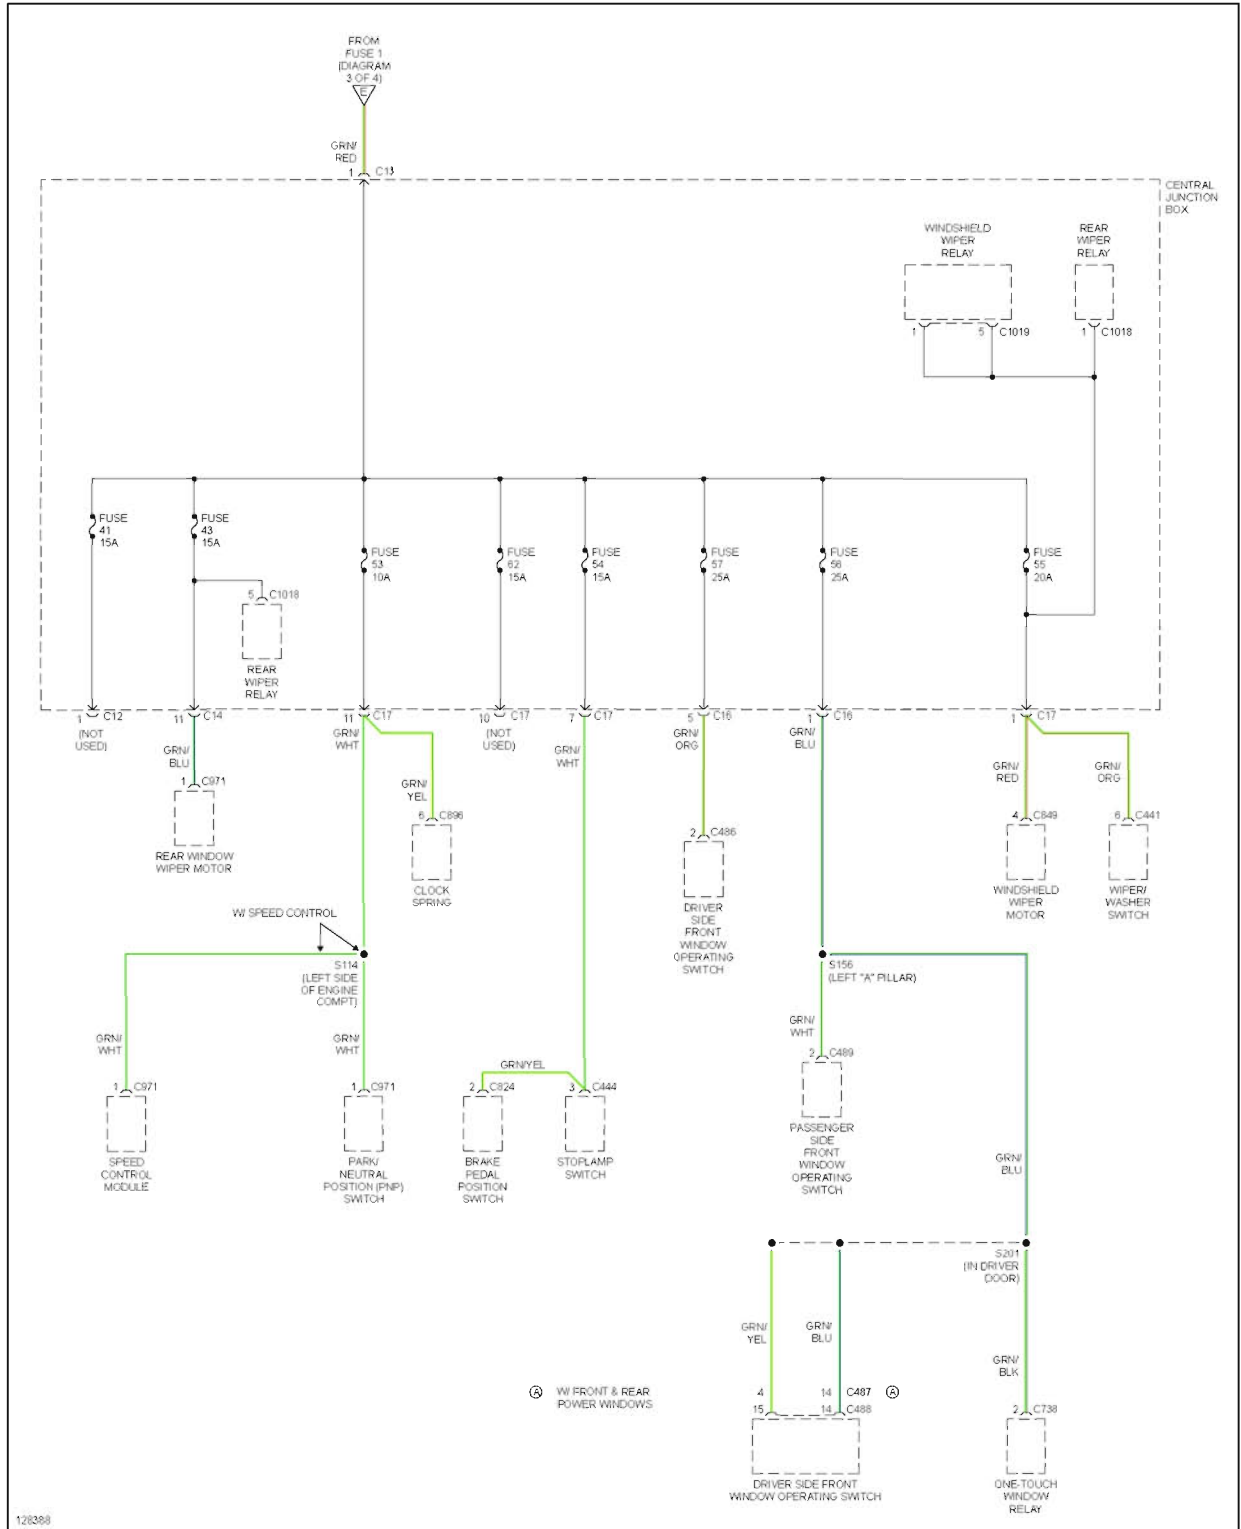

2000 Ford Focus LX

2000 System Wiring Diagrams Ford - Focus

Fig. 33: Power Distribution Circuit (4 of 4)

POWER DOOR LOCKS

2000 Ford Focus LX

2000 System Wiring Diagrams Ford - Focus

Fig. 34: Power Door Lock Circuit, W/ Anti-theft (1 of 2)