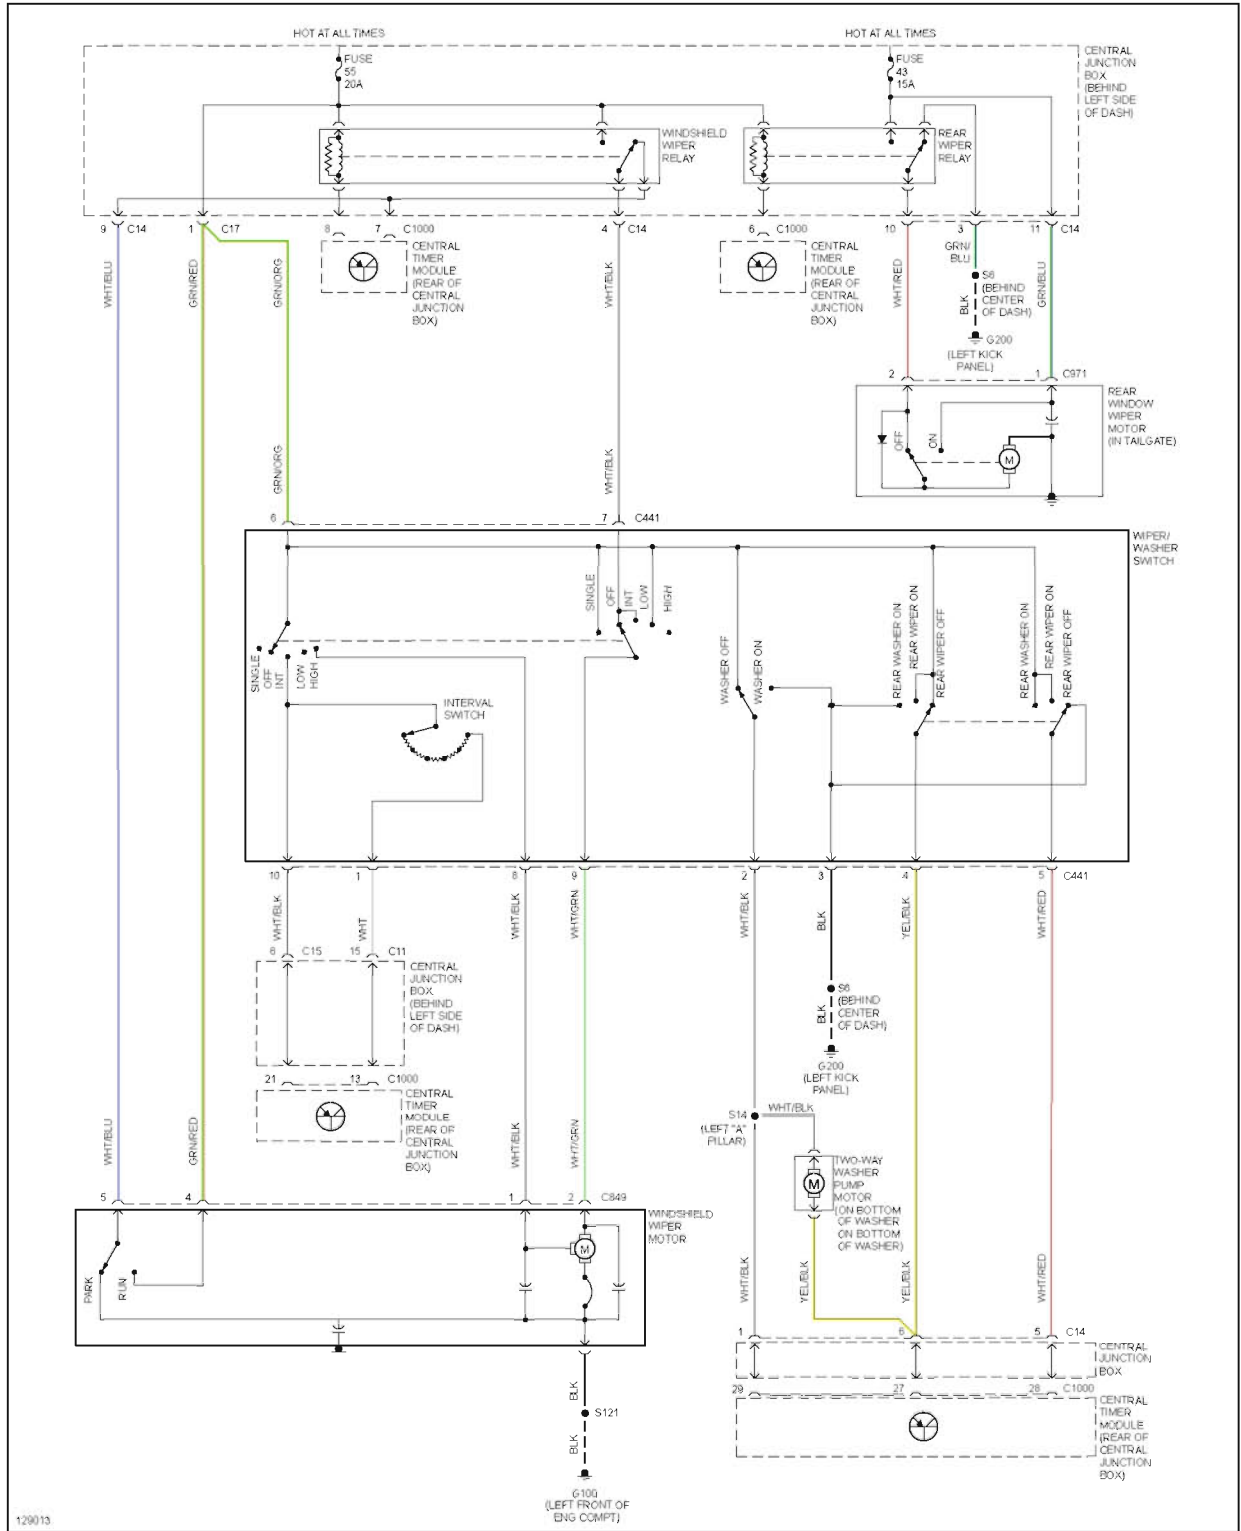

2000 System Wiring Diagrams Ford - Focus

Fig. 48: Warning System Circuits

WIPER/WASHER

2000 Ford Focus LX

2000 System Wiring Diagrams Ford - Focus

Fig. 49: 2-Speed Wiper/Washer Circuit

2000 Ford Focus LX

2000 System Wiring Diagrams Ford - Focus

Fig. 50: Intermittent Wiper/Washer Circuit, W/ Rear Wiper

2000 Ford Focus LX

2000 System Wiring Diagrams Ford - Focus

Fig. 51: Intermittent Wiper/Washer Circuit, W/O Rear Wiper