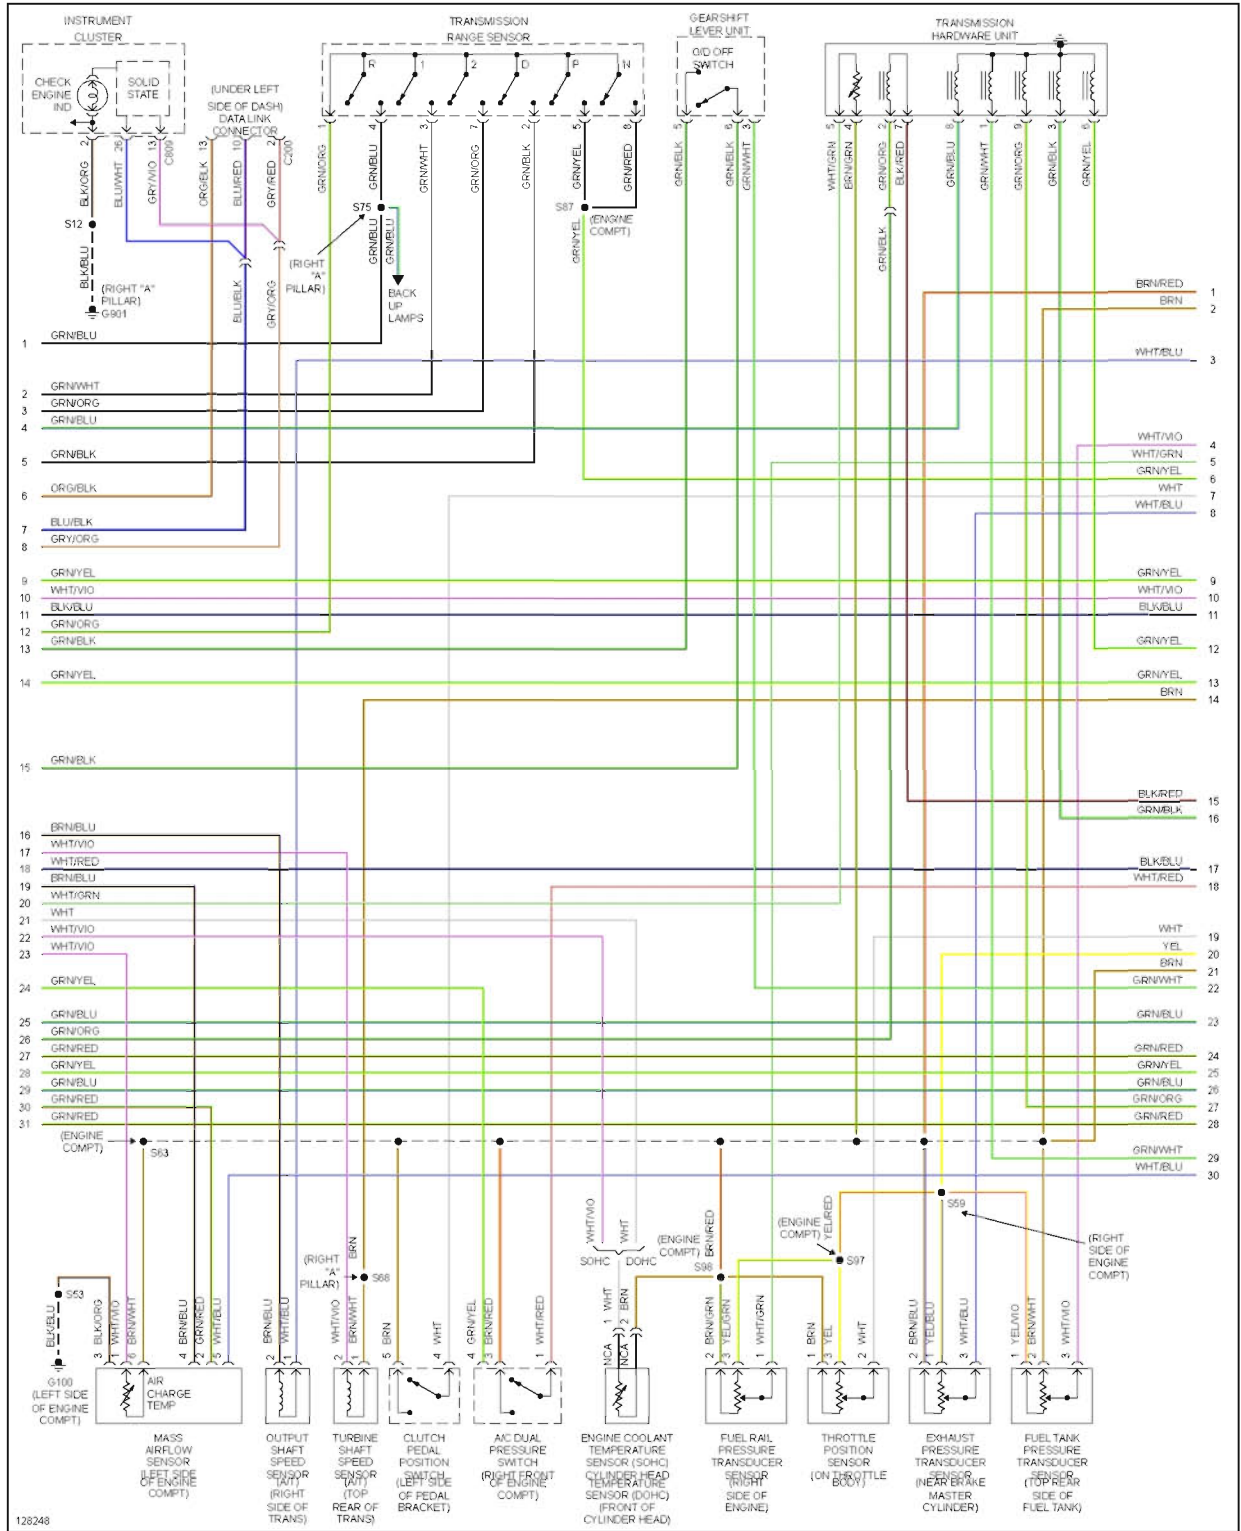

2000 System Wiring Diagrams Ford - Focus

Fig. 12: Cruise Control Circuit, A/T

2000 Ford Focus LX

2000 System Wiring Diagrams Ford - Focus

127620

Fig. 14: Defogger Circuit

ENGINE PERFORMANCE

2000 Ford Focus LX

2000 System Wiring Diagrams Ford - Focus

2.0L

Fig. 15: 2.0L, Engine Performance Circuits (1 of 3)

2000 Ford Focus LX

2000 System Wiring Diagrams Ford - Focus

Fig. 16: 2.0L, Engine Performance Circuits (2 of 3)

2000 Ford Focus LX

2000 System Wiring Diagrams Ford - Focus

Fig. 18: Back-up Lamps Circuit, A/T

2000 Ford Focus LX

2000 System Wiring Diagrams Ford - Focus

Fig. 19: Back-up Lamps Circuit, M/T

2000 Ford Focus LX

2000 System Wiring Diagrams Ford - Focus

Fig. 20: Exterior Lamps Circuit

GROUND DISTRIBUTION

2000 Ford Focus LX

2000 System Wiring Diagrams Ford - Focus

Fig. 21: Ground Distribution Circuit (1 of 3)

2000 Ford Focus LX