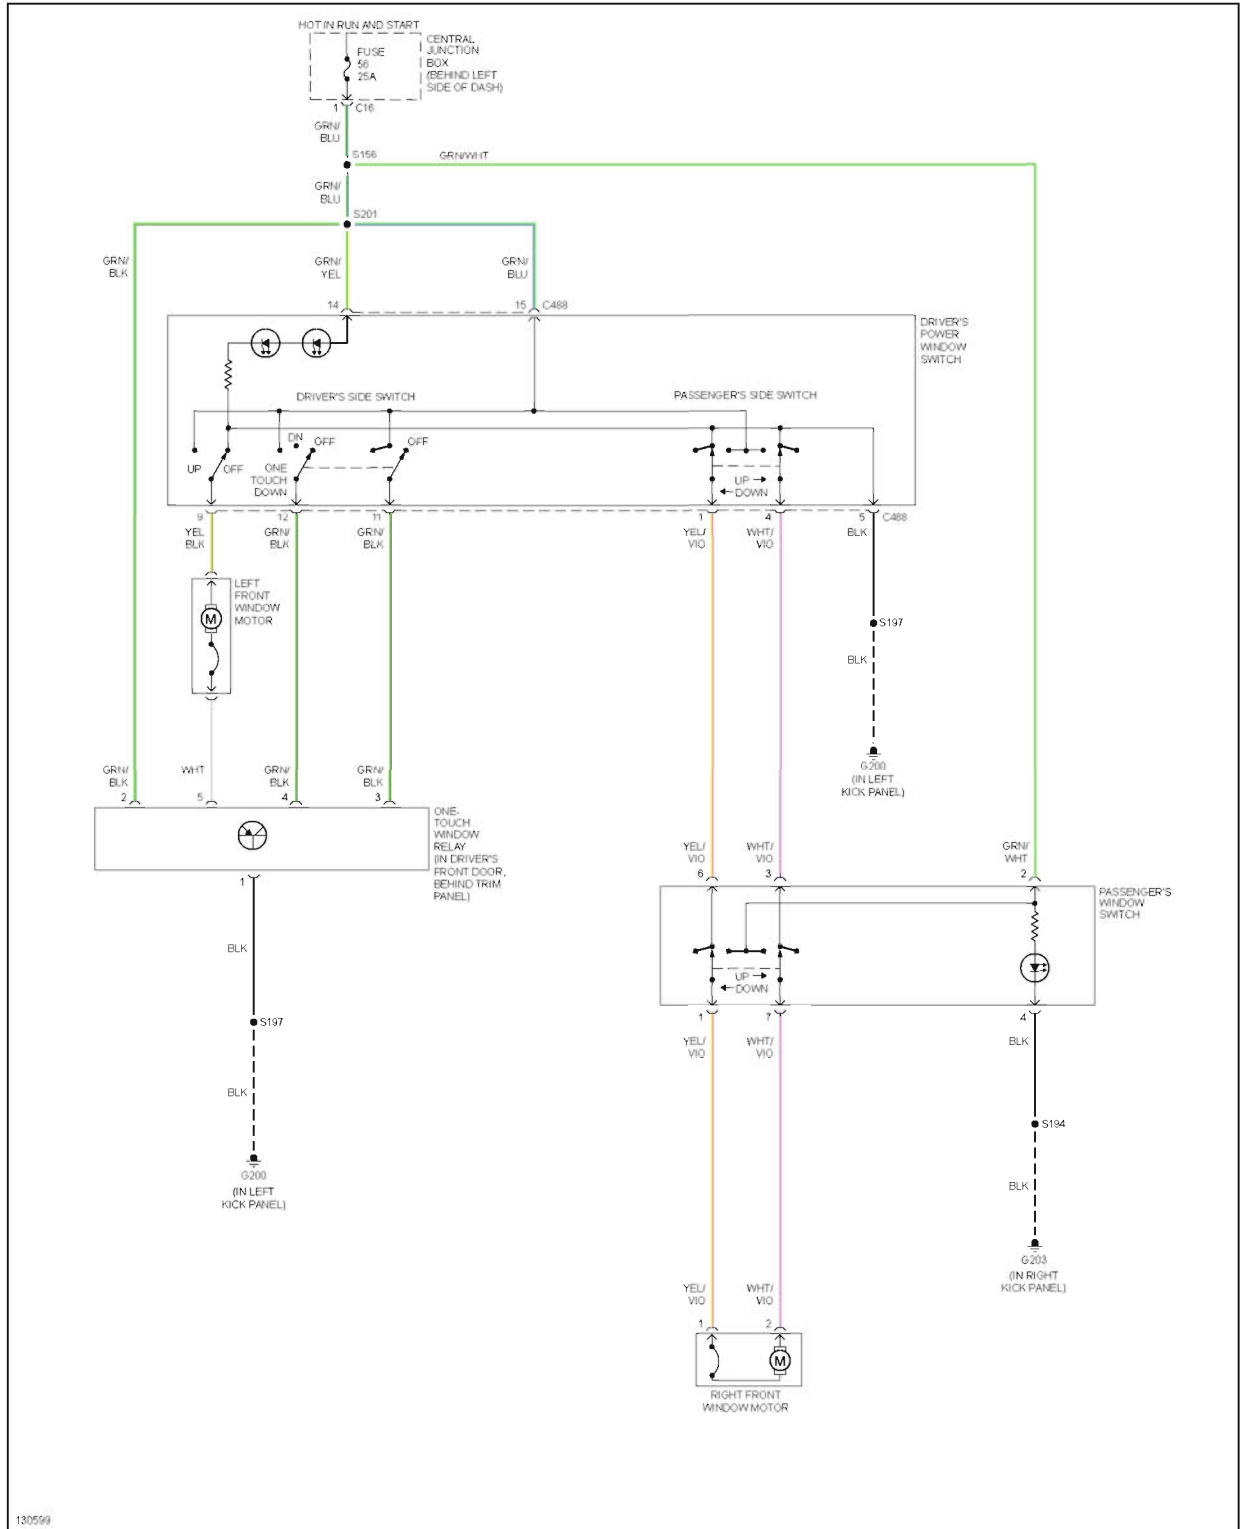

POWER WINDOWS

2000 Ford Focus LX

2000 System Wiring Diagrams Ford - Focus

Fig. 39: Power Window Circuit, W/ Rear Power Windows

2000 Ford Focus LX

2000 System Wiring Diagrams Ford - Focus

Fig. 40: Power Window Circuit, W/O Rear Power Windows