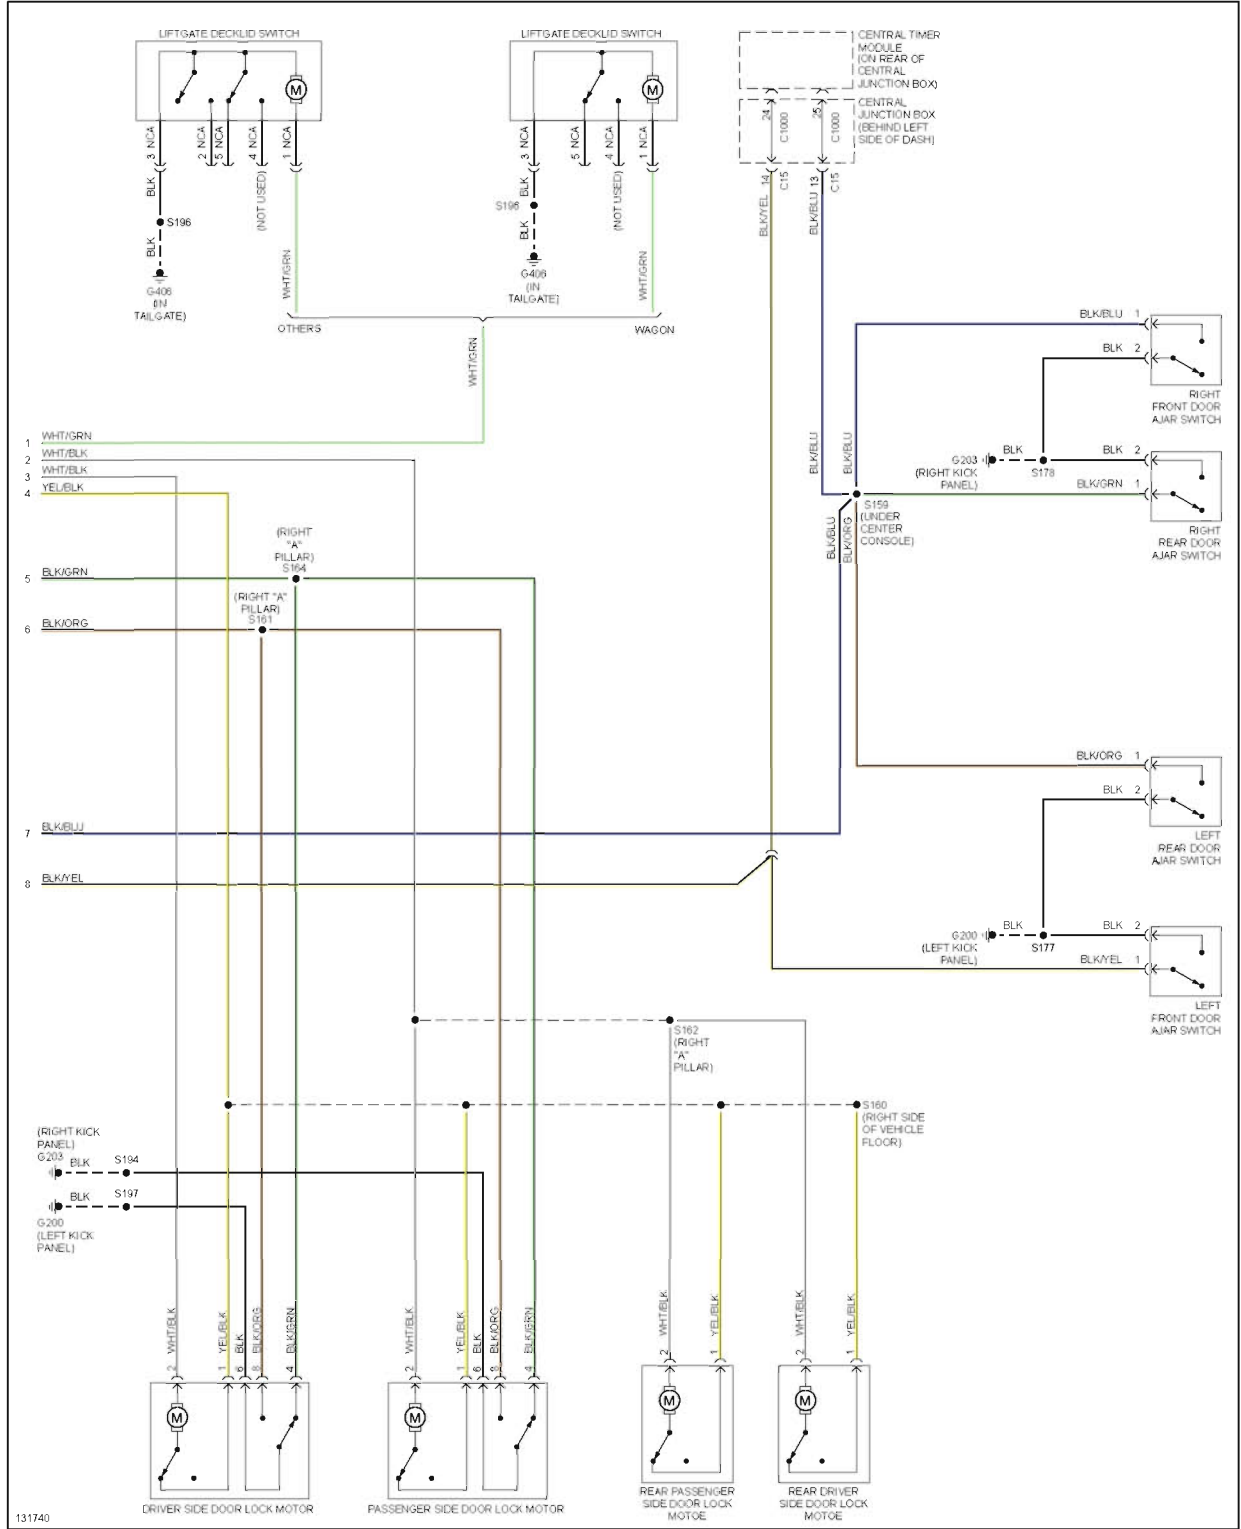

2000 Ford Focus LX

2000 System Wiring Diagrams Ford - Focus

Fig. 37: Power Door Lock Circuit, W/O Anti-theft (2 of 2)

POWER MIRRORS

2000 Ford Focus LX

2000 System Wiring Diagrams Ford - Focus

Fig. 38: Power Mirror Circuit

POWER WINDOWS

2000 Ford Focus LX

2000 System Wiring Diagrams Ford - Focus

Fig. 39: Power Window Circuit, W/ Rear Power Windows

2000 Ford Focus LX

2000 System Wiring Diagrams Ford - Focus

Fig. 40: Power Window Circuit, W/O Rear Power Windows