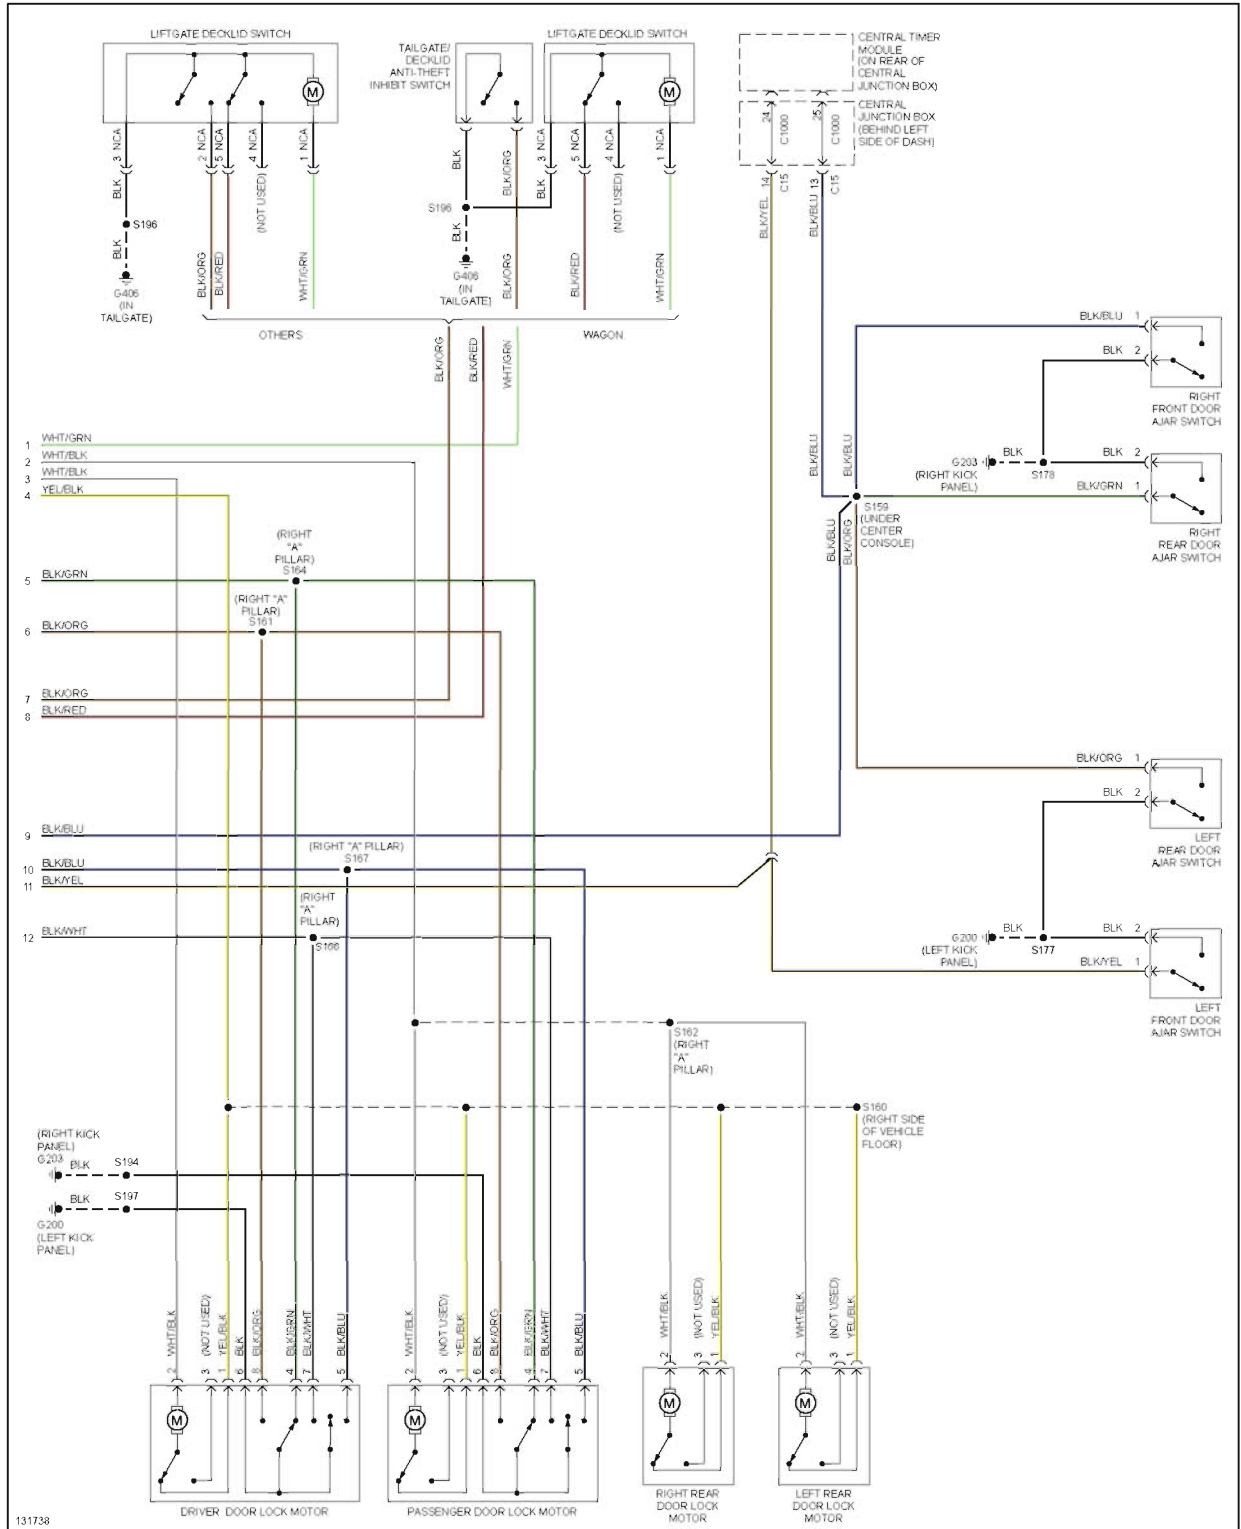

2000 System Wiring Diagrams Ford - Focus

Fig. 6: Forced Entry Circuit (2 of 2)

2000 Ford Focus LX

2000 System Wiring Diagrams Ford - Focus

Fig. 7: Passive Anti-theft Circuit

BODY COMPUTER

2000 Ford Focus LX