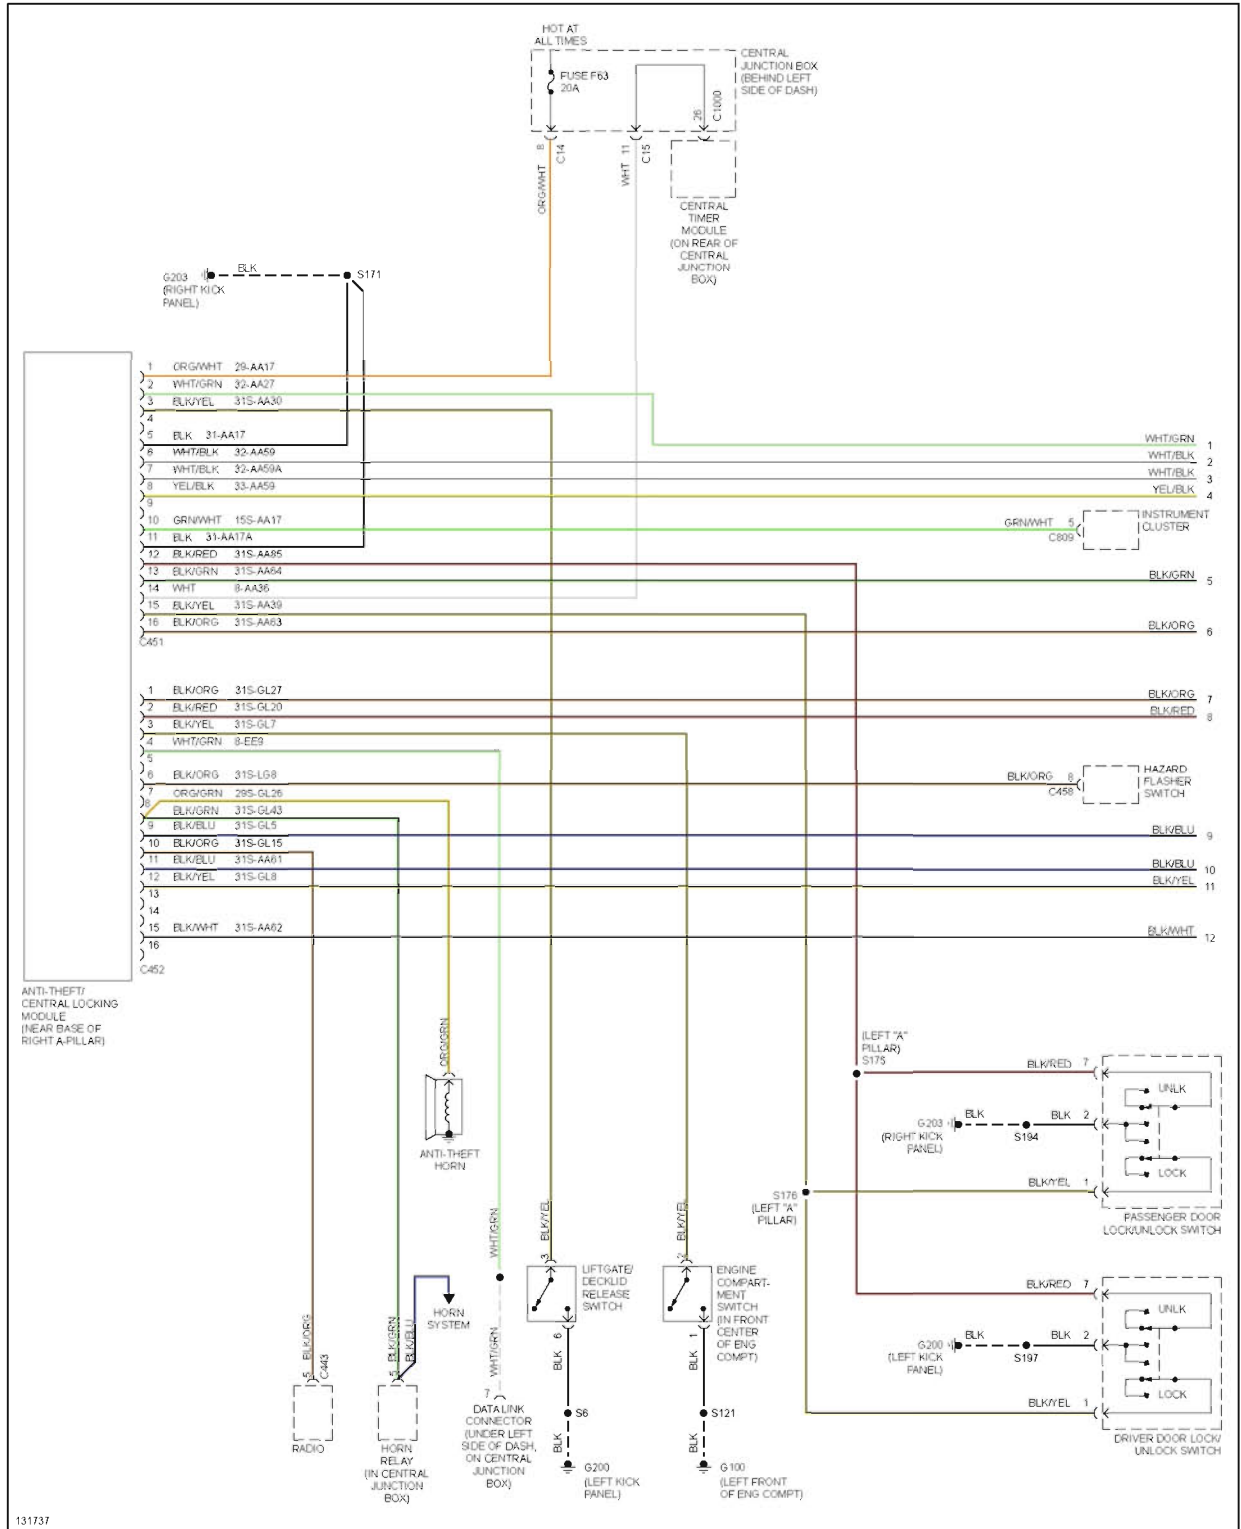

2000 Ford Focus LX

2000 System Wiring Diagrams Ford - Focus

Fig. 4: Anti-lock Brake Circuits

ANTI-THEFT

2000 Ford Focus LX

2000 System Wiring Diagrams Ford - Focus

Fig. 5: Forced Entry Circuit (1 of 2)

2000 Ford Focus LX

2000 System Wiring Diagrams Ford - Focus

Fig. 6: Forced Entry Circuit (2 of 2)

2000 Ford Focus LX

2000 System Wiring Diagrams Ford - Focus

Fig. 7: Passive Anti-theft Circuit

BODY COMPUTER

2000 Ford Focus LX