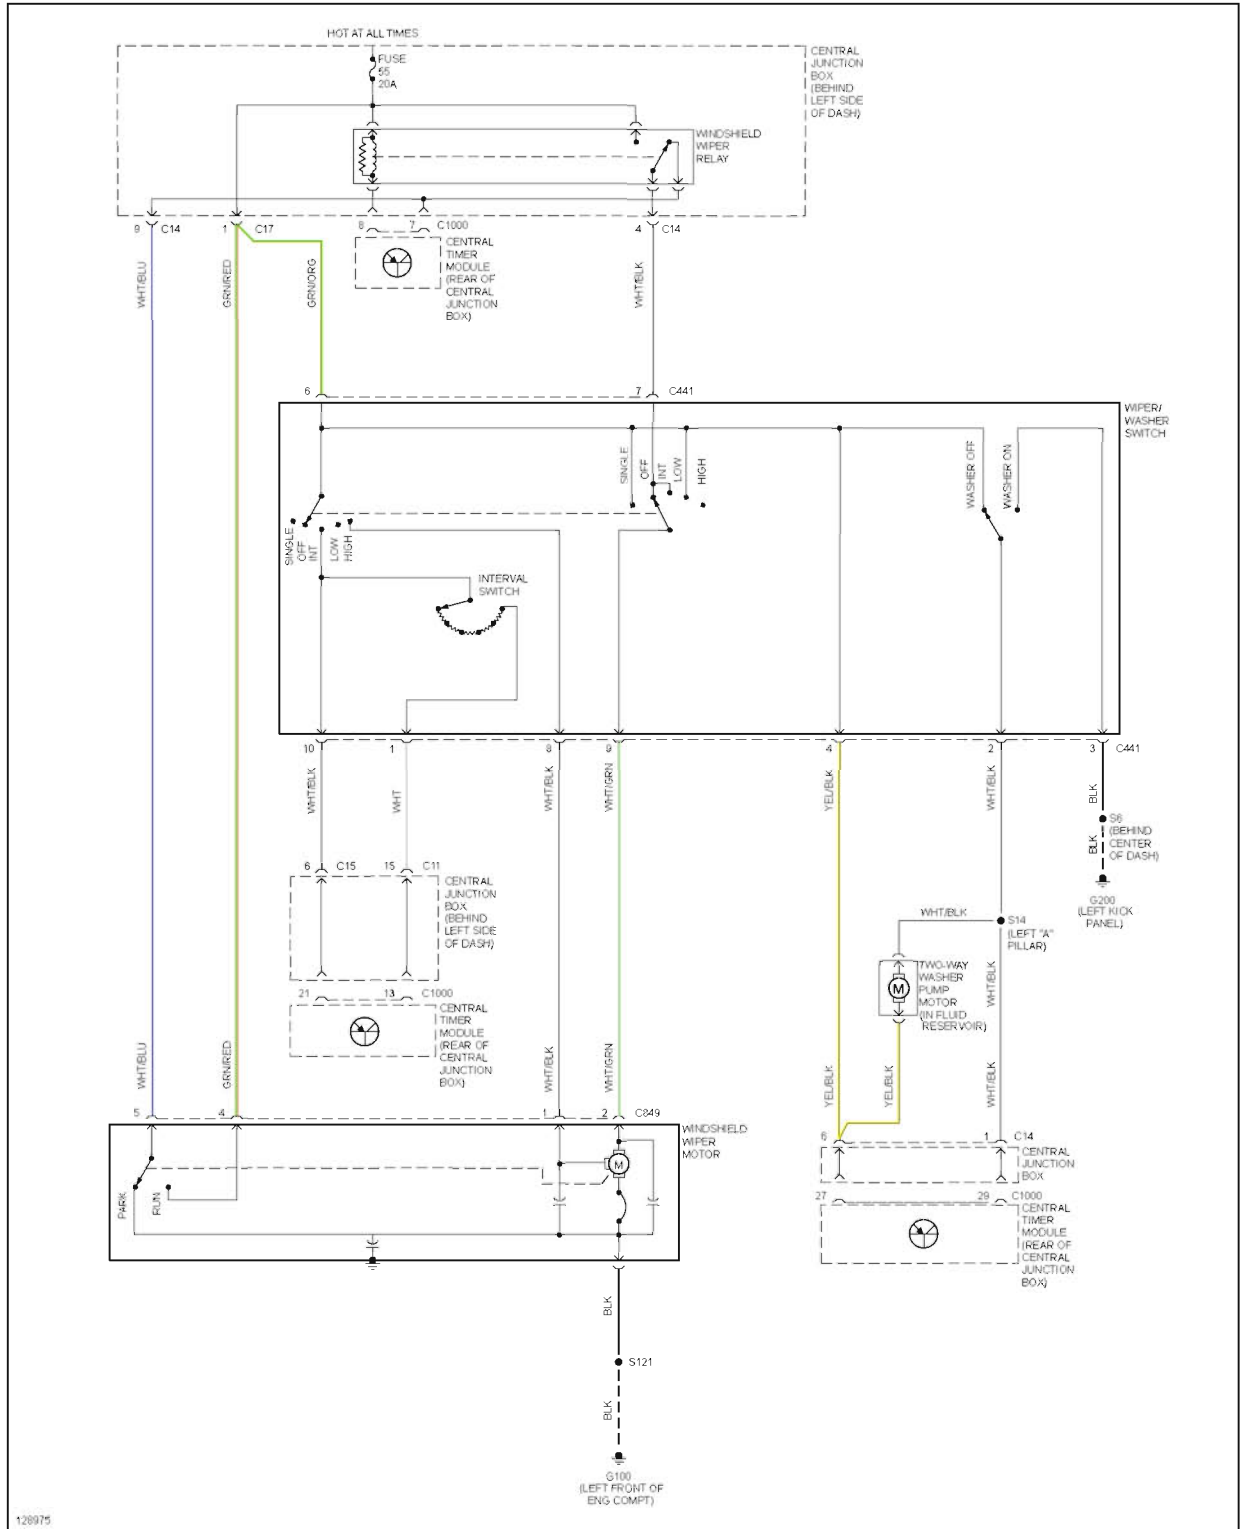

2000 System Wiring Diagrams Ford - Focus

Fig. 48: Warning System Circuits

WIPER/WASHER

2000 Ford Focus LX

2000 System Wiring Diagrams Ford - Focus

Fig. 49: 2-Speed Wiper/Washer Circuit

2000 Ford Focus LX

2000 System Wiring Diagrams Ford - Focus

Fig. 50: Intermittent Wiper/Washer Circuit, W/ Rear Wiper

2000 Ford Focus LX

2000 System Wiring Diagrams Ford - Focus

Fig. 51: Intermittent Wiper/Washer Circuit, W/O Rear Wiper