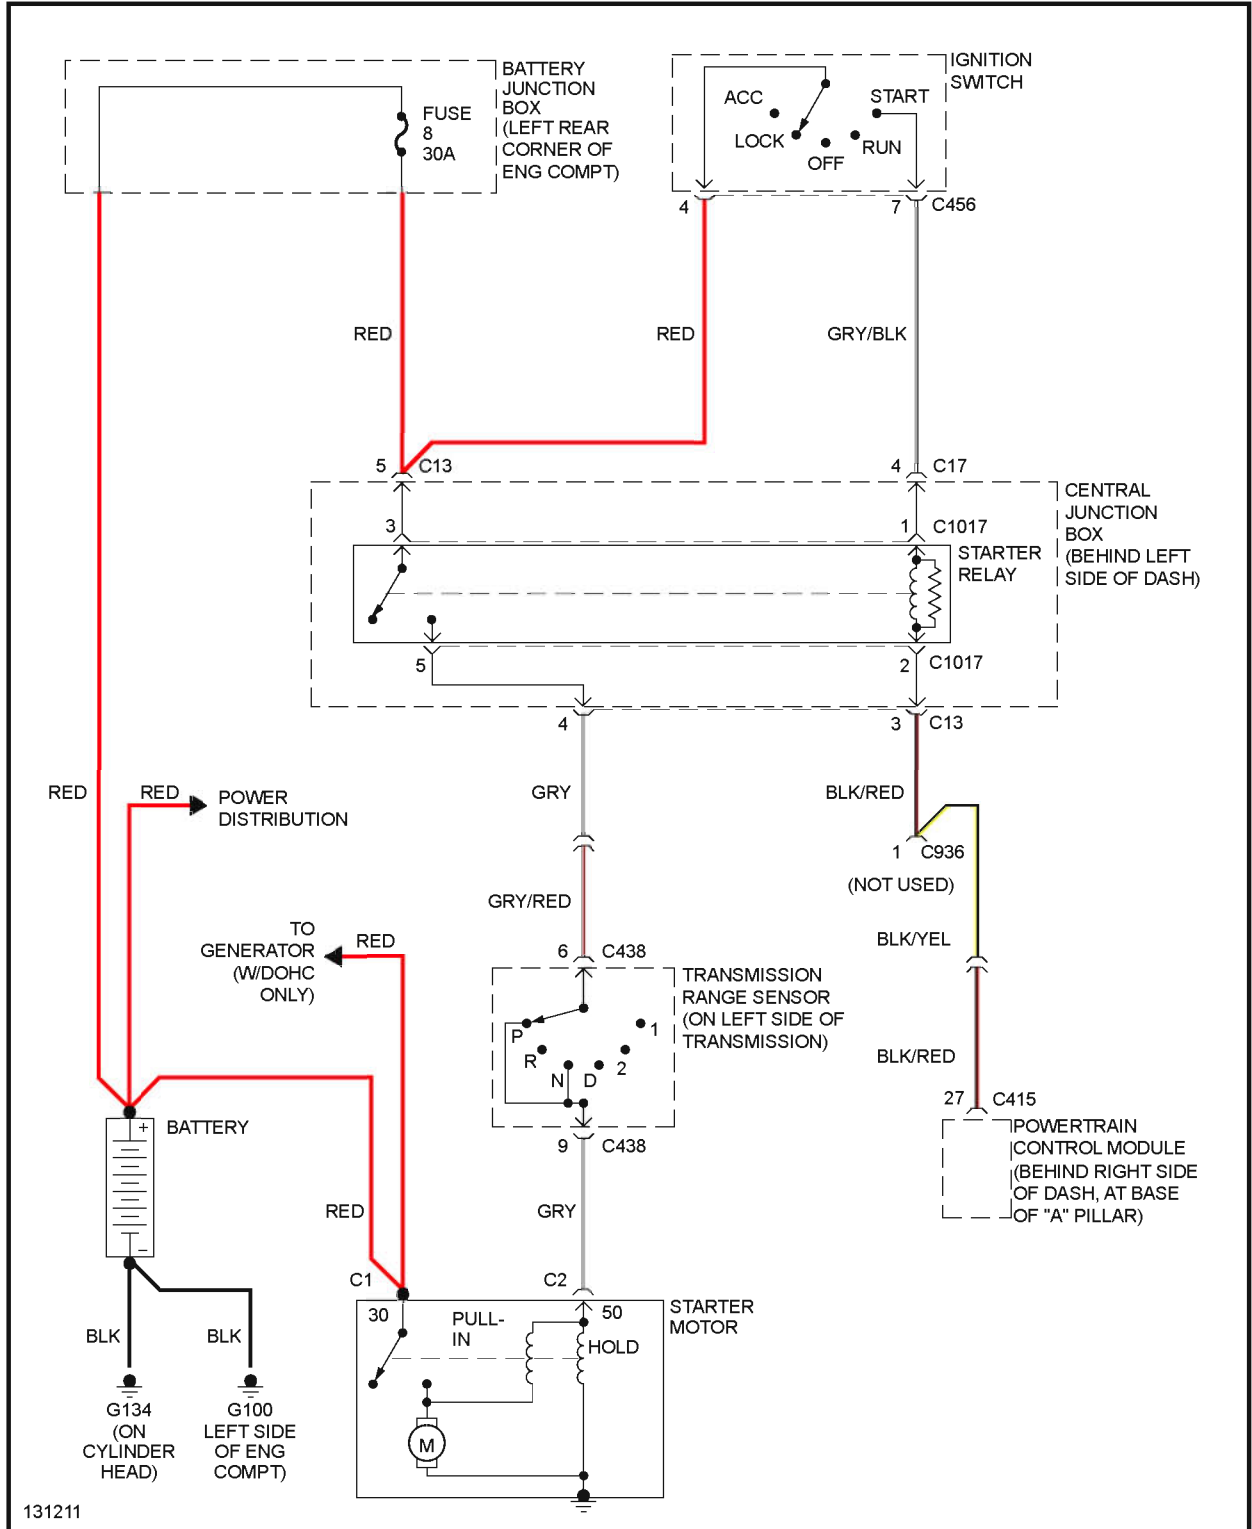

2000 Ford Focus LX

2000 System Wiring Diagrams Ford - Focus

Fig. 44: Starting Circuit, A/T

2000 Ford Focus LX

2000 System Wiring Diagrams Ford - Focus

Fig. 45: Starting Circuit, M/T

SUPPLEMENTAL RESTRAINTS

2000 Ford Focus LX

2000 System Wiring Diagrams Ford - Focus

Fig. 46: Supplemental Restraint Circuit

TRANSMISSION

2000 Ford Focus LX

2000 System Wiring Diagrams Ford - Focus

Fig. 47: A/T Circuit

WARNING SYSTEMS

2000 Ford Focus LX