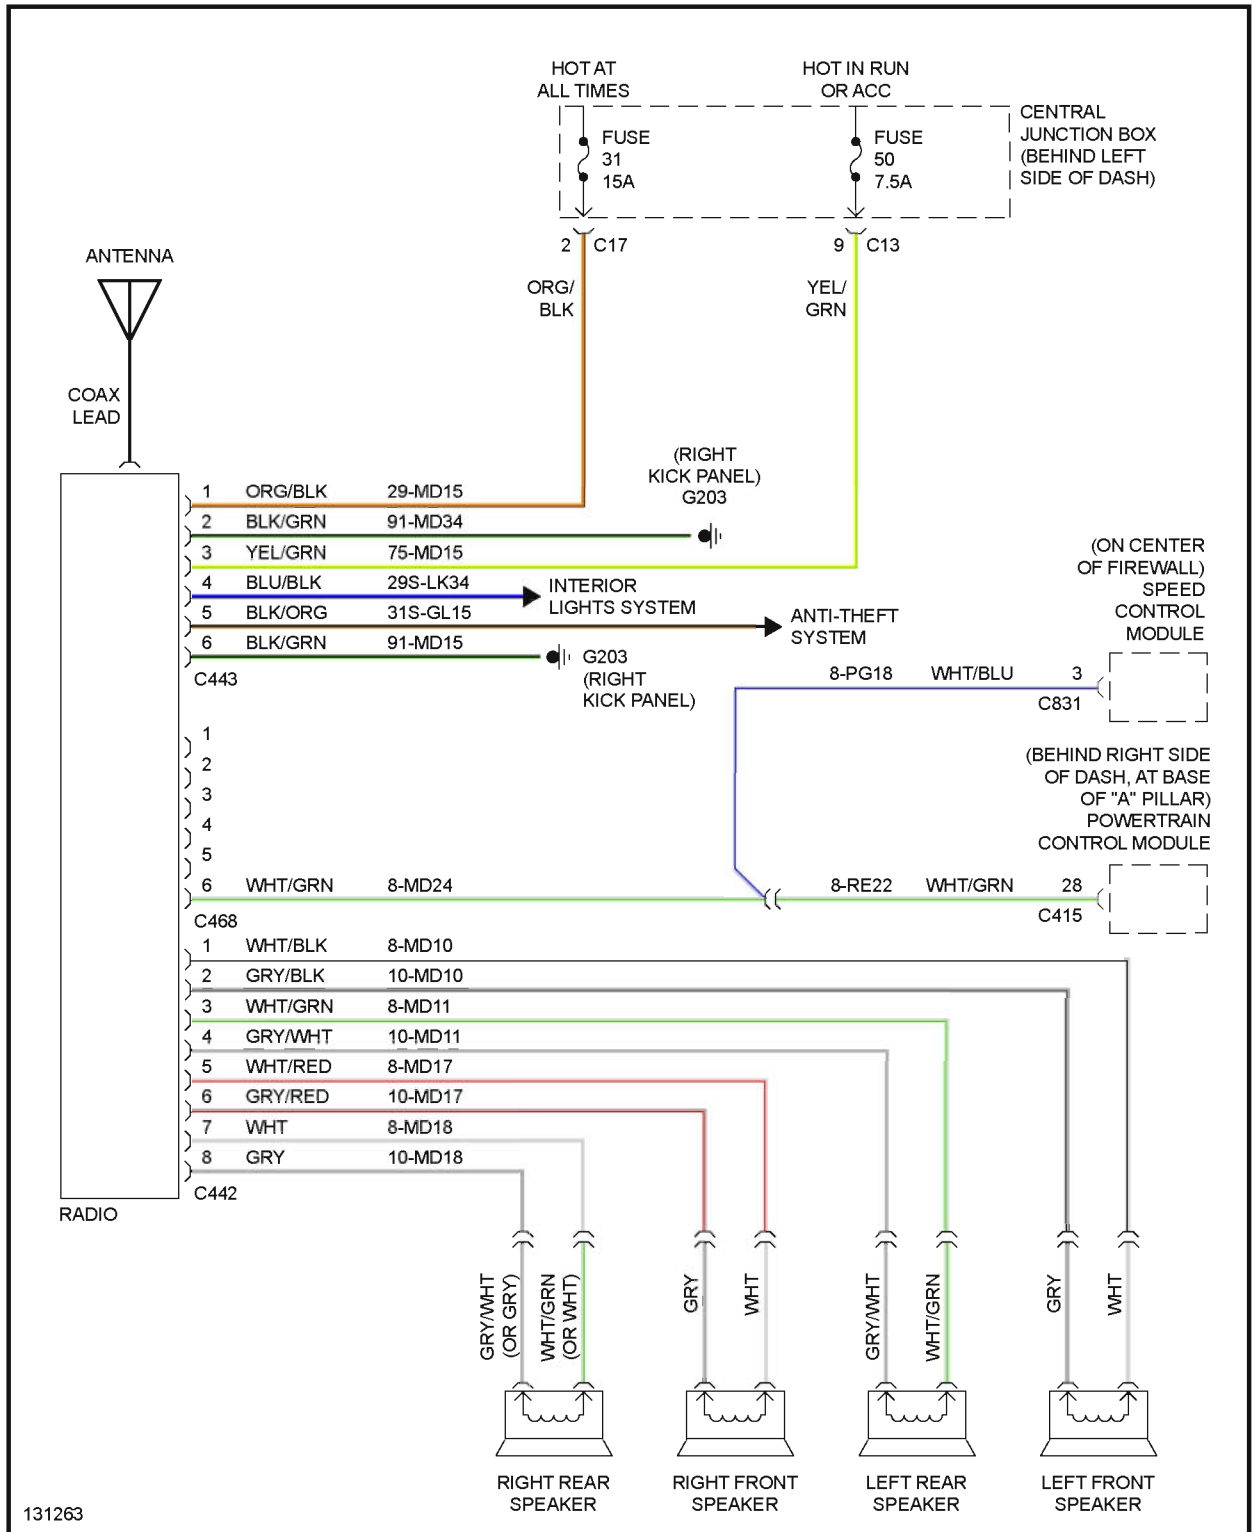

POWER WINDOWS

2000 Ford Focus LX

2000 System Wiring Diagrams Ford - Focus

Fig. 39: Power Window Circuit, W/ Rear Power Windows

2000 Ford Focus LX

2000 System Wiring Diagrams Ford - Focus

Fig. 40: Power Window Circuit, W/O Rear Power Windows

RADIO

2000 Ford Focus LX

2000 System Wiring Diagrams Ford - Focus

Fig. 41: Radio Circuits

SHIFT INTERLOCKS

2000 Ford Focus LX

2000 System Wiring Diagrams Ford - Focus

Fig. 43: Charging Circuit

2000 Ford Focus LX

2000 System Wiring Diagrams Ford - Focus

Fig. 44: Starting Circuit, A/T

2000 Ford Focus LX

2000 System Wiring Diagrams Ford - Focus

Fig. 45: Starting Circuit, M/T

SUPPLEMENTAL RESTRAINTS

2000 Ford Focus LX

2000 System Wiring Diagrams Ford - Focus

Fig. 48: Warning System Circuits

WIPER/WASHER

2000 Ford Focus LX

2000 System Wiring Diagrams Ford - Focus

Fig. 49: 2-Speed Wiper/Washer Circuit

2000 Ford Focus LX

2000 System Wiring Diagrams Ford - Focus