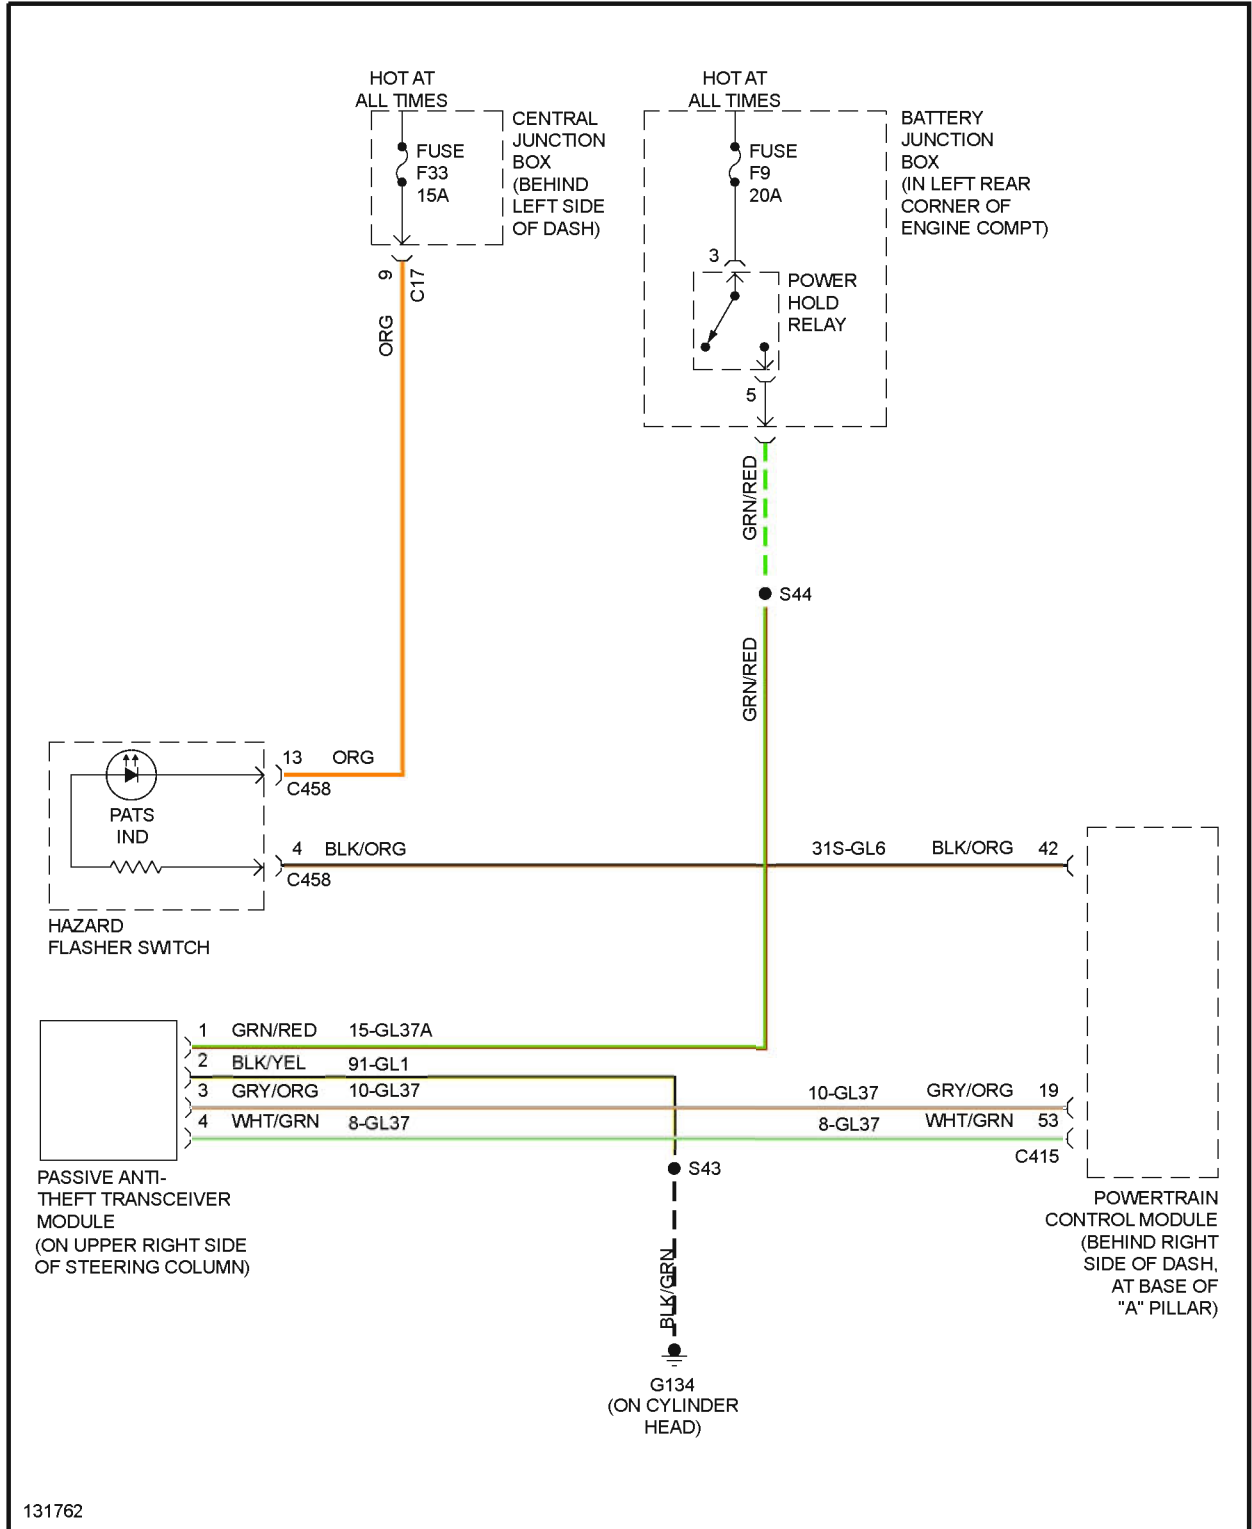

2000 System Wiring Diagrams Ford - Focus

Fig. 6: Forced Entry Circuit (2 of 2)

2000 Ford Focus LX

2000 System Wiring Diagrams Ford - Focus

Fig. 7: Passive Anti-theft Circuit

BODY COMPUTER

2000 Ford Focus LX