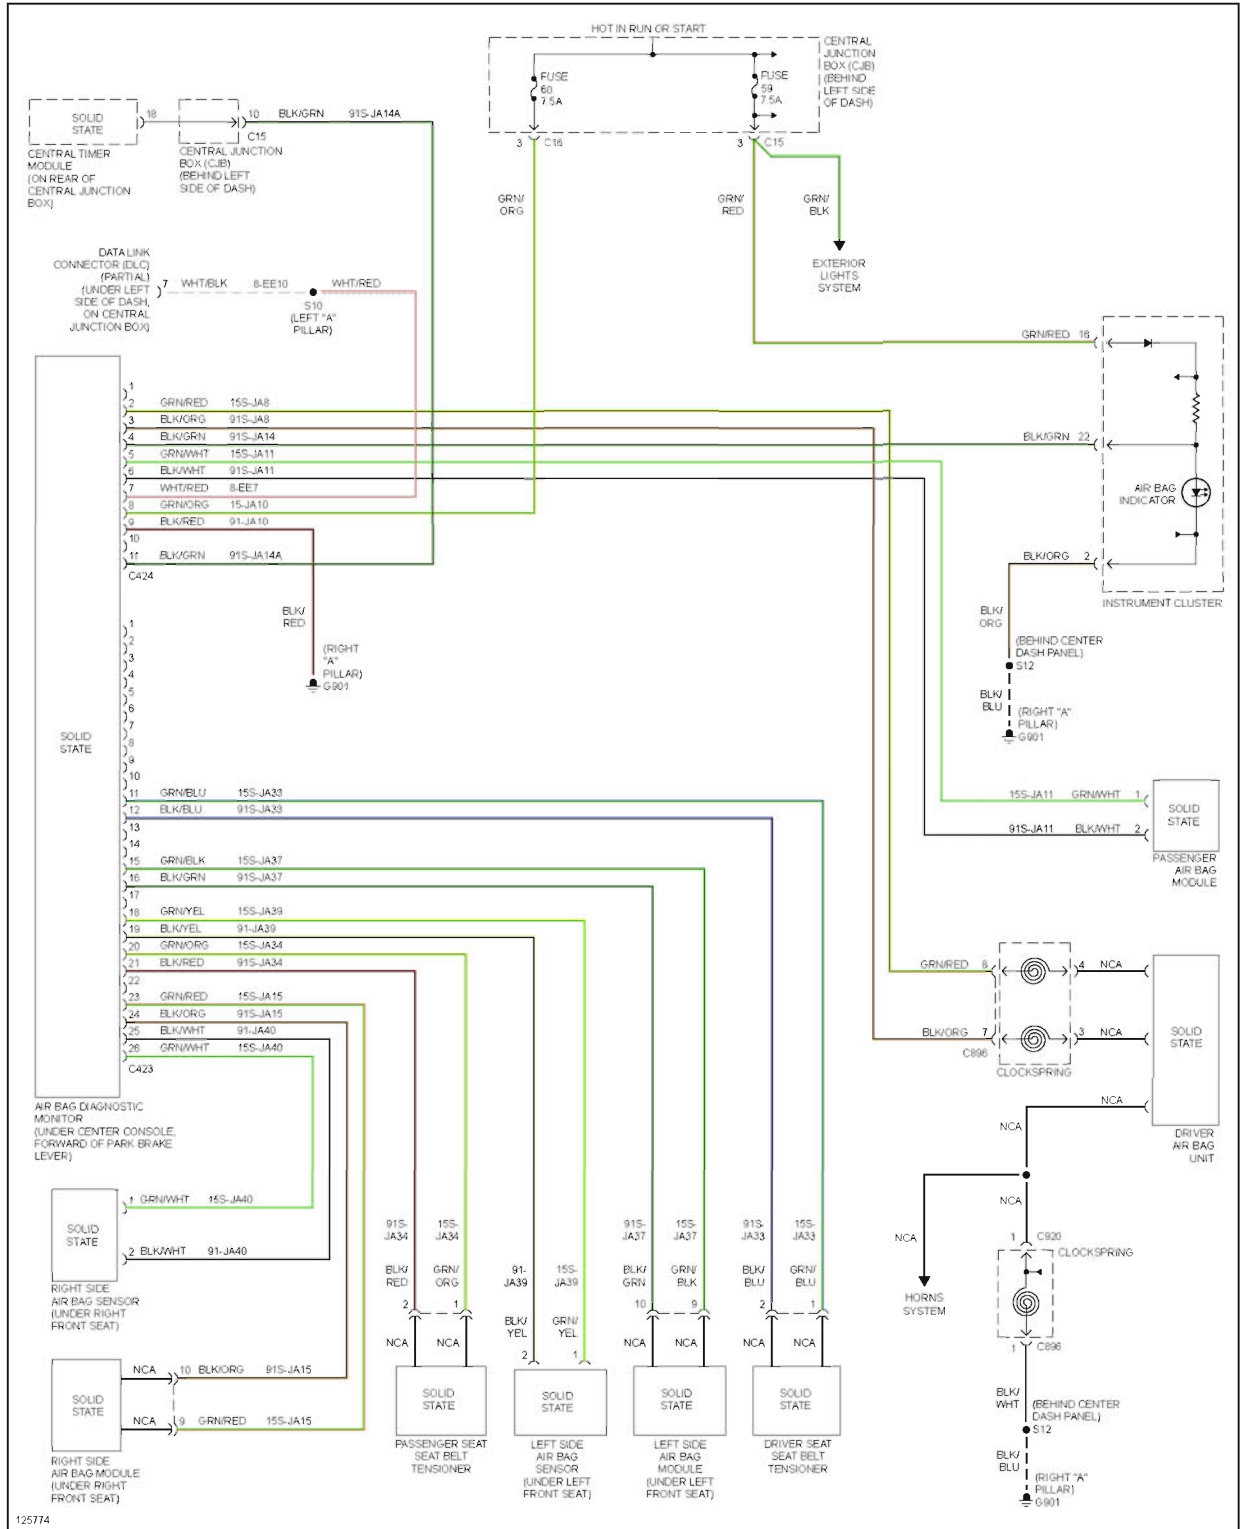

2000 Ford Focus LX

2000 System Wiring Diagrams Ford - Focus

Fig. 44: Starting Circuit, A/T

2000 Ford Focus LX

2000 System Wiring Diagrams Ford - Focus

Fig. 45: Starting Circuit, M/T

SUPPLEMENTAL RESTRAINTS

2000 Ford Focus LX

2000 System Wiring Diagrams Ford - Focus

Fig. 46: Supplemental Restraint Circuit

TRANSMISSION

2000 Ford Focus LX

2000 System Wiring Diagrams Ford - Focus

Fig. 47: A/T Circuit

WARNING SYSTEMS

2000 Ford Focus LX

2000 System Wiring Diagrams Ford - Focus

Fig. 48: Warning System Circuits

WIPER/WASHER

2000 Ford Focus LX

2000 System Wiring Diagrams Ford - Focus

Fig. 49: 2-Speed Wiper/Washer Circuit

2000 Ford Focus LX

2000 System Wiring Diagrams Ford - Focus

Fig. 50: Intermittent Wiper/Washer Circuit, W/ Rear Wiper

2000 Ford Focus LX

2000 System Wiring Diagrams Ford - Focus

Fig. 51: Intermittent Wiper/Washer Circuit, W/O Rear Wiper