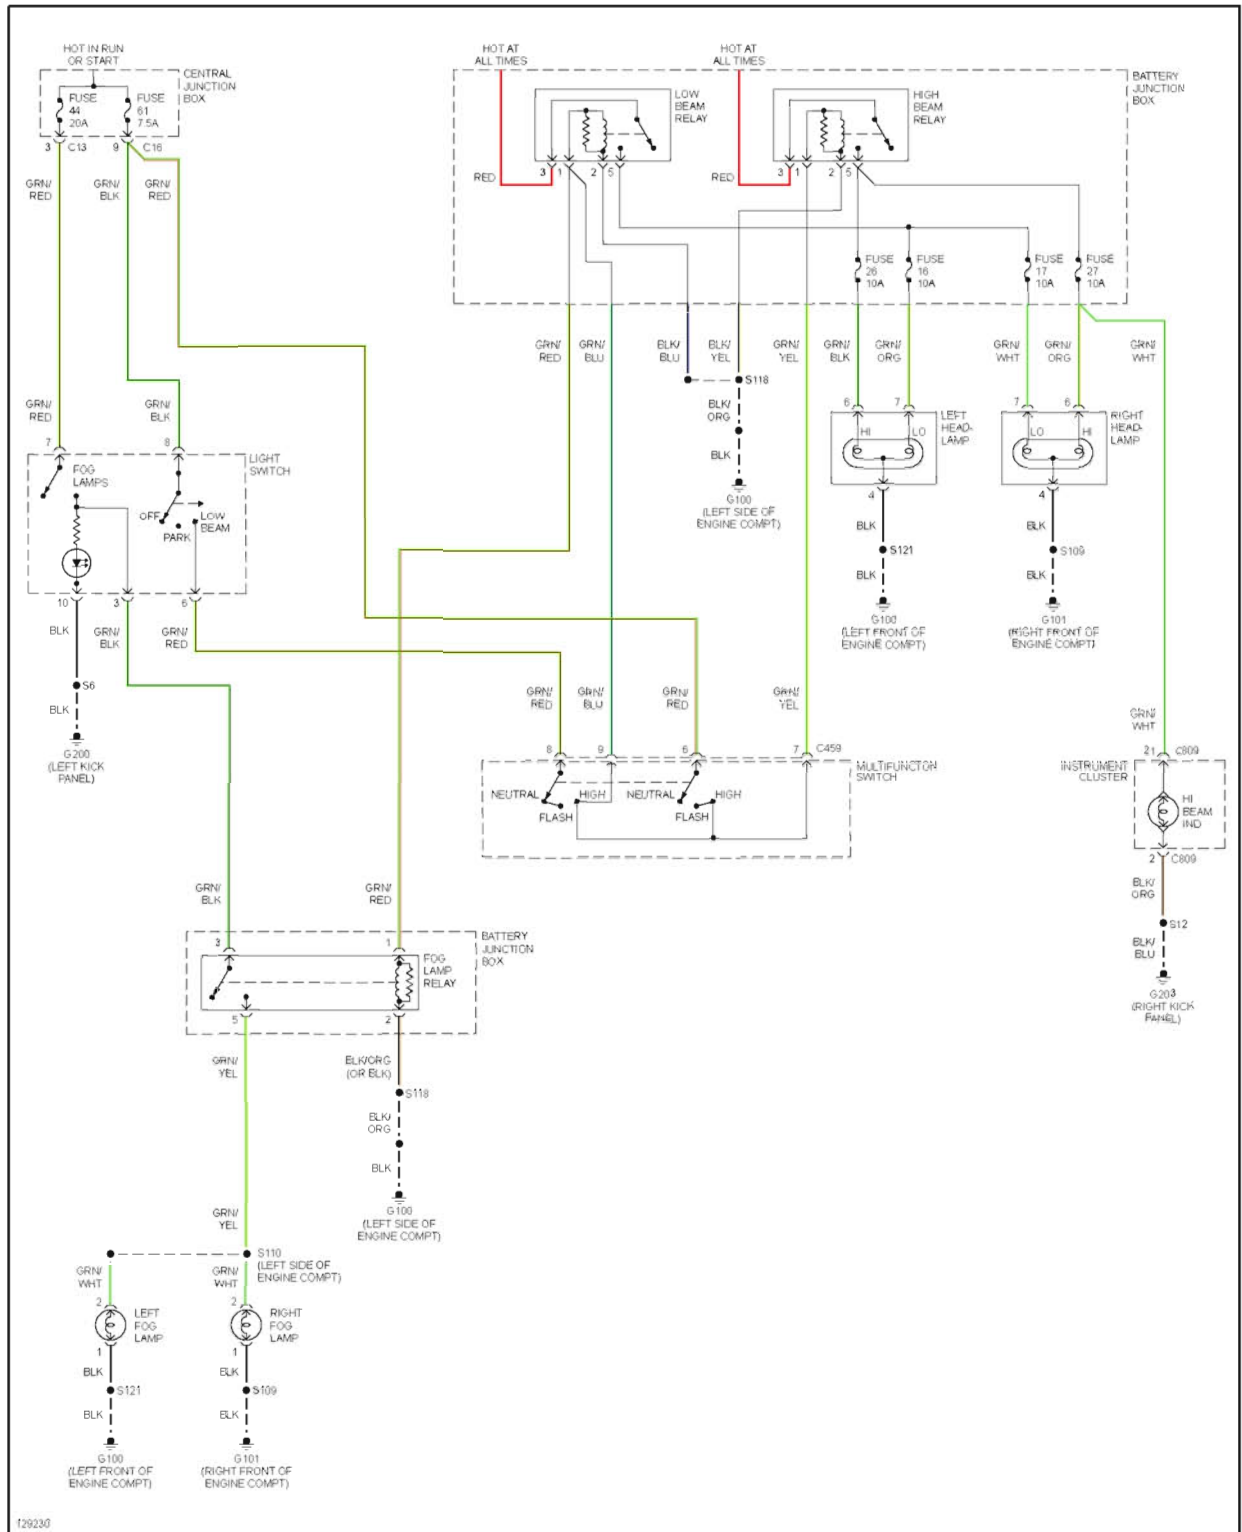

HEADLIGHTS

2000 Ford Focus LX

2000 System Wiring Diagrams Ford - Focus

Fig. 24: Headlight Circuit, W/ DRL

2000 Ford Focus LX

2000 System Wiring Diagrams Ford - Focus

Fig. 25: Headlight Circuit, W/O DRL

HORN