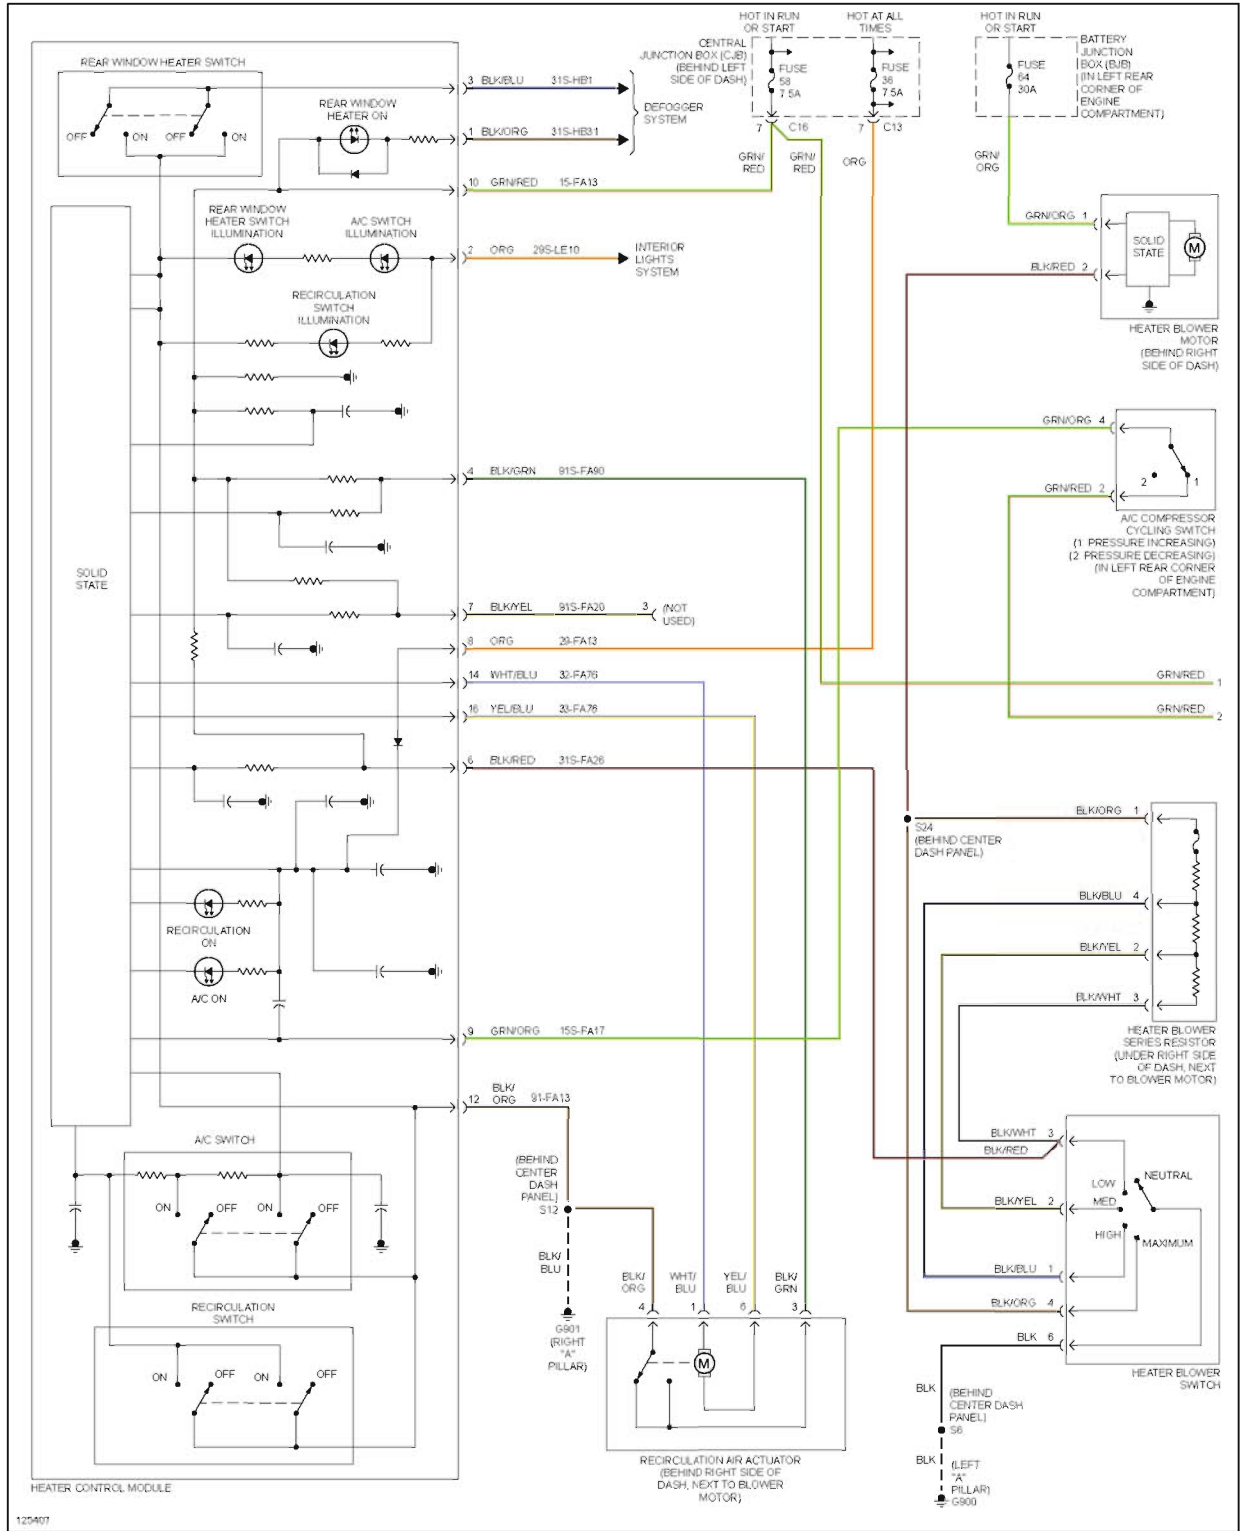

2000 Ford Focus LX

2000 System Wiring Diagrams Ford - Focus

Fig. 2: Manual A/C Circuit (1 of 2)

2000 Ford Focus LX

2000 System Wiring Diagrams Ford - Focus

Fig. 3: Manual A/C Circuit (2 of 2)

ANTI-LOCK BRAKES

2000 Ford Focus LX

2000 System Wiring Diagrams Ford - Focus

Fig. 4: Anti-lock Brake Circuits

ANTI-THEFT

2000 Ford Focus LX

2000 System Wiring Diagrams Ford - Focus

Fig. 5: Forced Entry Circuit (1 of 2)

2000 Ford Focus LX