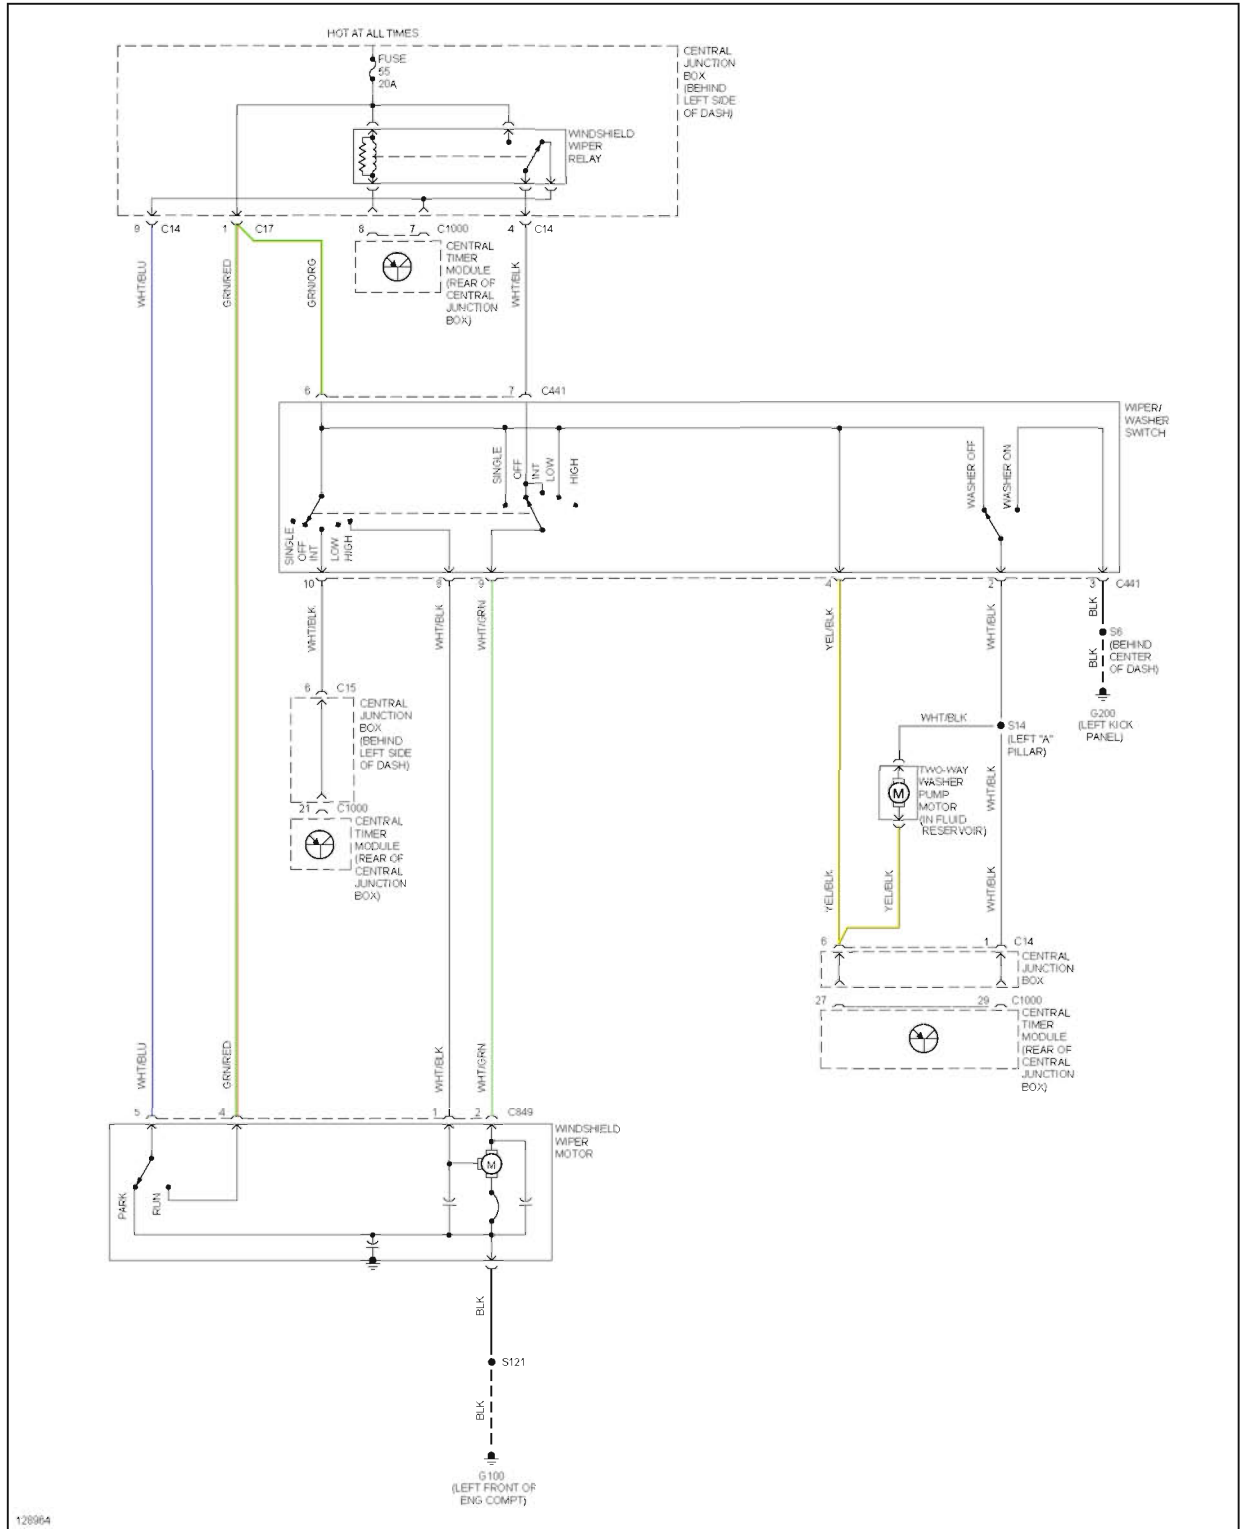

2000 System Wiring Diagrams Ford - Focus

Fig. 46: Supplemental Restraint Circuit

TRANSMISSION

2000 Ford Focus LX

2000 System Wiring Diagrams Ford - Focus

Fig. 47: A/T Circuit

WARNING SYSTEMS

2000 Ford Focus LX

2000 System Wiring Diagrams Ford - Focus

Fig. 48: Warning System Circuits

WIPER/WASHER

2000 Ford Focus LX

2000 System Wiring Diagrams Ford - Focus

Fig. 49: 2-Speed Wiper/Washer Circuit

2000 Ford Focus LX

2000 System Wiring Diagrams Ford - Focus

Fig. 50: Intermittent Wiper/Washer Circuit, W/ Rear Wiper

2000 Ford Focus LX

2000 System Wiring Diagrams Ford - Focus

Fig. 51: Intermittent Wiper/Washer Circuit, W/O Rear Wiper