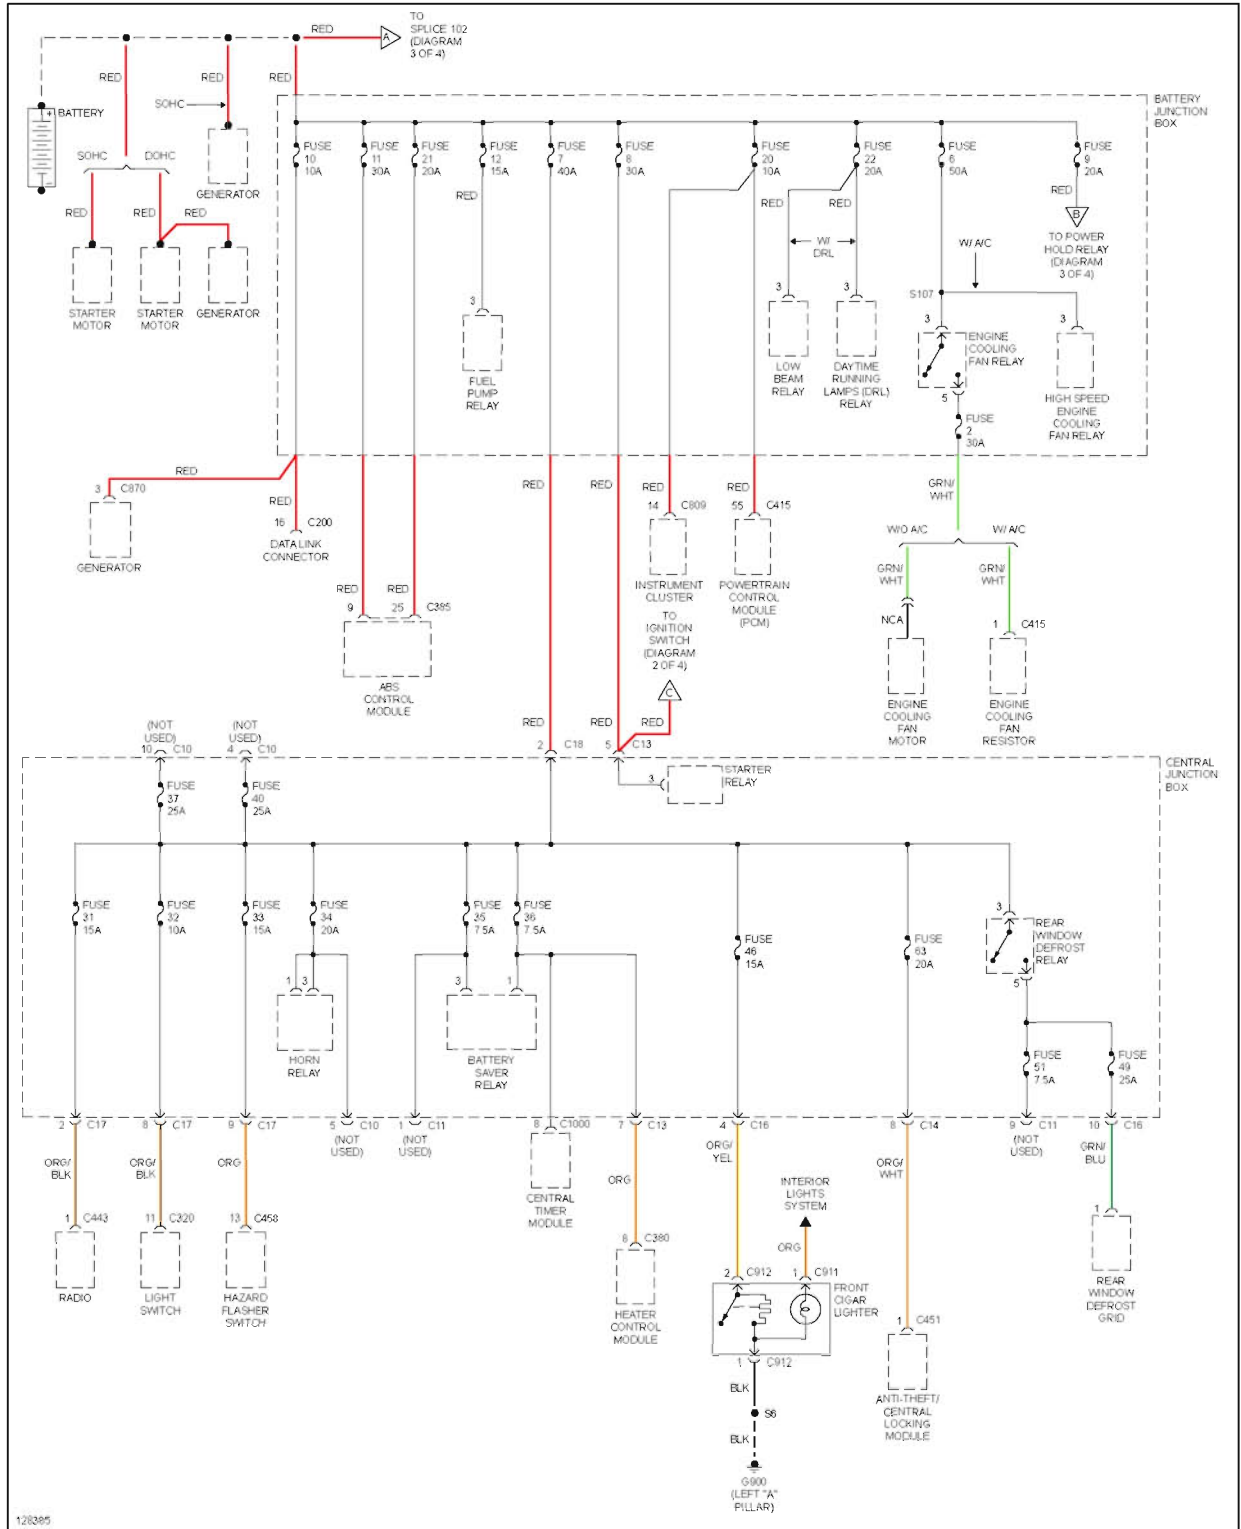

2000 Ford Focus LX

2000 System Wiring Diagrams Ford - Focus

Fig. 28: Courtesy Lamps Circuit

2000 Ford Focus LX

2000 System Wiring Diagrams Ford - Focus

Fig. 29: Instrument Illumination Circuit

POWER DISTRIBUTION

2000 Ford Focus LX

2000 System Wiring Diagrams Ford - Focus

Fig. 30: Power Distribution Circuit (1 of 4)

2000 Ford Focus LX

2000 System Wiring Diagrams Ford - Focus

Fig. 32: Power Distribution Circuit (3 of 4)

2000 Ford Focus LX

2000 System Wiring Diagrams Ford - Focus

Fig. 33: Power Distribution Circuit (4 of 4)

POWER DOOR LOCKS

2000 Ford Focus LX

2000 System Wiring Diagrams Ford - Focus

Fig. 34: Power Door Lock Circuit, W/ Anti-theft (1 of 2)