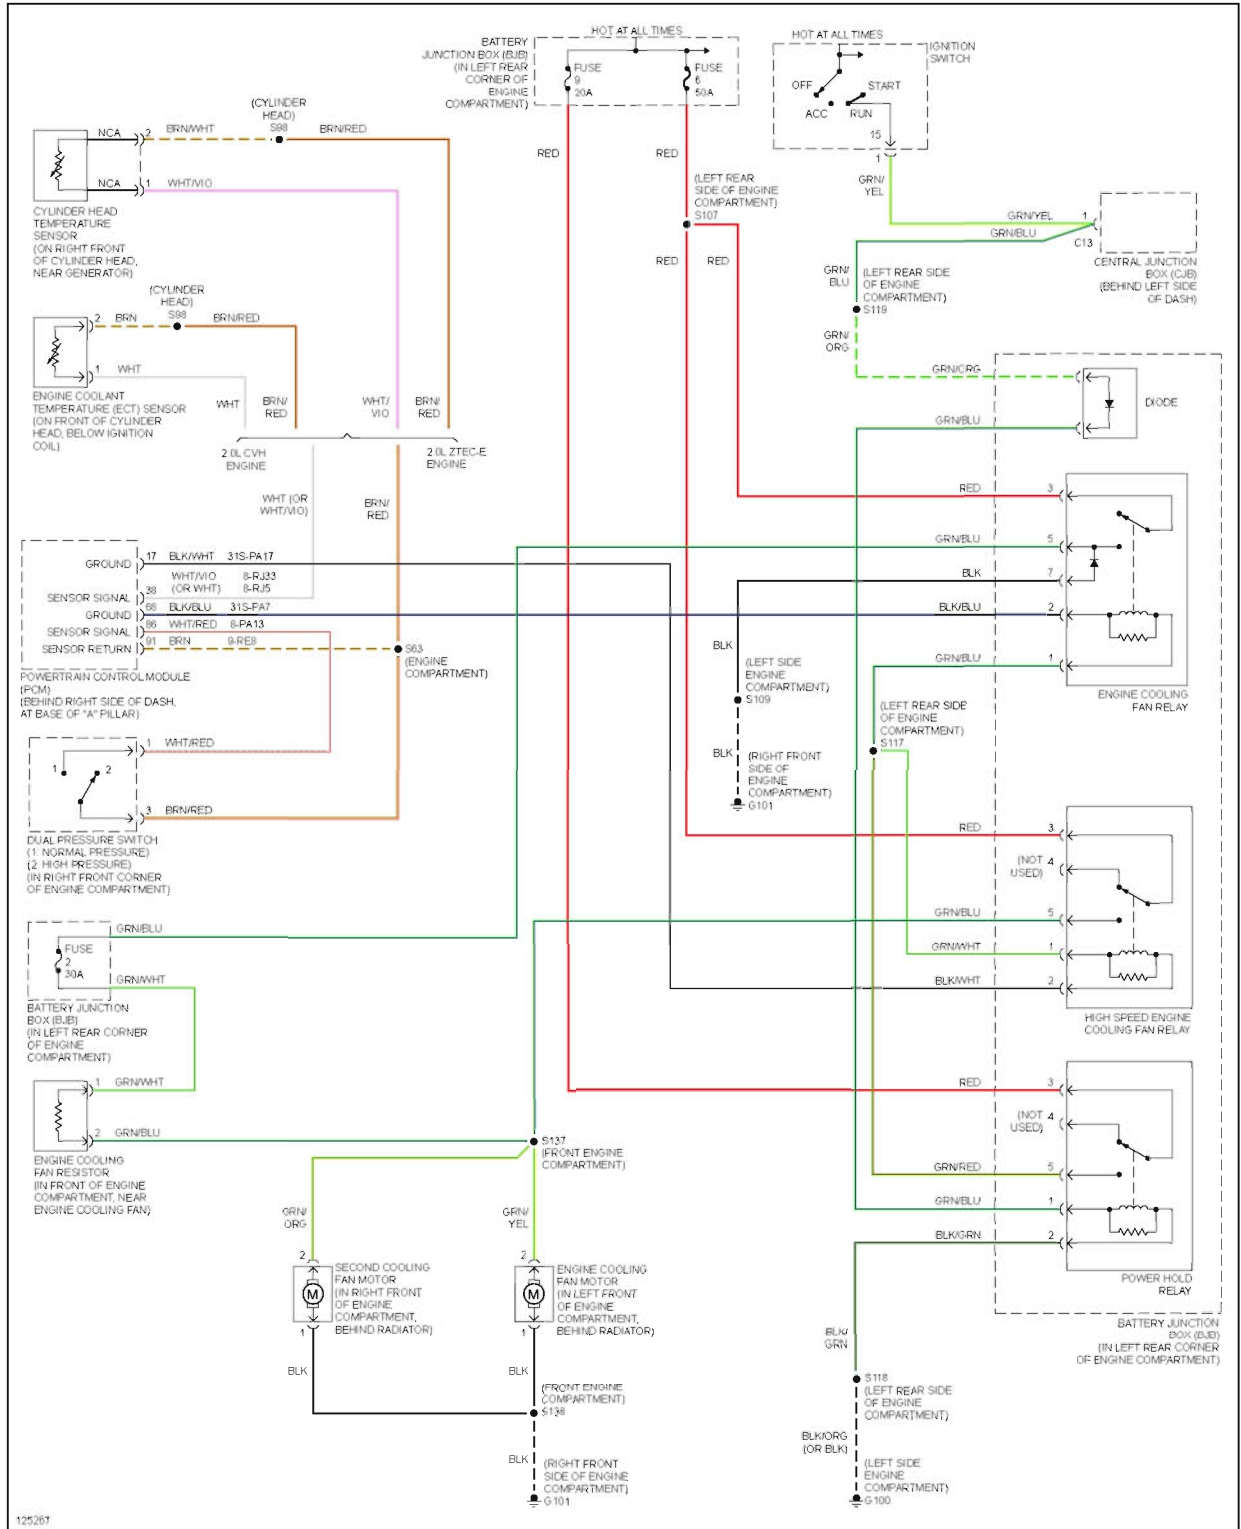

2000 System Wiring Diagrams Ford - Focus

Fig. 10: Cooling Fan Circuit, W/ A/C

2000 Ford Focus LX

2000 System Wiring Diagrams Ford - Focus

Fig. 11: Cooling Fan Circuit, W/O A/C

CRUISE CONTROL

2000 Ford Focus LX

2000 System Wiring Diagrams Ford - Focus

Fig. 12: Cruise Control Circuit, A/T

2000 Ford Focus LX

2000 System Wiring Diagrams Ford - Focus

127620

Fig. 14: Defogger Circuit

ENGINE PERFORMANCE

2000 Ford Focus LX