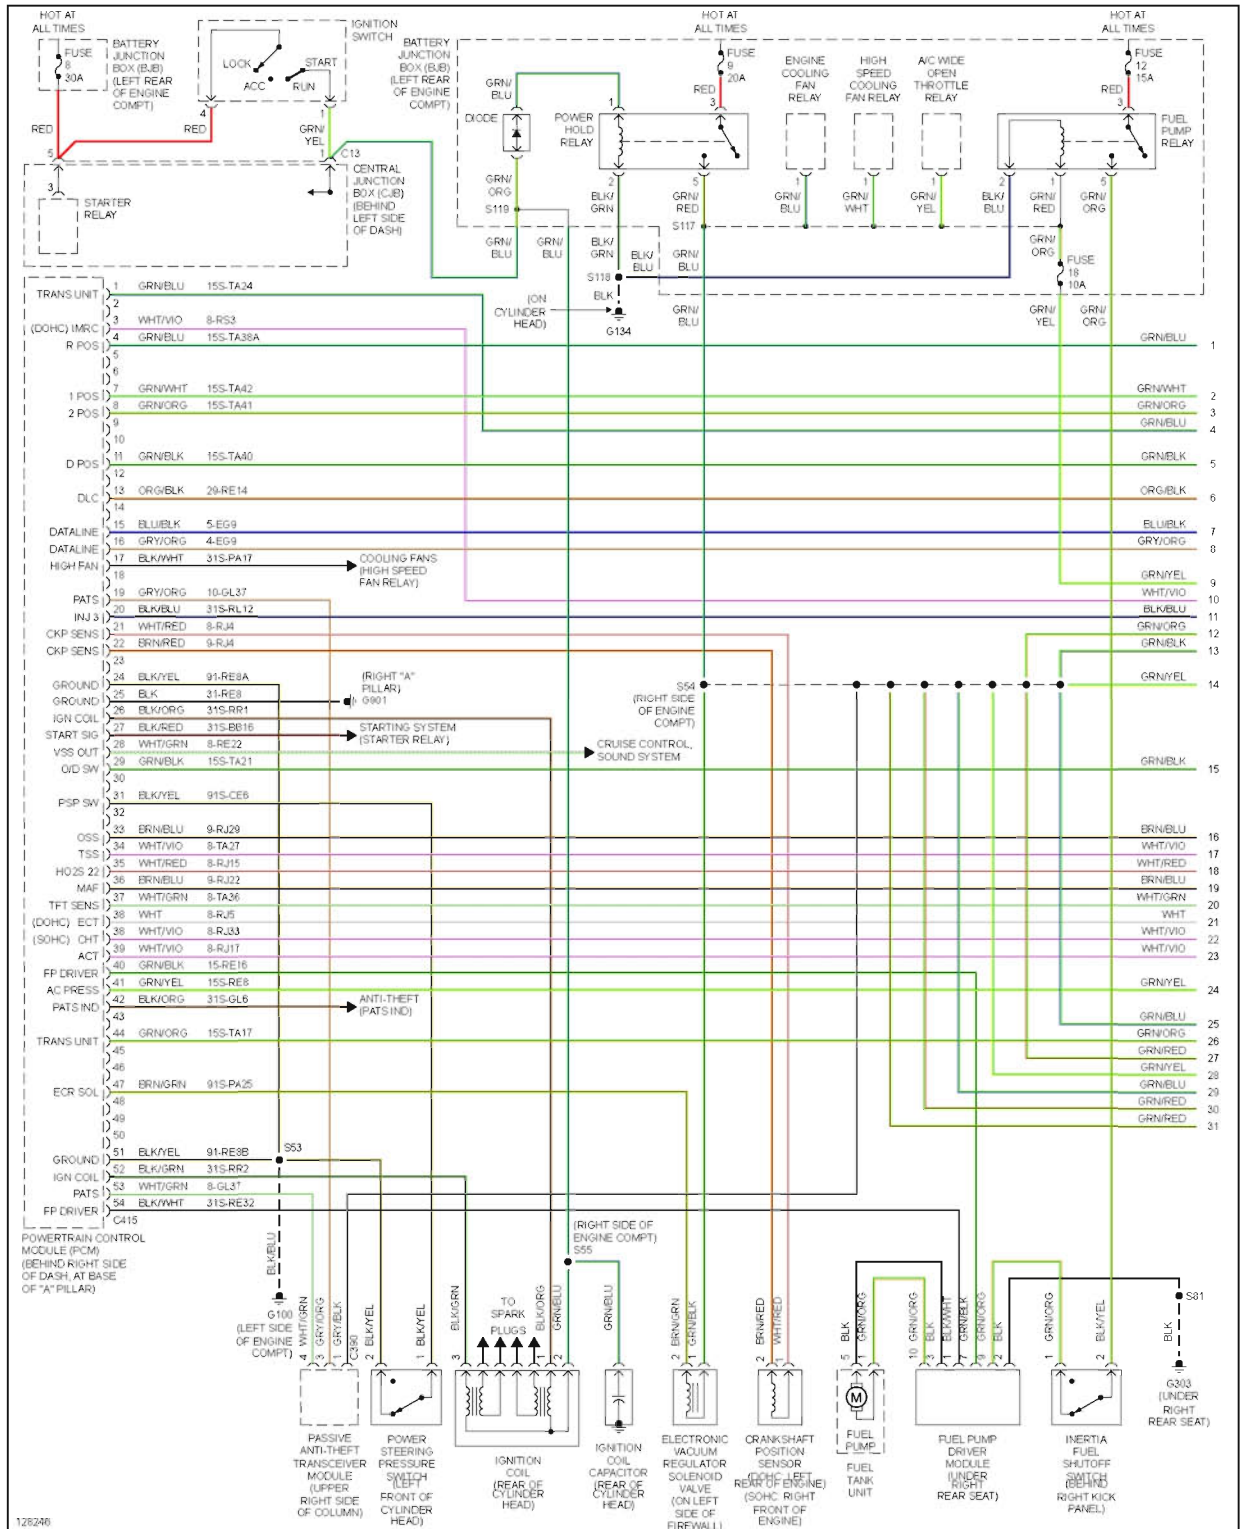

2000 System Wiring Diagrams Ford - Focus

2.0L

Fig. 15: 2.0L, Engine Performance Circuits (1 of 3)

2000 Ford Focus LX

2000 System Wiring Diagrams Ford - Focus

Fig. 16: 2.0L, Engine Performance Circuits (2 of 3)

2000 Ford Focus LX

2000 System Wiring Diagrams Ford - Focus

Fig. 18: Back-up Lamps Circuit, A/T

2000 Ford Focus LX

2000 System Wiring Diagrams Ford - Focus

Fig. 19: Back-up Lamps Circuit, M/T

2000 Ford Focus LX