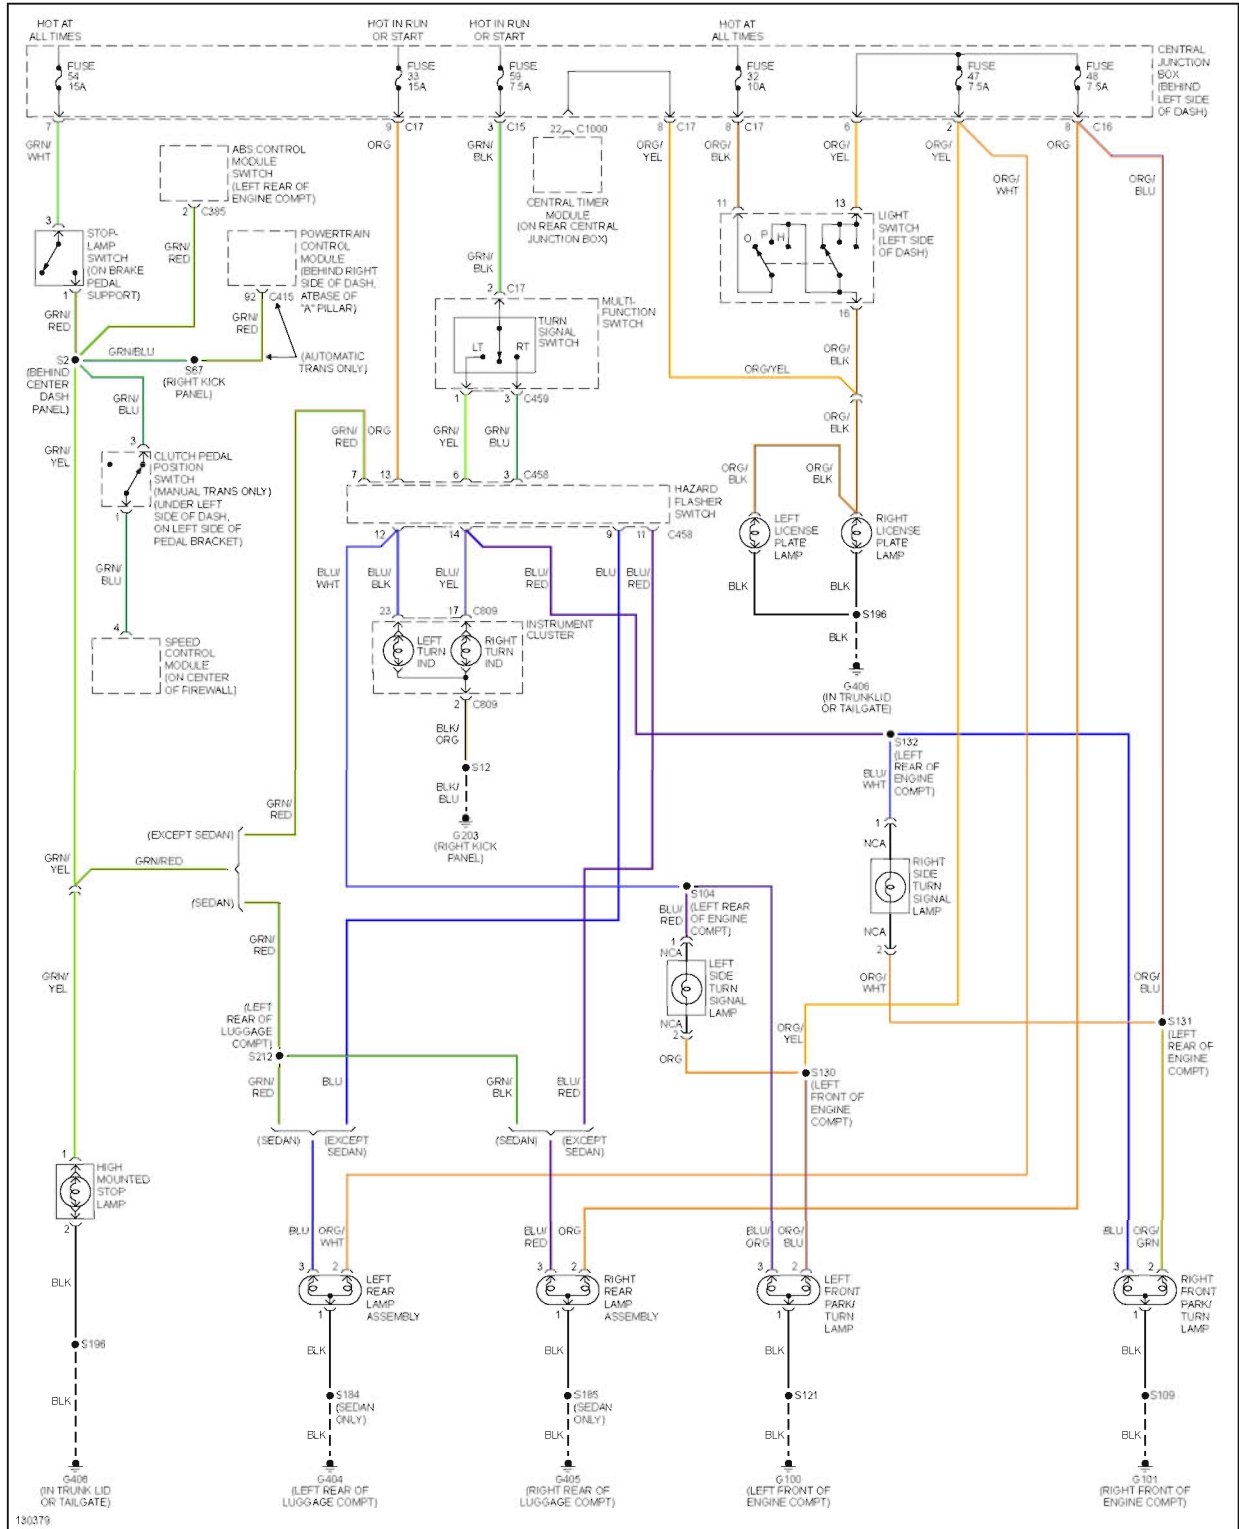

2000 Ford Focus LX

2000 System Wiring Diagrams Ford - Focus

Fig. 18: Back-up Lamps Circuit, A/T

2000 Ford Focus LX

2000 System Wiring Diagrams Ford - Focus

Fig. 19: Back-up Lamps Circuit, M/T

2000 Ford Focus LX

2000 System Wiring Diagrams Ford - Focus

Fig. 20: Exterior Lamps Circuit

GROUND DISTRIBUTION

2000 Ford Focus LX

2000 System Wiring Diagrams Ford - Focus

Fig. 21: Ground Distribution Circuit (1 of 3)

2000 Ford Focus LX