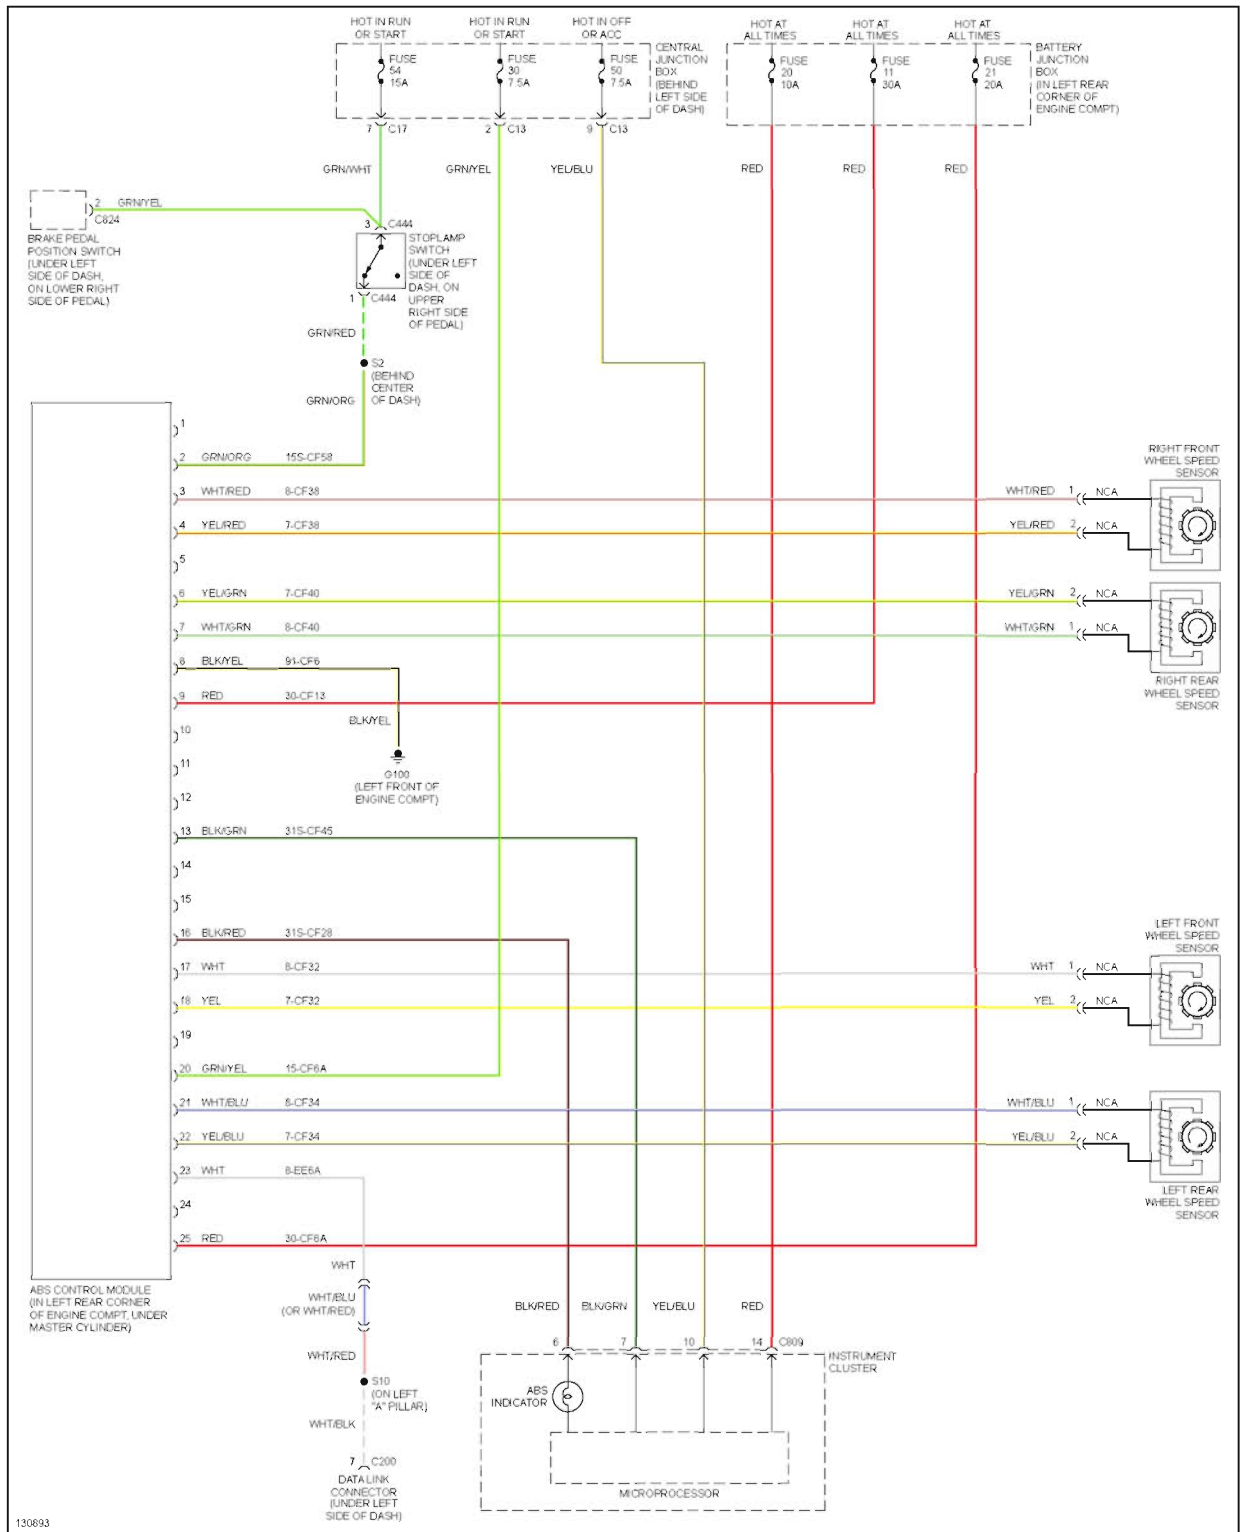

2000 Ford Focus LX

2000 System Wiring Diagrams Ford - Focus

Fig. 4: Anti-lock Brake Circuits

ANTI-THEFT

2000 Ford Focus LX

2000 System Wiring Diagrams Ford - Focus

Fig. 5: Forced Entry Circuit (1 of 2)

2000 Ford Focus LX

2000 System Wiring Diagrams Ford - Focus

Fig. 6: Forced Entry Circuit (2 of 2)

2000 Ford Focus LX

2000 System Wiring Diagrams Ford - Focus

Fig. 7: Passive Anti-theft Circuit

BODY COMPUTER

2000 Ford Focus LX