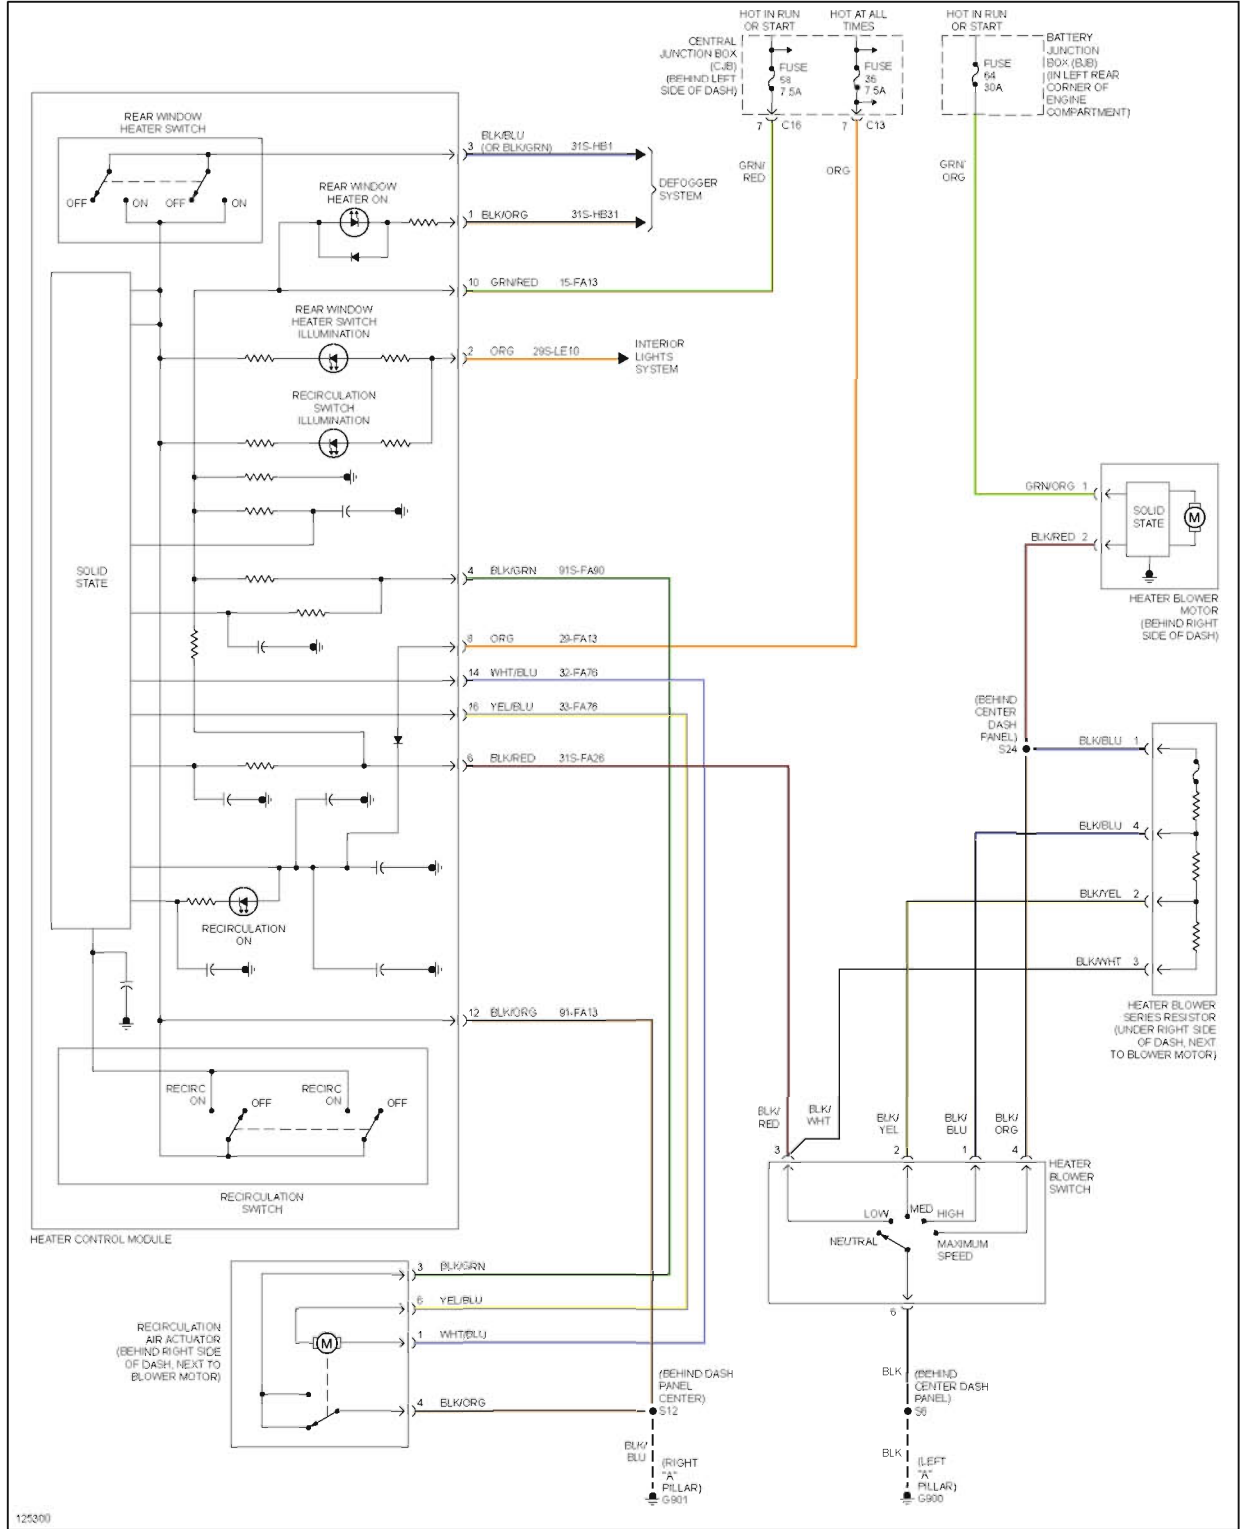

2000 Ford Focus LX

2000 System Wiring Diagrams Ford - Focus