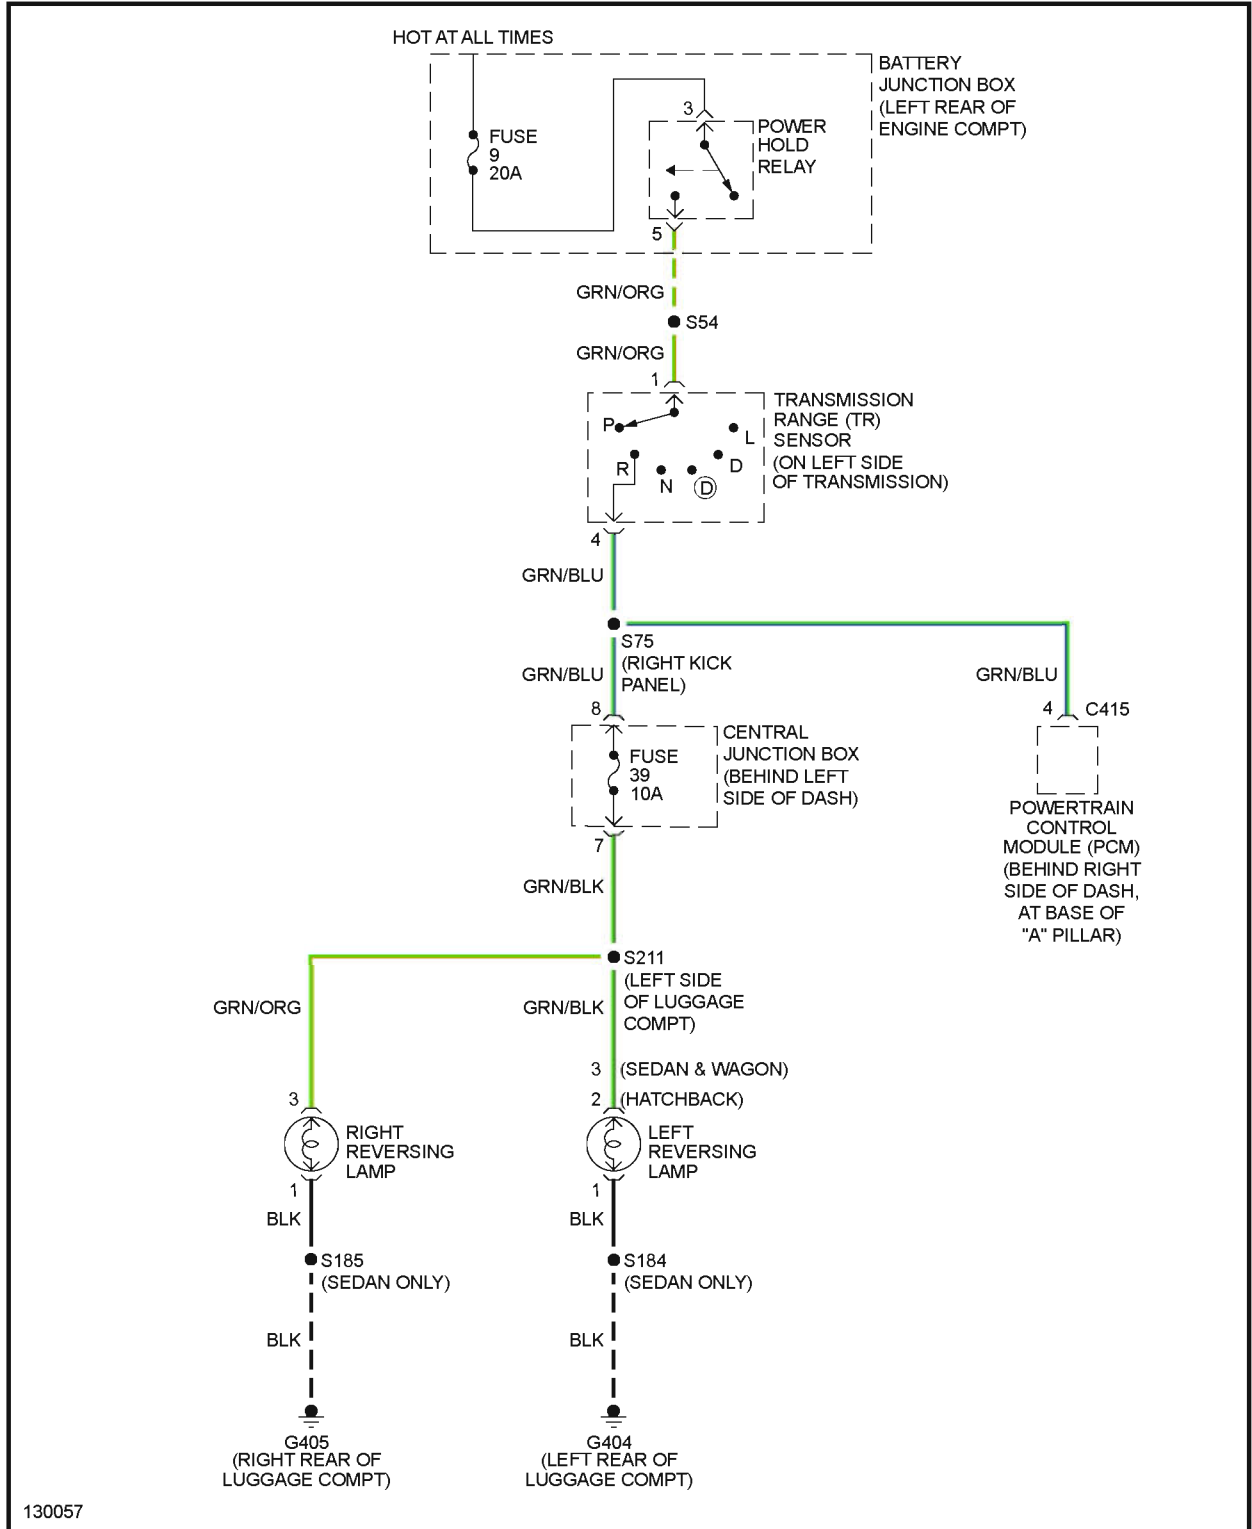

2000 System Wiring Diagrams Ford - Focus

2.0L

Fig. 15: 2.0L, Engine Performance Circuits (1 of 3)

2000 Ford Focus LX

2000 System Wiring Diagrams Ford - Focus

Fig. 16: 2.0L, Engine Performance Circuits (2 of 3)

2000 Ford Focus LX

2000 System Wiring Diagrams Ford - Focus

Fig. 18: Back-up Lamps Circuit, A/T

2000 Ford Focus LX

2000 System Wiring Diagrams Ford - Focus

Fig. 19: Back-up Lamps Circuit, M/T

2000 Ford Focus LX

2000 System Wiring Diagrams Ford - Focus

Fig. 20: Exterior Lamps Circuit

GROUND DISTRIBUTION

2000 Ford Focus LX

2000 System Wiring Diagrams Ford - Focus

Fig. 21: Ground Distribution Circuit (1 of 3)

2000 Ford Focus LX