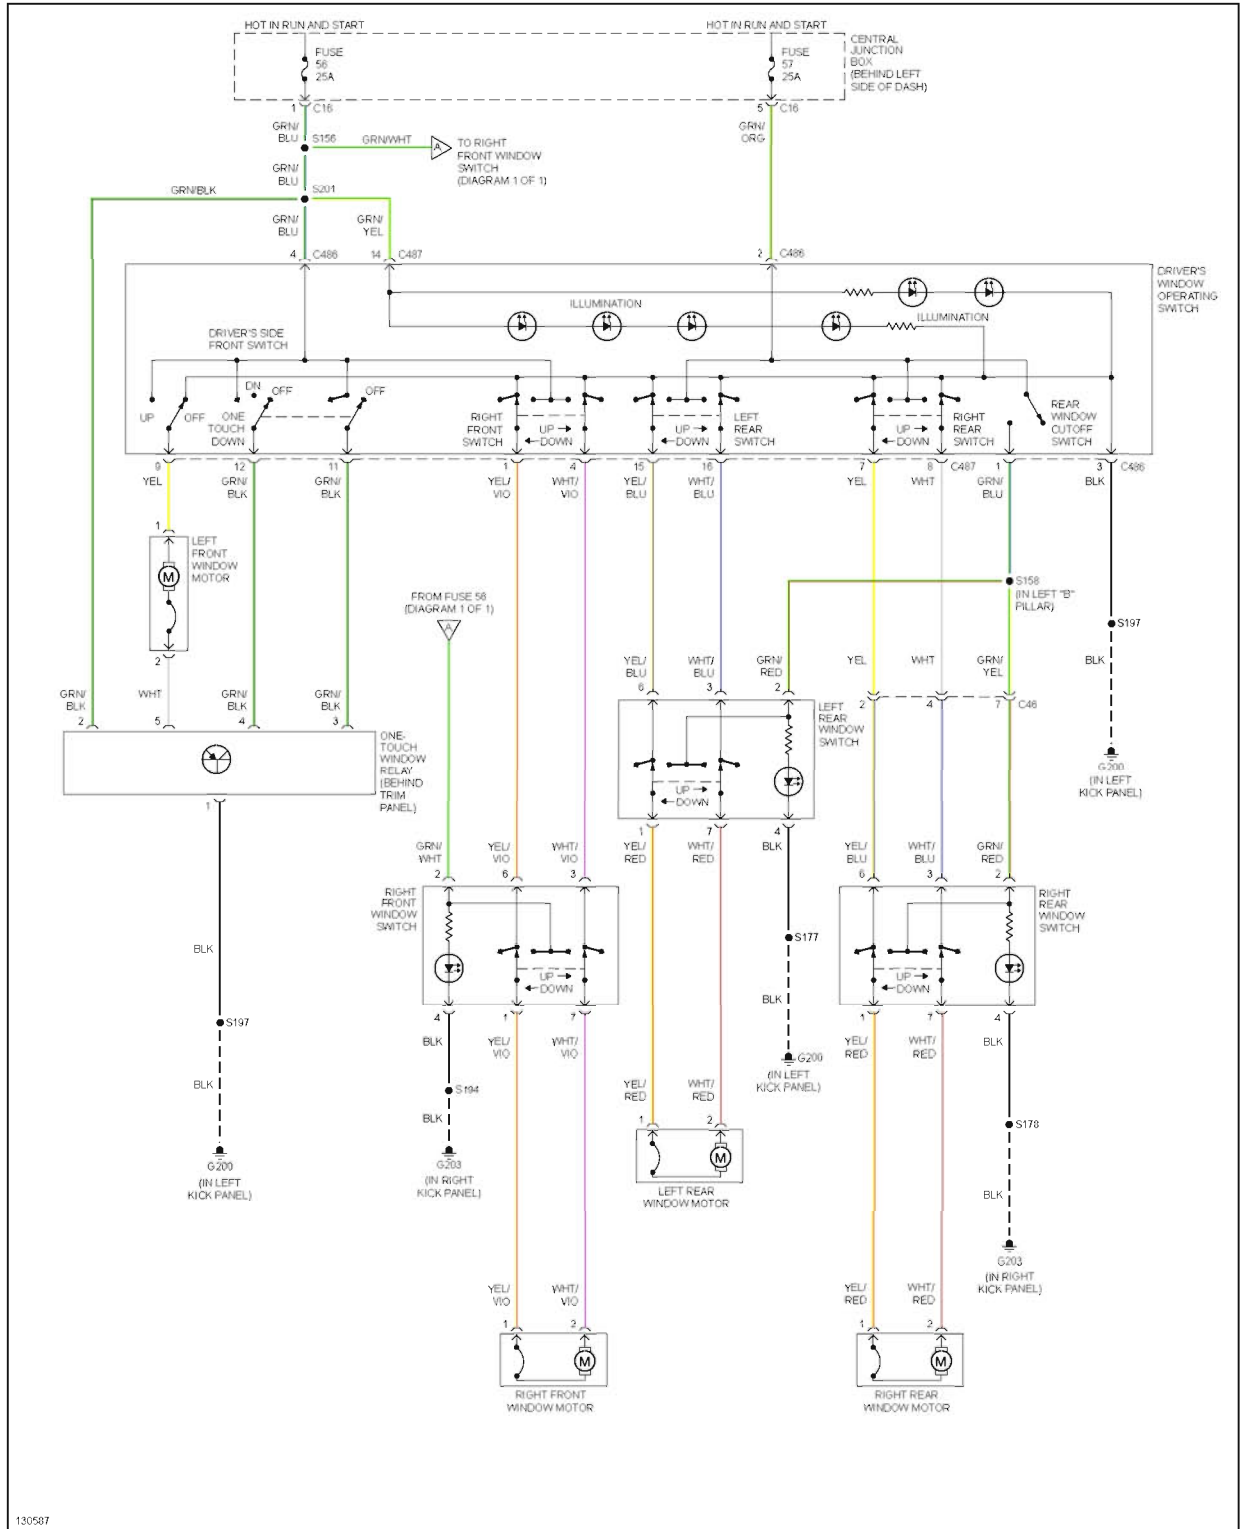

POWER WINDOWS

2000 Ford Focus LX

2000 System Wiring Diagrams Ford - Focus

Fig. 39: Power Window Circuit, W/ Rear Power Windows

2000 Ford Focus LX

2000 System Wiring Diagrams Ford - Focus

Fig. 40: Power Window Circuit, W/O Rear Power Windows