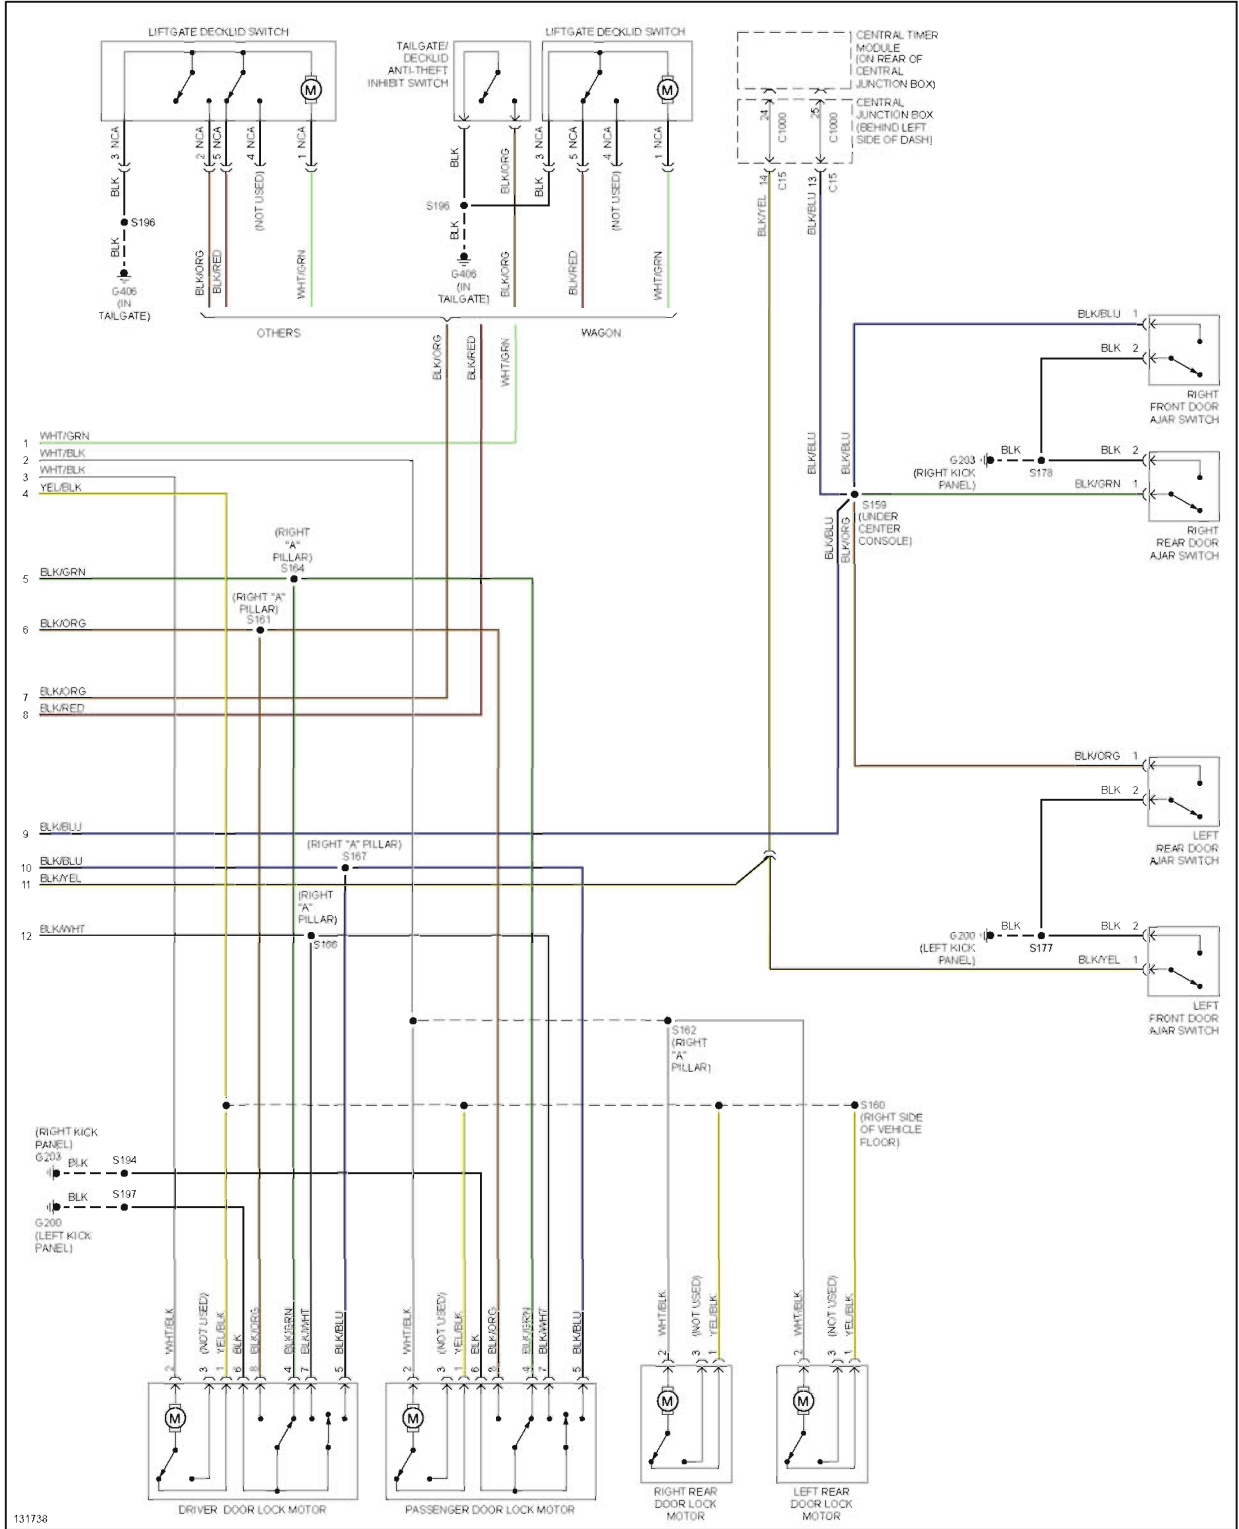

Fig. 34: Power Door Lock Circuit, W/ Anti-theft (1 of 2)

2000 Ford Focus LX

2000 System Wiring Diagrams Ford - Focus

131738