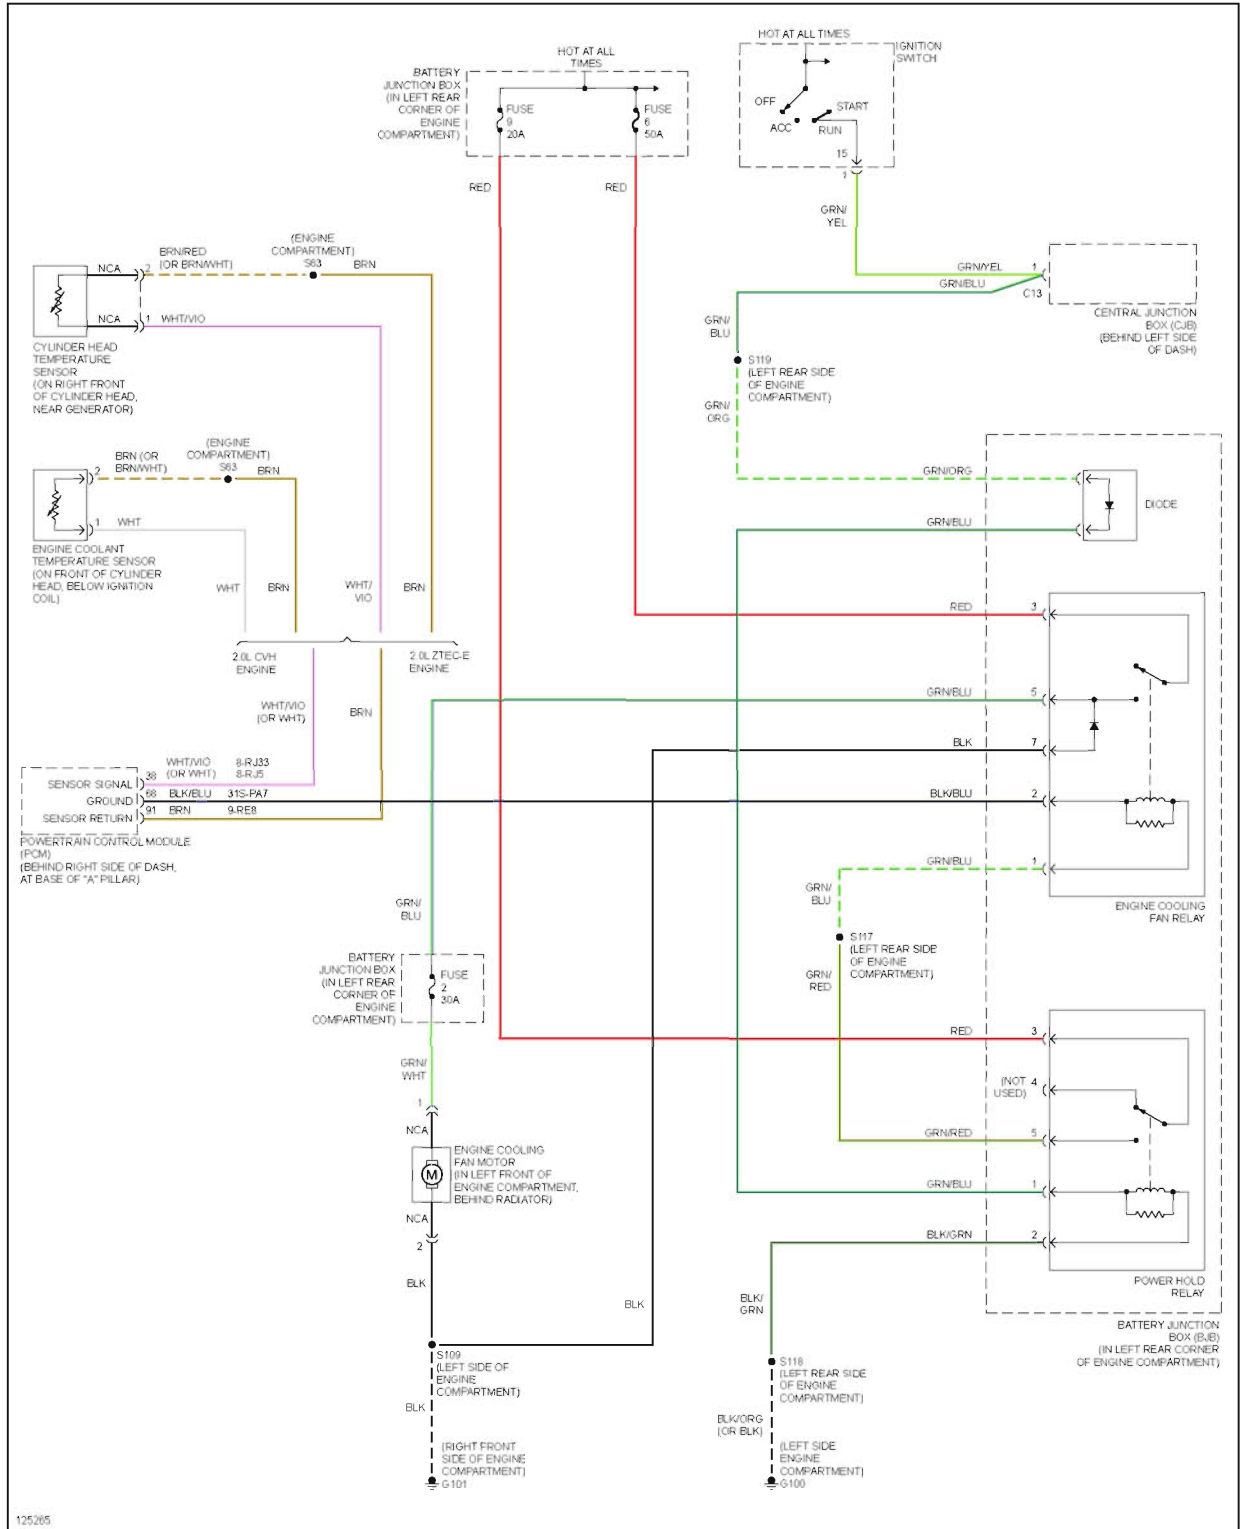

2000 System Wiring Diagrams Ford - Focus

Fig. 10: Cooling Fan Circuit, W/ A/C

2000 Ford Focus LX

2000 System Wiring Diagrams Ford - Focus

Fig. 11: Cooling Fan Circuit, W/O A/C

CRUISE CONTROL

2000 Ford Focus LX