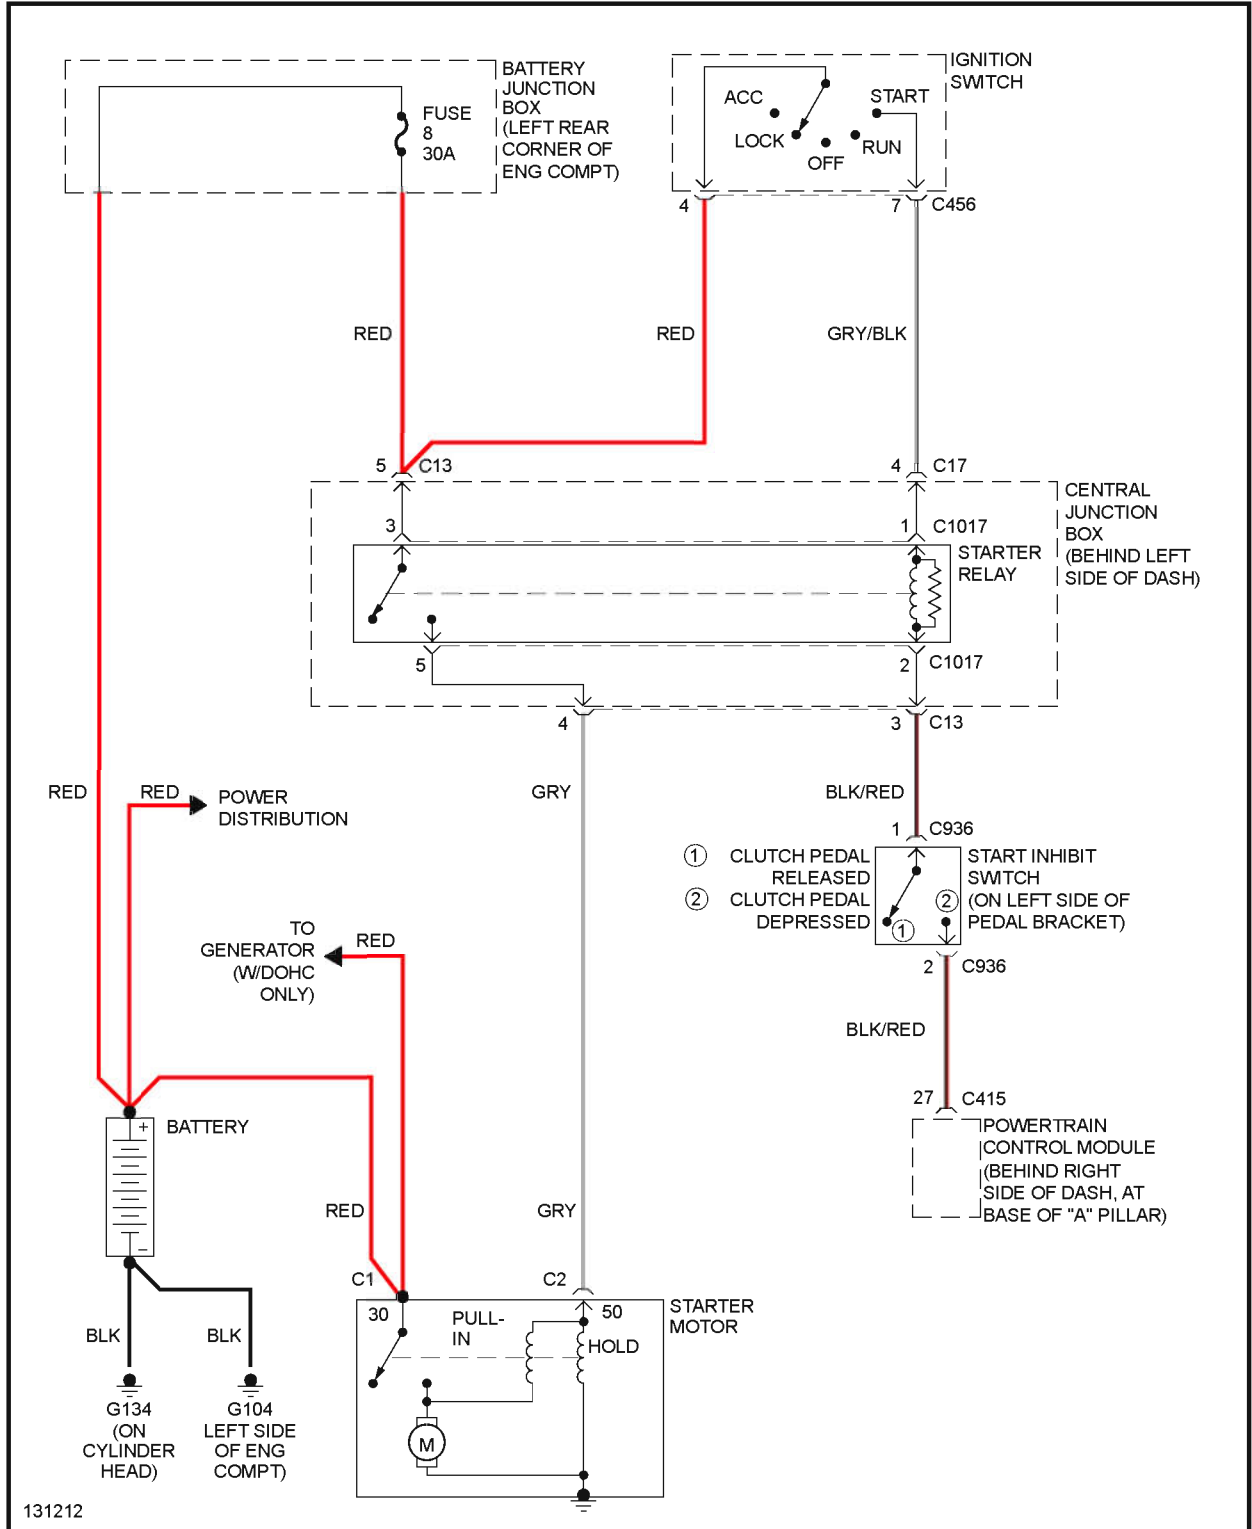

2000 Ford Focus LX

2000 System Wiring Diagrams Ford - Focus

Fig. 44: Starting Circuit, A/T

2000 Ford Focus LX

2000 System Wiring Diagrams Ford - Focus

Fig. 45: Starting Circuit, M/T

SUPPLEMENTAL RESTRAINTS

2000 Ford Focus LX

2000 System Wiring Diagrams Ford - Focus

Fig. 46: Supplemental Restraint Circuit

TRANSMISSION

2000 Ford Focus LX

2000 System Wiring Diagrams Ford - Focus

Fig. 47: A/T Circuit

WARNING SYSTEMS

2000 Ford Focus LX