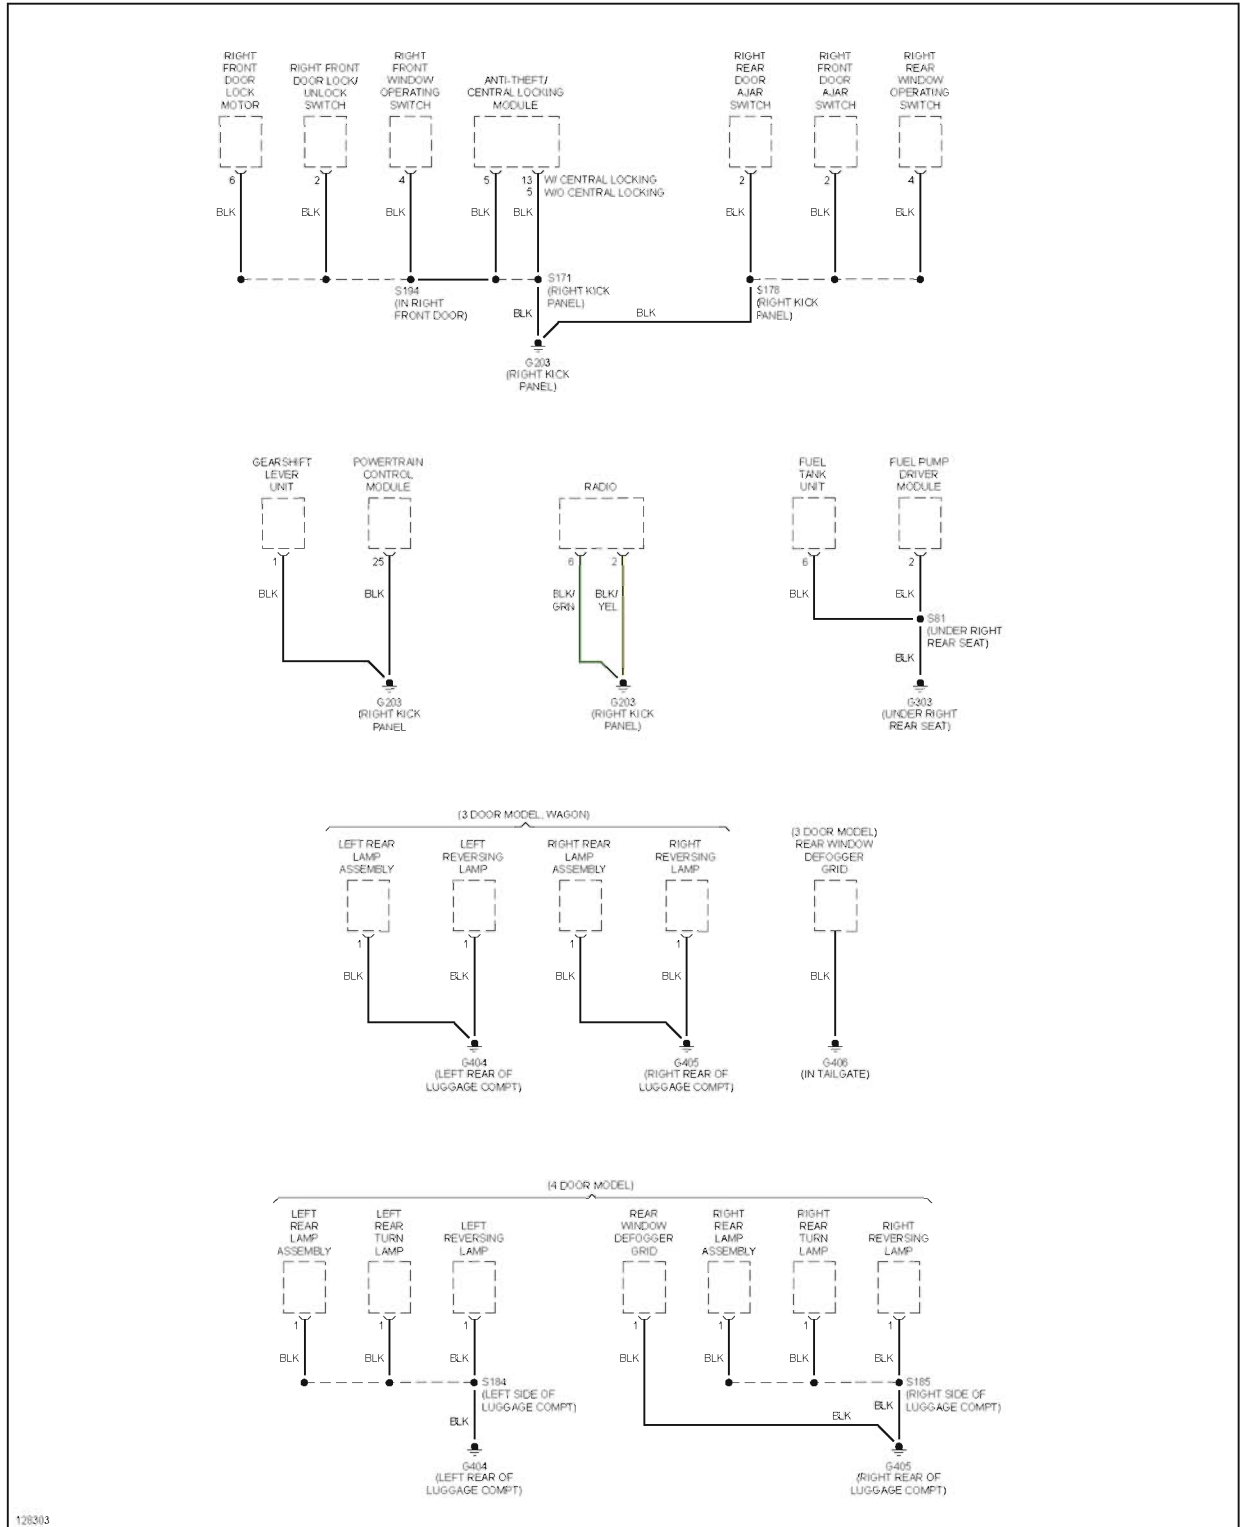

2000 System Wiring Diagrams Ford - Focus

128201

Fig. 22: Ground Distribution Circuit (2 of 3)

2000 Ford Focus LX

2000 System Wiring Diagrams Ford - Focus

128203

Fig. 23: Ground Distribution Circuit (3 of 3)

HEADLIGHTS

2000 Ford Focus LX

2000 System Wiring Diagrams Ford - Focus

Fig. 24: Headlight Circuit, W/ DRL

2000 Ford Focus LX

2000 System Wiring Diagrams Ford - Focus

Fig. 25: Headlight Circuit, W/O DRL

HORN