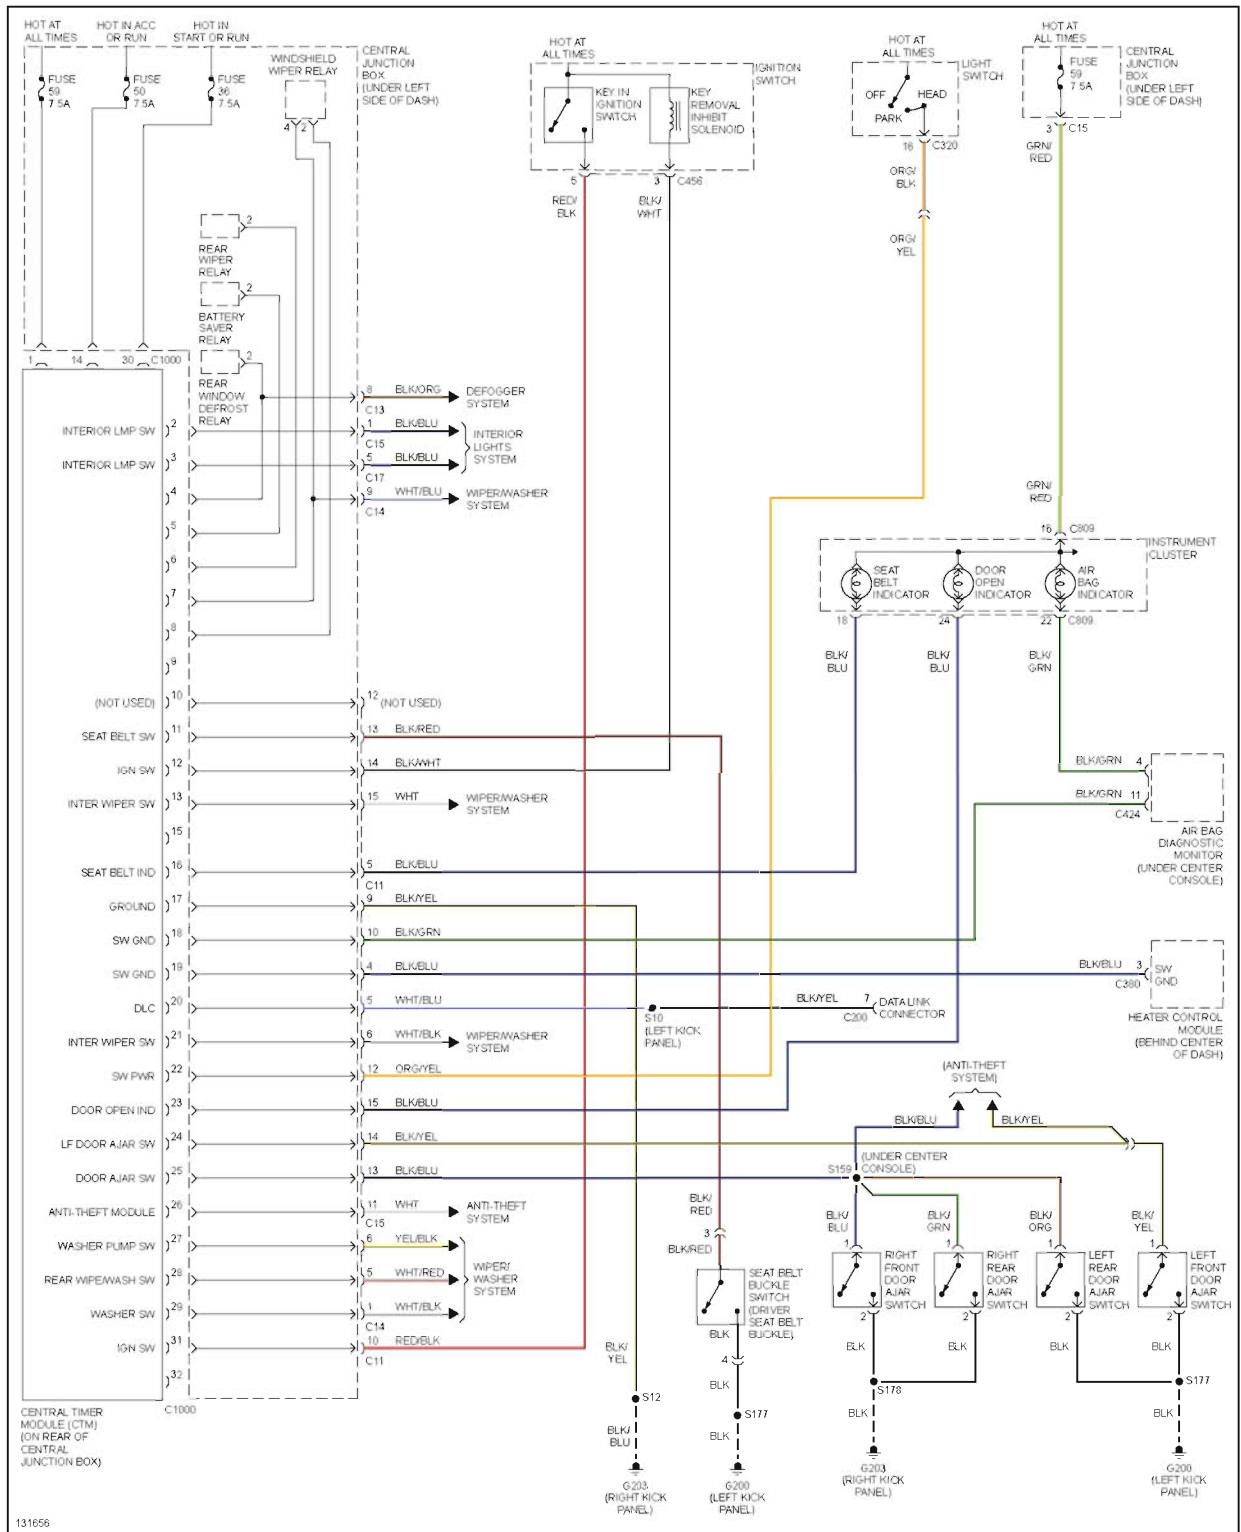

2000 Ford Focus LX

2000 System Wiring Diagrams Ford - Focus

Fig. 44: Starting Circuit, A/T

2000 Ford Focus LX

2000 System Wiring Diagrams Ford - Focus

Fig. 45: Starting Circuit, M/T

SUPPLEMENTAL RESTRAINTS

2000 Ford Focus LX

2000 System Wiring Diagrams Ford - Focus

Fig. 46: Supplemental Restraint Circuit

TRANSMISSION

2000 Ford Focus LX

2000 System Wiring Diagrams Ford - Focus

Fig. 47: A/T Circuit

WARNING SYSTEMS

2000 Ford Focus LX

2000 System Wiring Diagrams Ford - Focus

Fig. 48: Warning System Circuits

WIPER/WASHER

2000 Ford Focus LX

2000 System Wiring Diagrams Ford - Focus

Fig. 49: 2-Speed Wiper/Washer Circuit

2000 Ford Focus LX

2000 System Wiring Diagrams Ford - Focus

Fig. 50: Intermittent Wiper/Washer Circuit, W/ Rear Wiper

2000 Ford Focus LX

2000 System Wiring Diagrams Ford - Focus

Fig. 51: Intermittent Wiper/Washer Circuit, W/O Rear Wiper