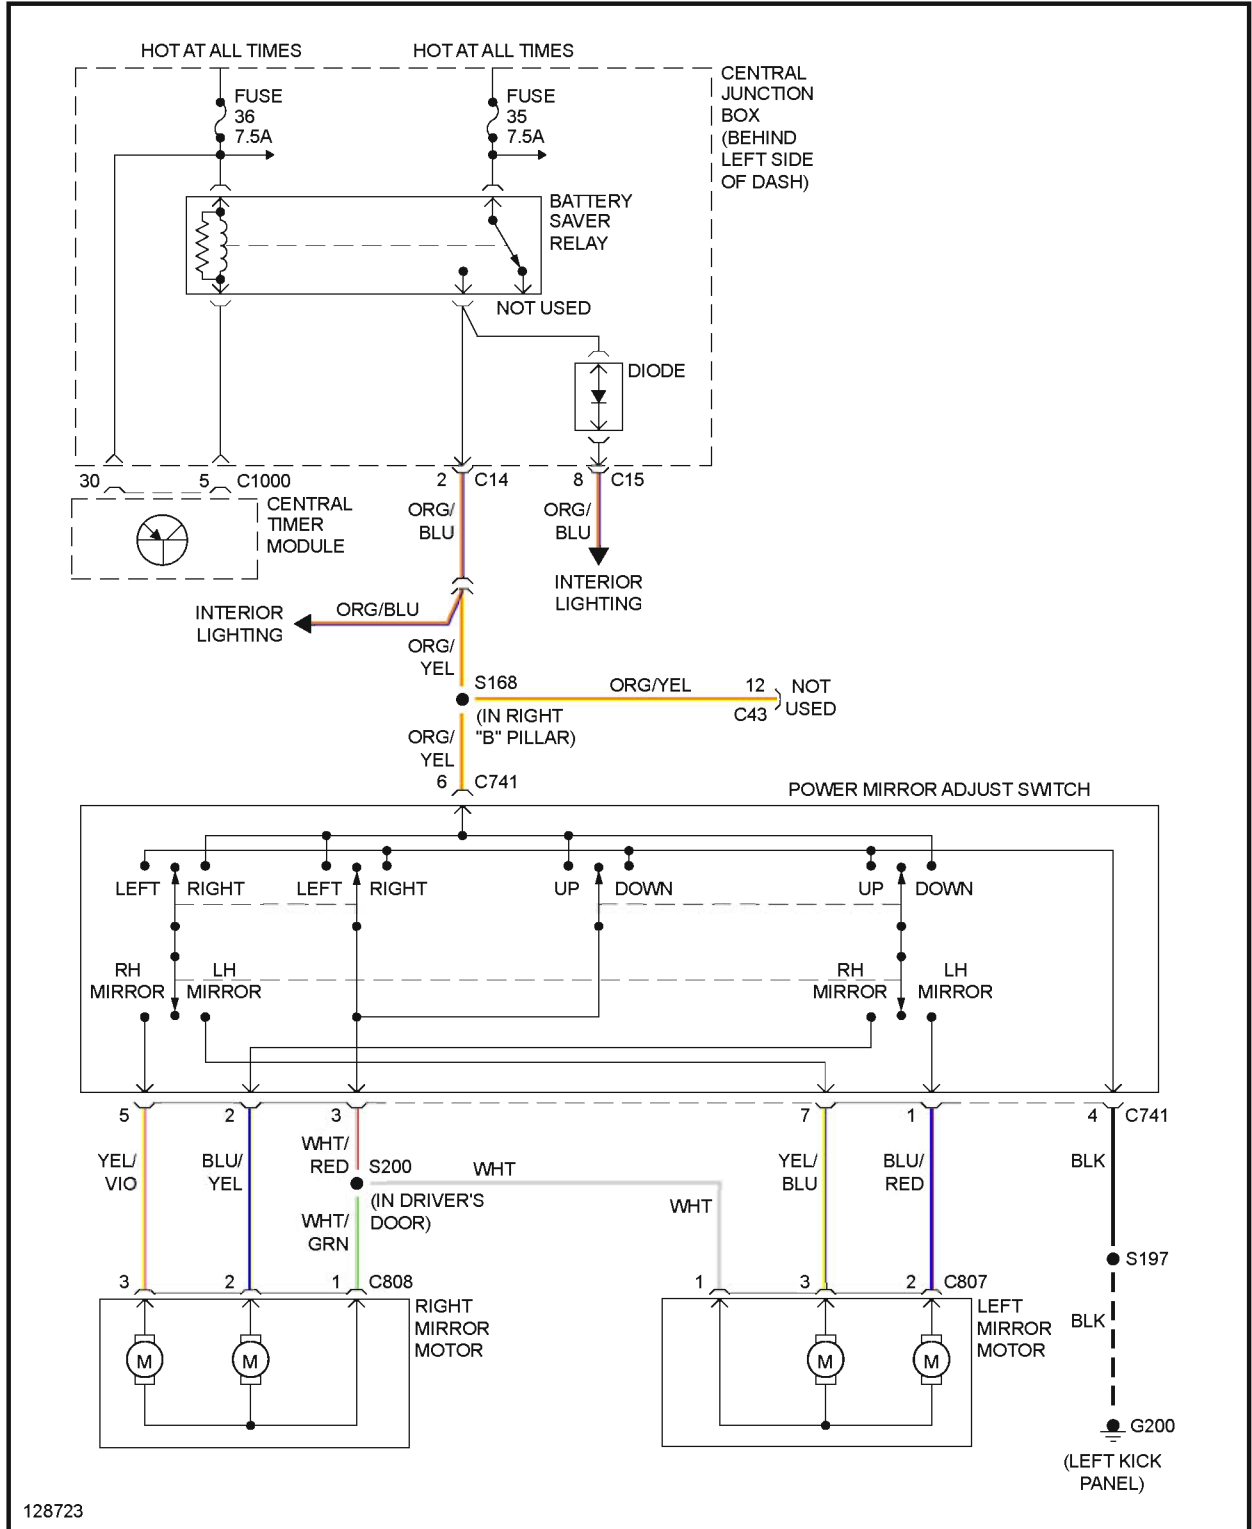

2000 Ford Focus LX

2000 System Wiring Diagrams Ford - Focus

Fig. 37: Power Door Lock Circuit, W/O Anti-theft (2 of 2)

POWER MIRRORS

2000 Ford Focus LX

2000 System Wiring Diagrams Ford - Focus

Fig. 38: Power Mirror Circuit

POWER WINDOWS

2000 Ford Focus LX

2000 System Wiring Diagrams Ford - Focus

Fig. 39: Power Window Circuit, W/ Rear Power Windows

2000 Ford Focus LX

2000 System Wiring Diagrams Ford - Focus

Fig. 40: Power Window Circuit, W/O Rear Power Windows