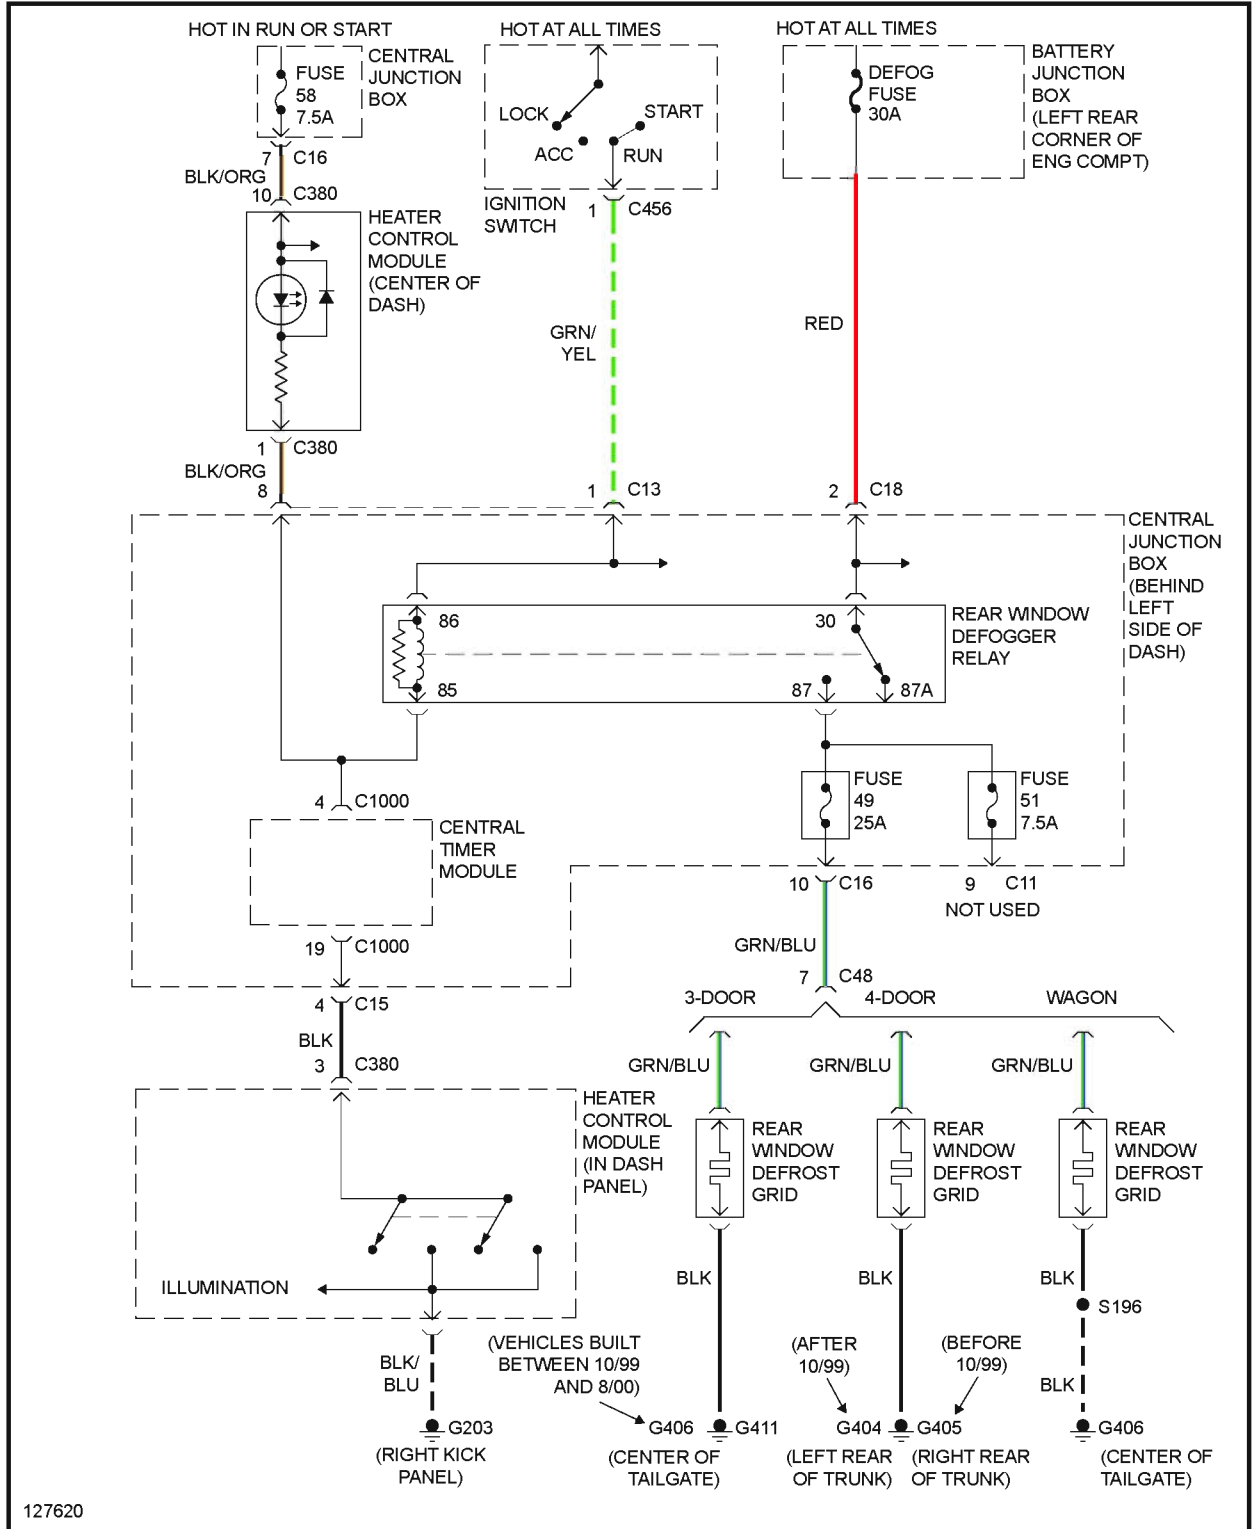

2000 System Wiring Diagrams Ford - Focus

Fig. 12: Cruise Control Circuit, A/T

2000 Ford Focus LX

2000 System Wiring Diagrams Ford - Focus

127620

Fig. 14: Defogger Circuit

ENGINE PERFORMANCE

2000 Ford Focus LX

2000 System Wiring Diagrams Ford - Focus

2.0L

Fig. 15: 2.0L, Engine Performance Circuits (1 of 3)

2000 Ford Focus LX

2000 System Wiring Diagrams Ford - Focus

Fig. 16: 2.0L, Engine Performance Circuits (2 of 3)