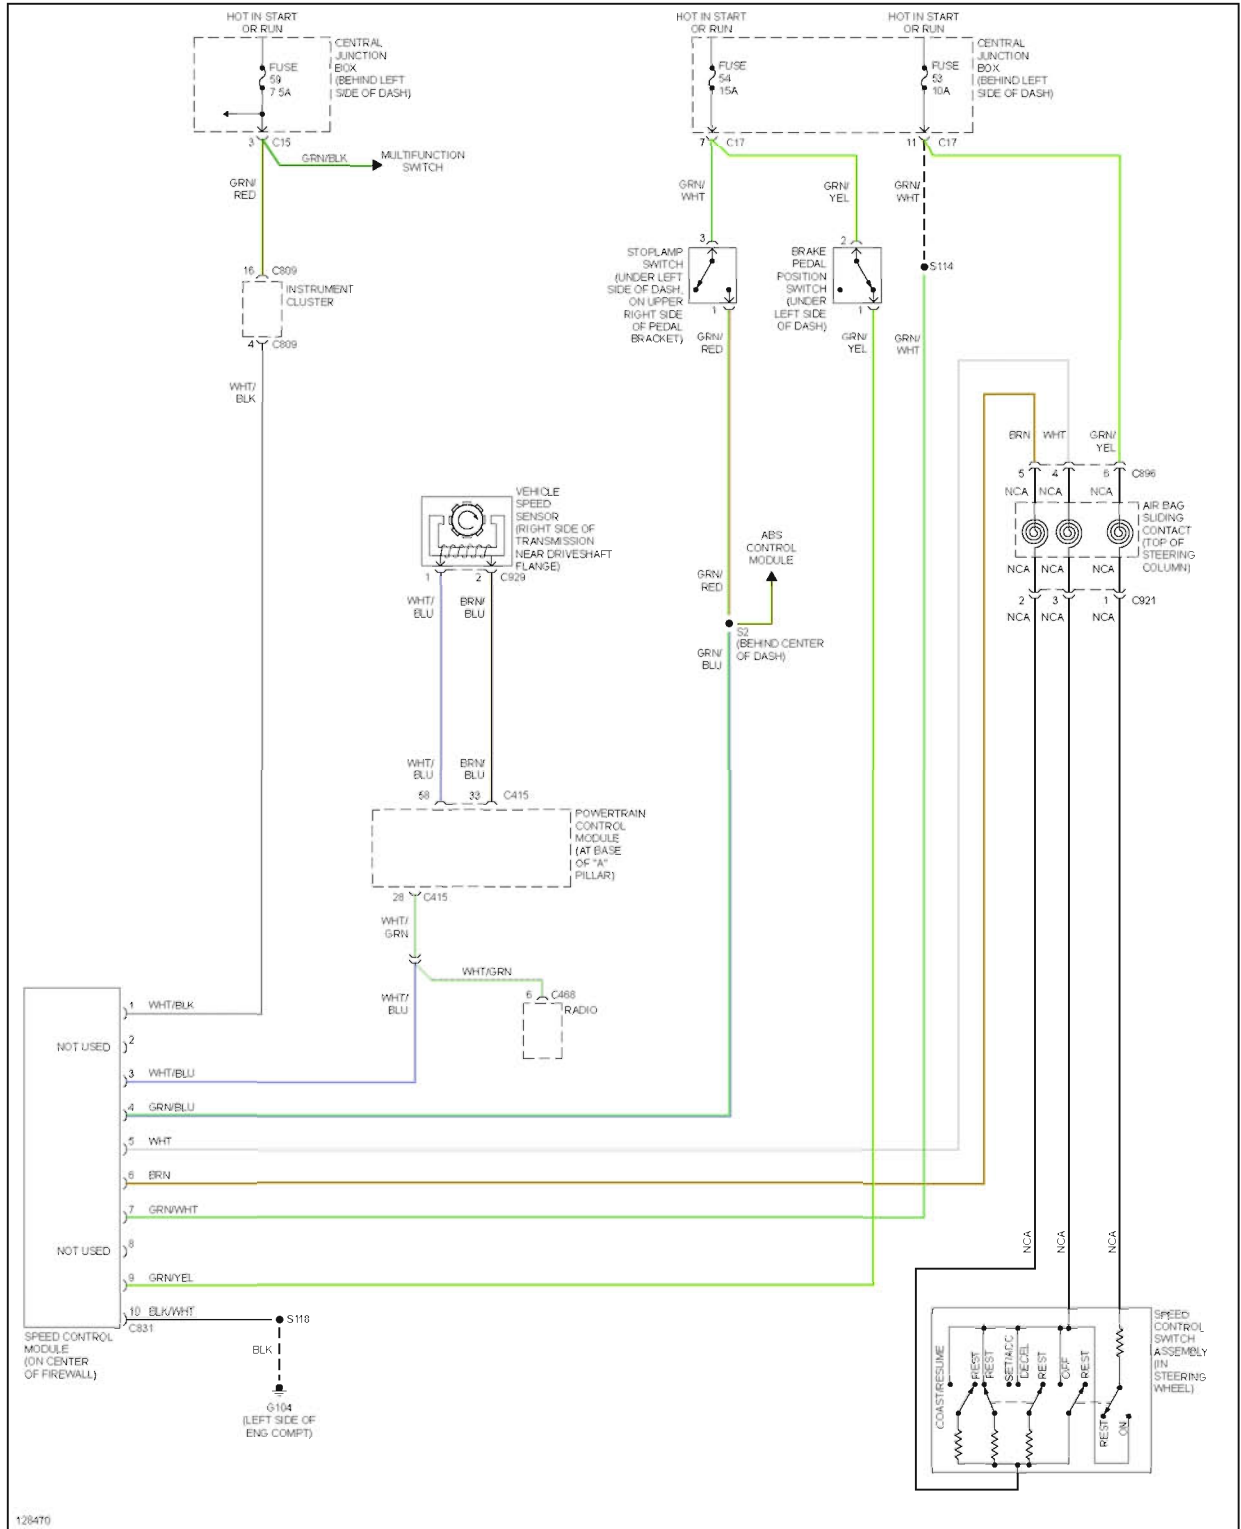

2000 System Wiring Diagrams Ford - Focus

Fig. 12: Cruise Control Circuit, A/T

2000 Ford Focus LX

2000 System Wiring Diagrams Ford - Focus

127620

Fig. 14: Defogger Circuit

ENGINE PERFORMANCE

2000 Ford Focus LX

2000 System Wiring Diagrams Ford - Focus

2.0L

Fig. 15: 2.0L, Engine Performance Circuits (1 of 3)

2000 Ford Focus LX

2000 System Wiring Diagrams Ford - Focus

Fig. 16: 2.0L, Engine Performance Circuits (2 of 3)