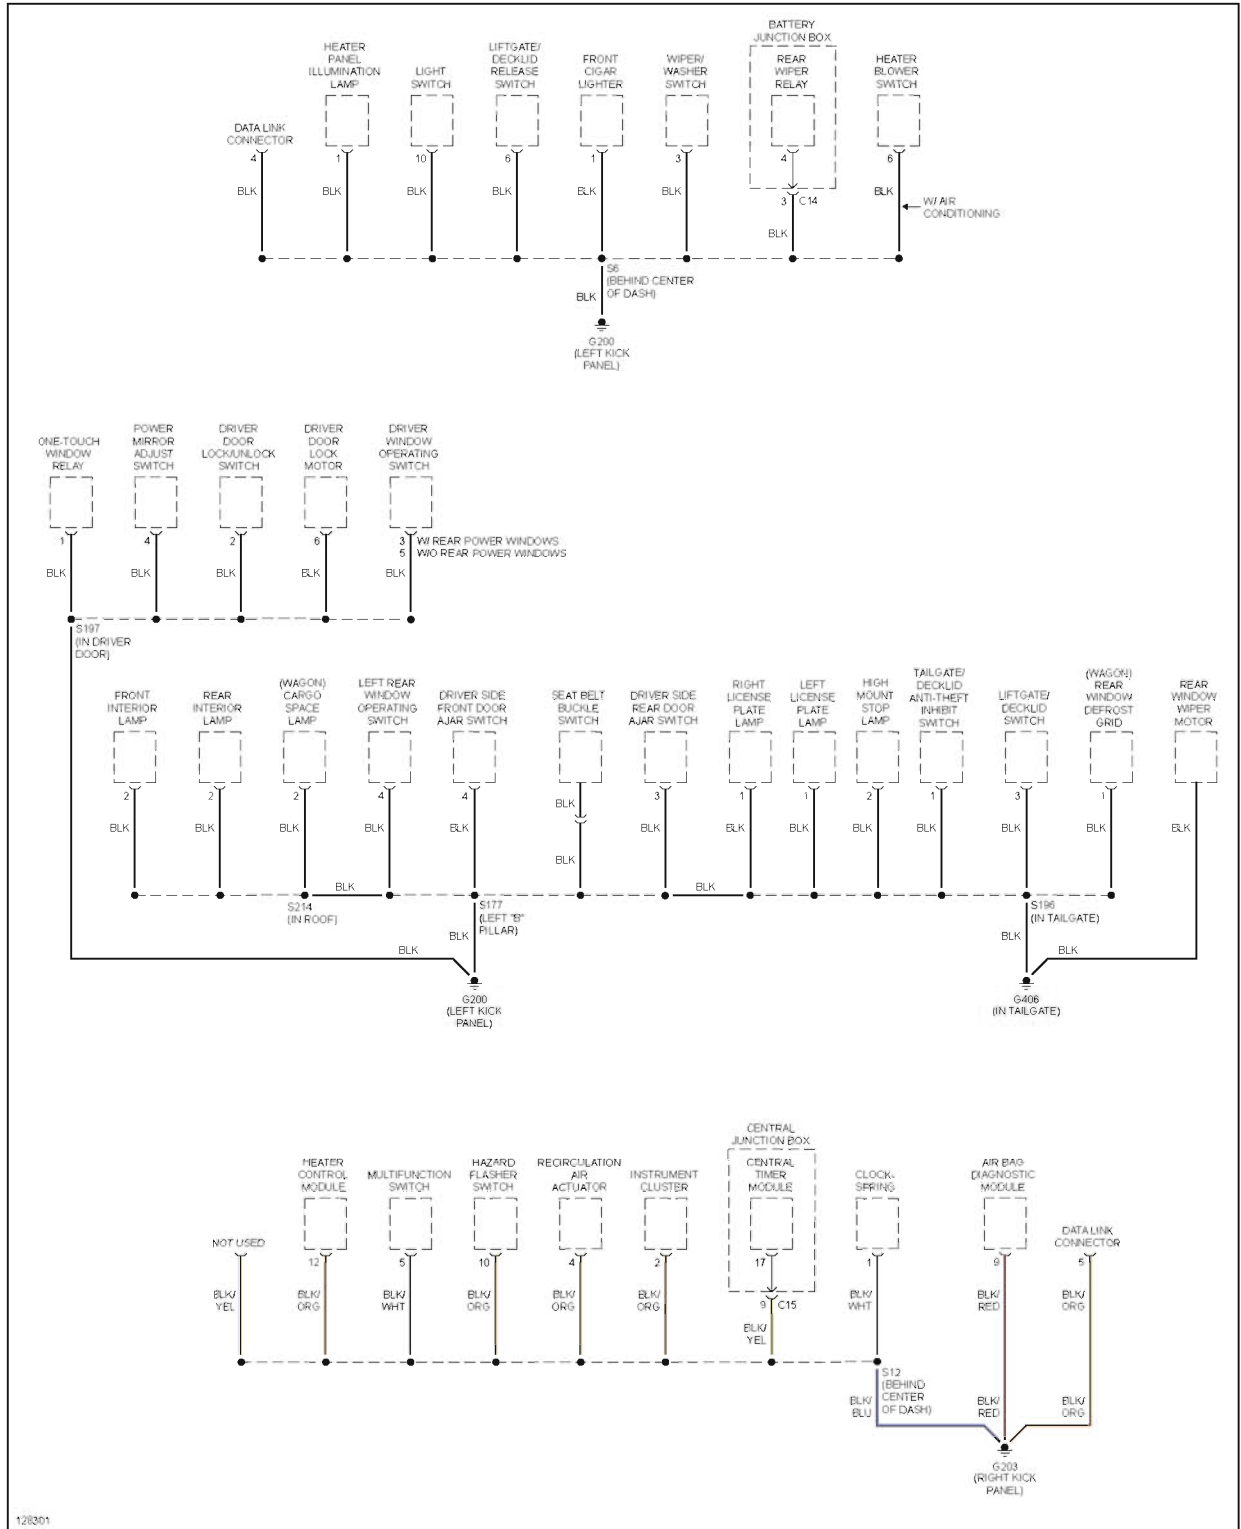

Fig. 21: Ground Distribution Circuit (1 of 3)

2000 Ford Focus LX

2000 System Wiring Diagrams Ford - Focus

128201