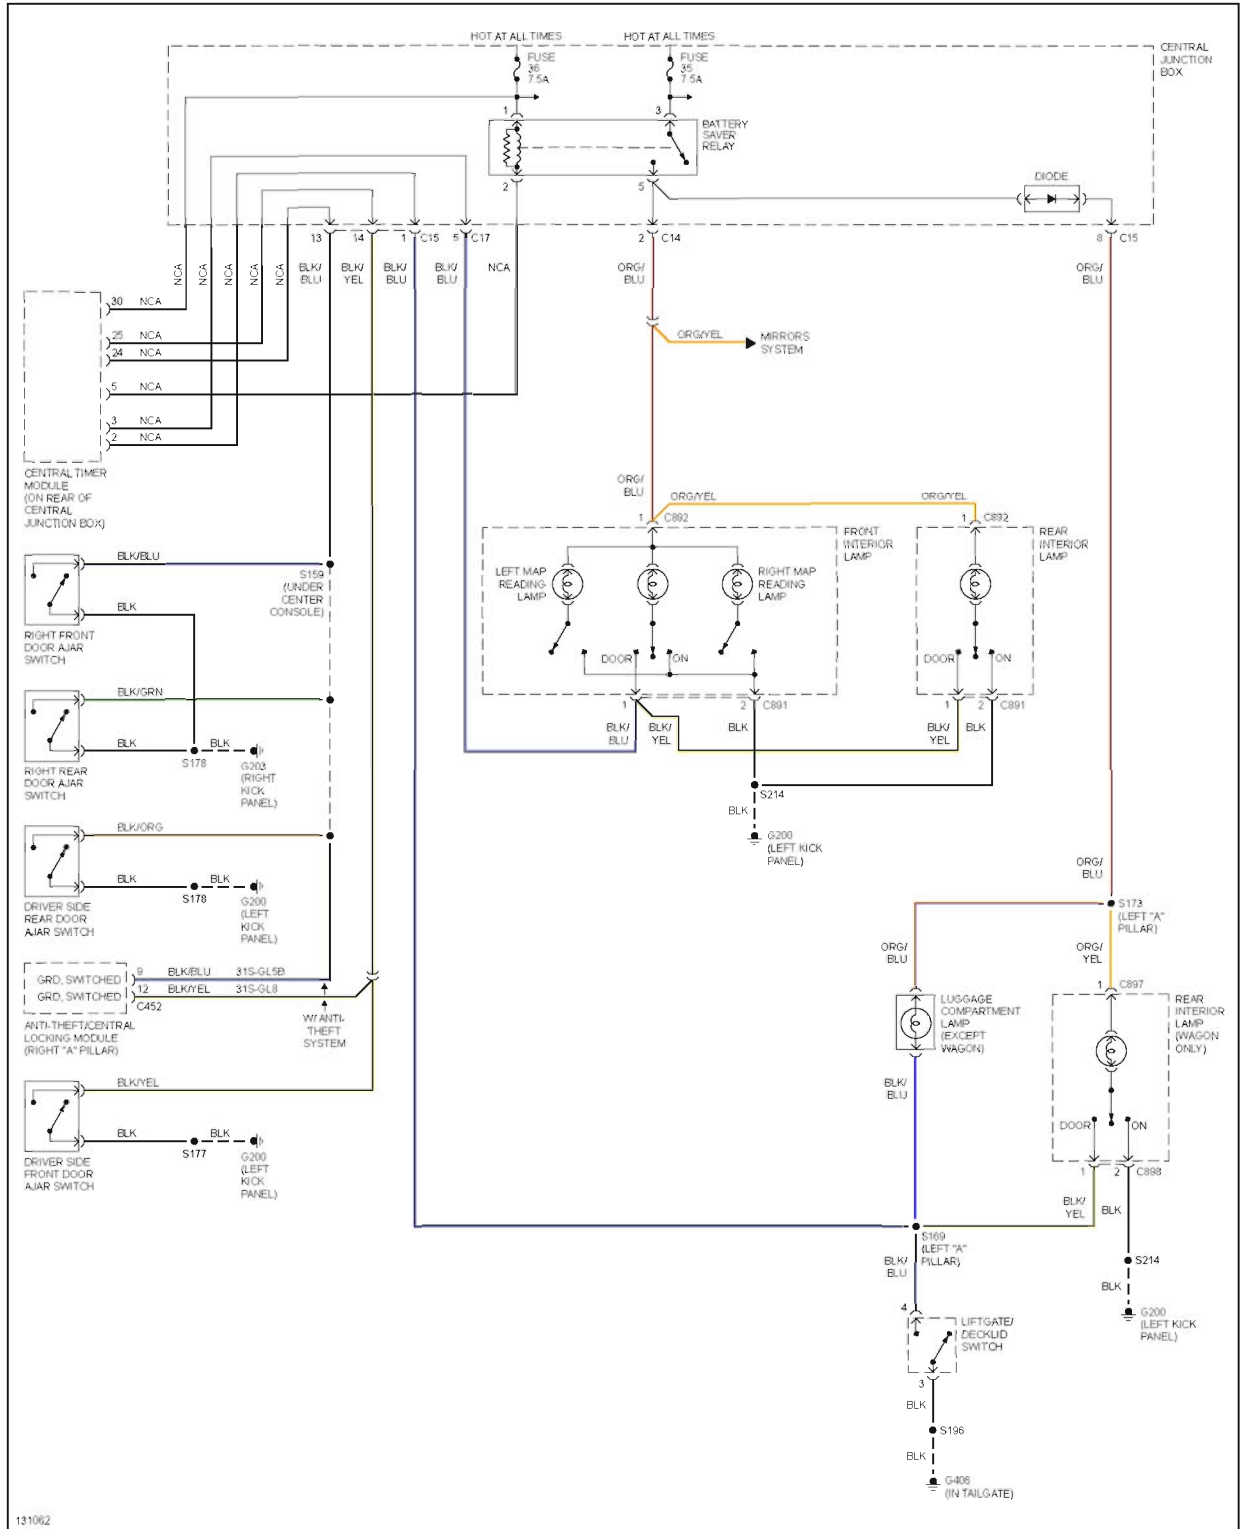

2000 Ford Focus LX

2000 System Wiring Diagrams Ford - Focus

Fig. 28: Courtesy Lamps Circuit

2000 Ford Focus LX

2000 System Wiring Diagrams Ford - Focus

Fig. 29: Instrument Illumination Circuit

POWER DISTRIBUTION