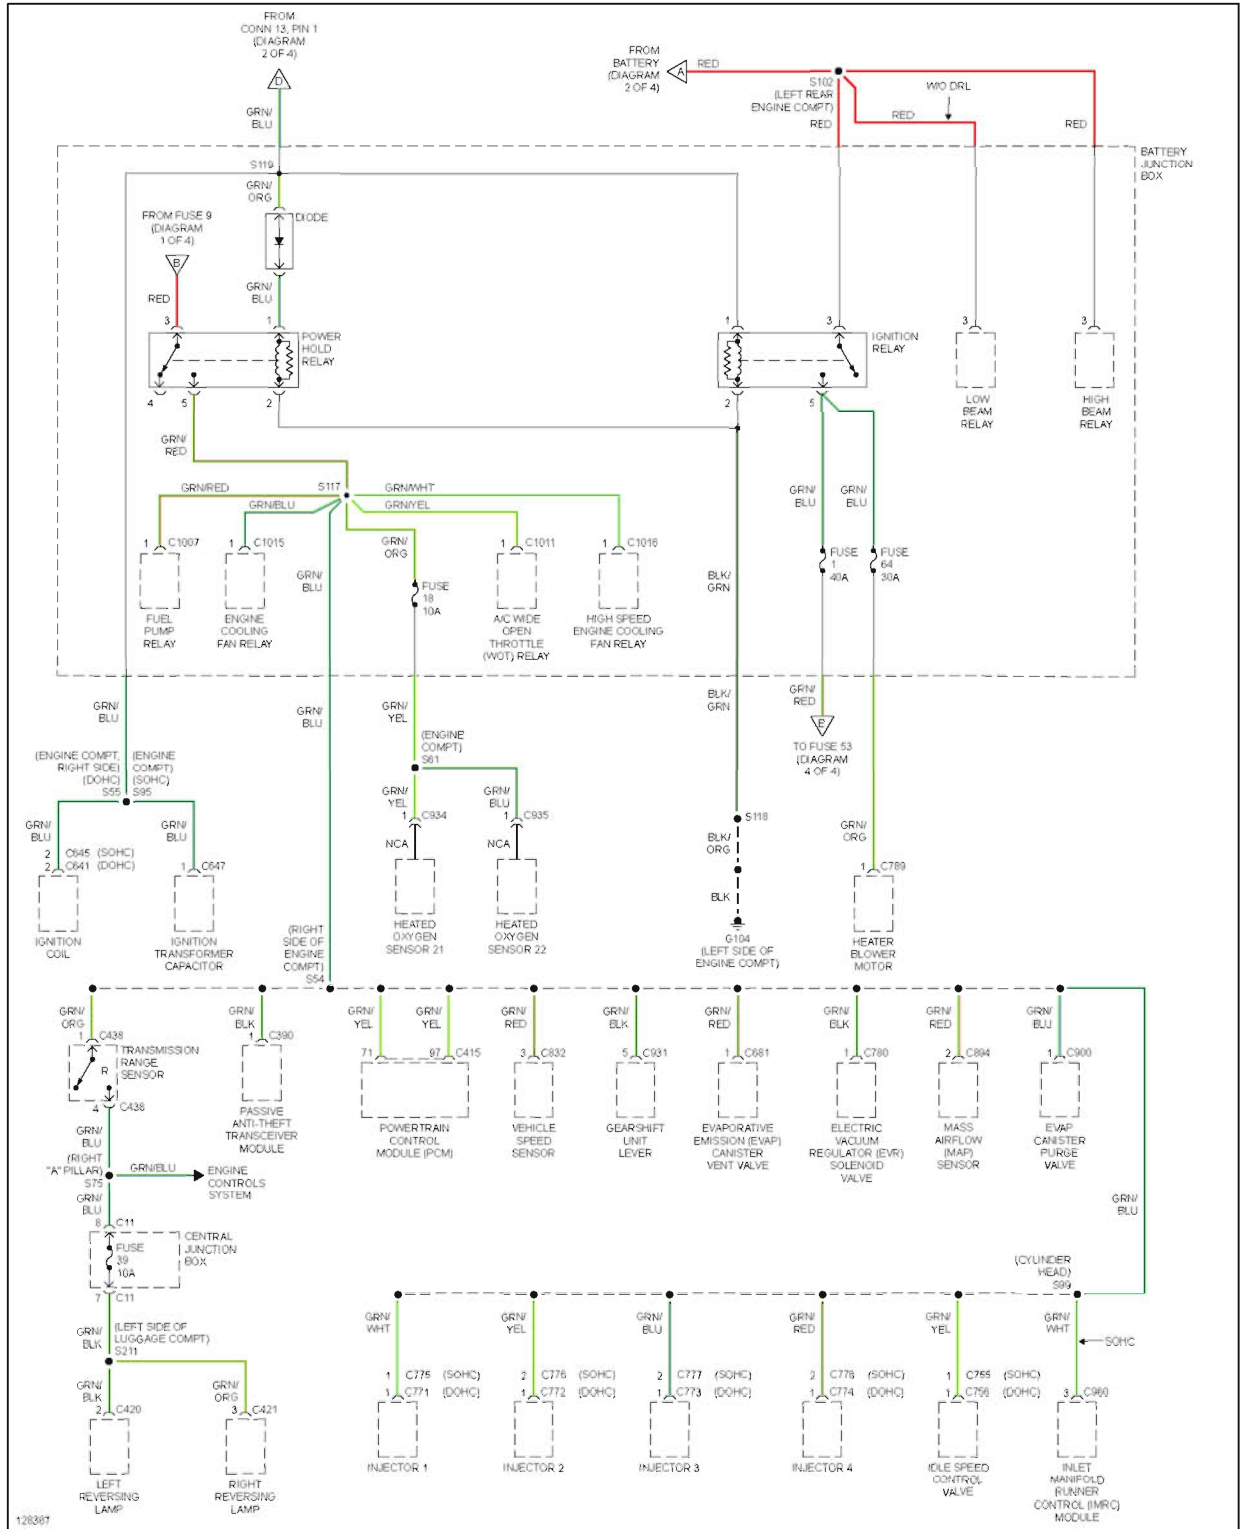

2000 Ford Focus LX

2000 System Wiring Diagrams Ford - Focus

Fig. 28: Courtesy Lamps Circuit

2000 Ford Focus LX

2000 System Wiring Diagrams Ford - Focus

Fig. 29: Instrument Illumination Circuit

POWER DISTRIBUTION

2000 Ford Focus LX

2000 System Wiring Diagrams Ford - Focus

Fig. 30: Power Distribution Circuit (1 of 4)

2000 Ford Focus LX

2000 System Wiring Diagrams Ford - Focus

Fig. 32: Power Distribution Circuit (3 of 4)

2000 Ford Focus LX

2000 System Wiring Diagrams Ford - Focus

Fig. 33: Power Distribution Circuit (4 of 4)

POWER DOOR LOCKS

2000 Ford Focus LX

2000 System Wiring Diagrams Ford - Focus

Fig. 34: Power Door Lock Circuit, W/ Anti-theft (1 of 2)