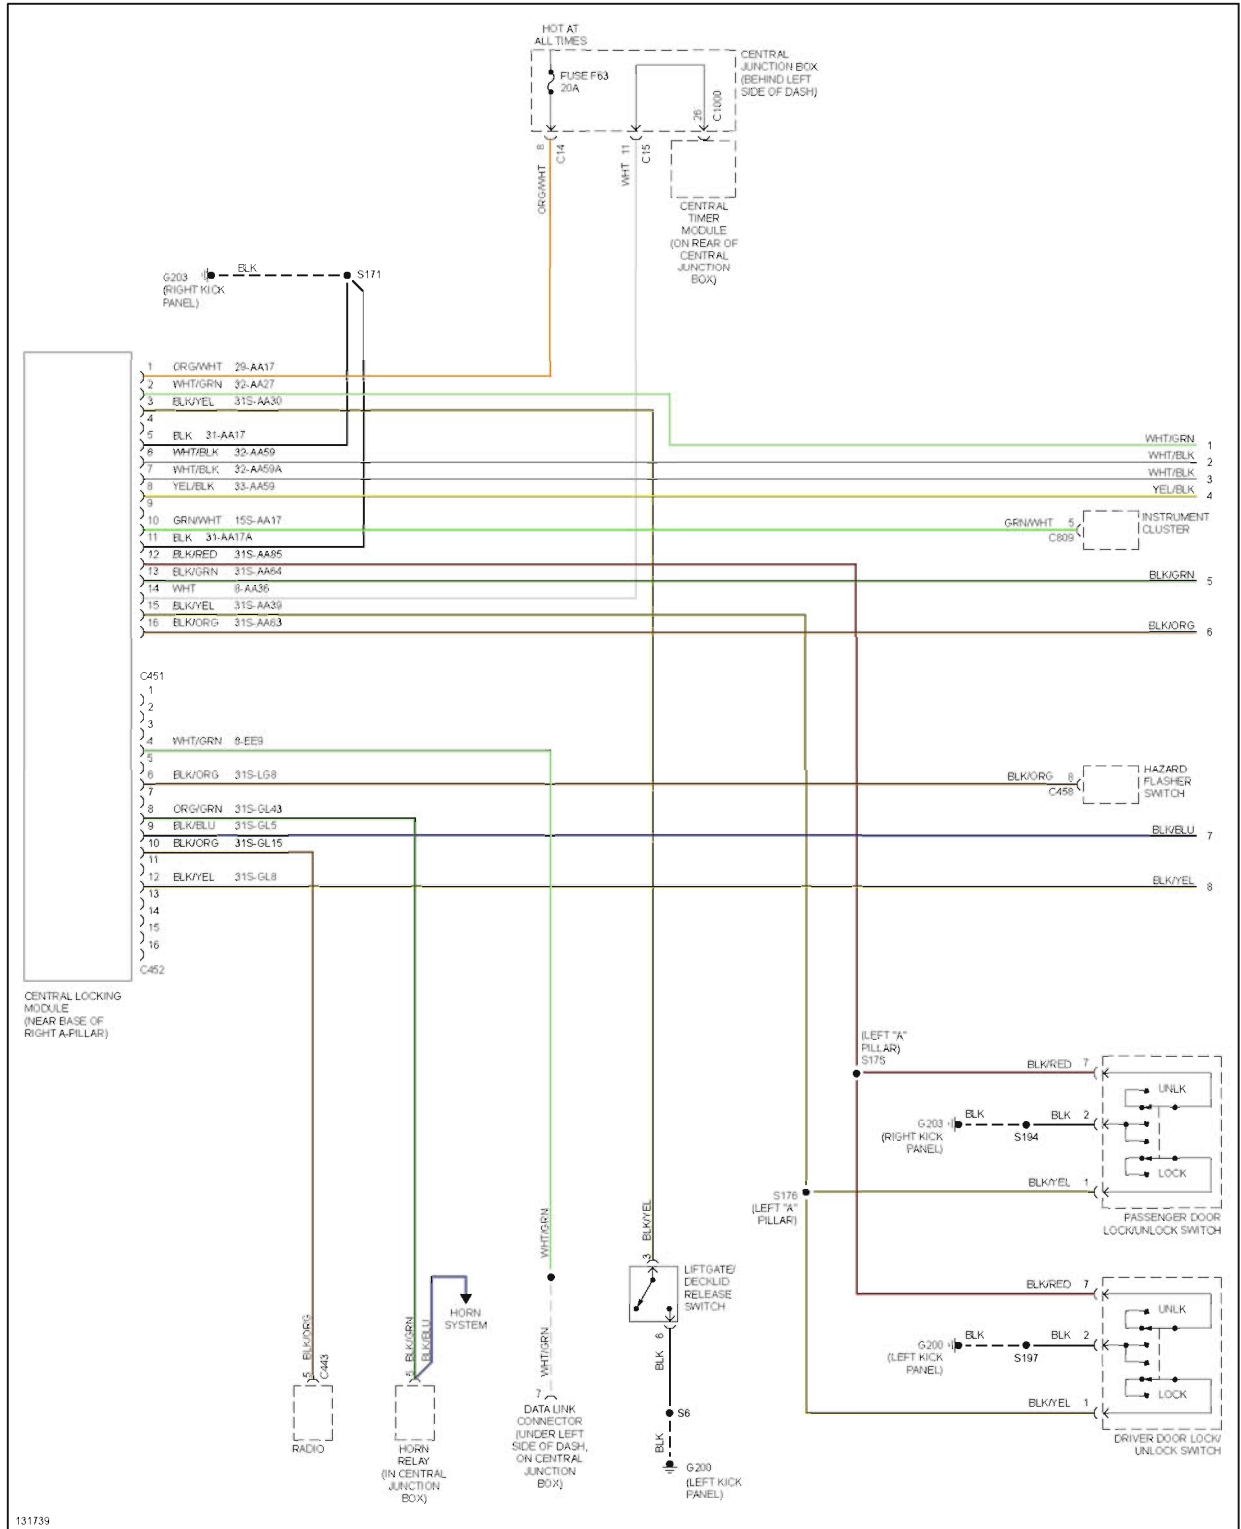

2000 Ford Focus LX

2000 System Wiring Diagrams Ford - Focus

Fig. 33: Power Distribution Circuit (4 of 4)

POWER DOOR LOCKS

2000 Ford Focus LX

2000 System Wiring Diagrams Ford - Focus

Fig. 34: Power Door Lock Circuit, W/ Anti-theft (1 of 2)

2000 Ford Focus LX

2000 System Wiring Diagrams Ford - Focus

131738

Fig. 35: Power Door Lock Circuit, W/ Anti-theft (2 of 2)

2000 Ford Focus LX

2000 System Wiring Diagrams Ford - Focus

Fig. 36: Power Door Lock Circuit, W/O Anti-theft (1 of 2)

2000 Ford Focus LX

2000 System Wiring Diagrams Ford - Focus

Fig. 37: Power Door Lock Circuit, W/O Anti-theft (2 of 2)

POWER MIRRORS

2000 Ford Focus LX

2000 System Wiring Diagrams Ford - Focus

Fig. 38: Power Mirror Circuit