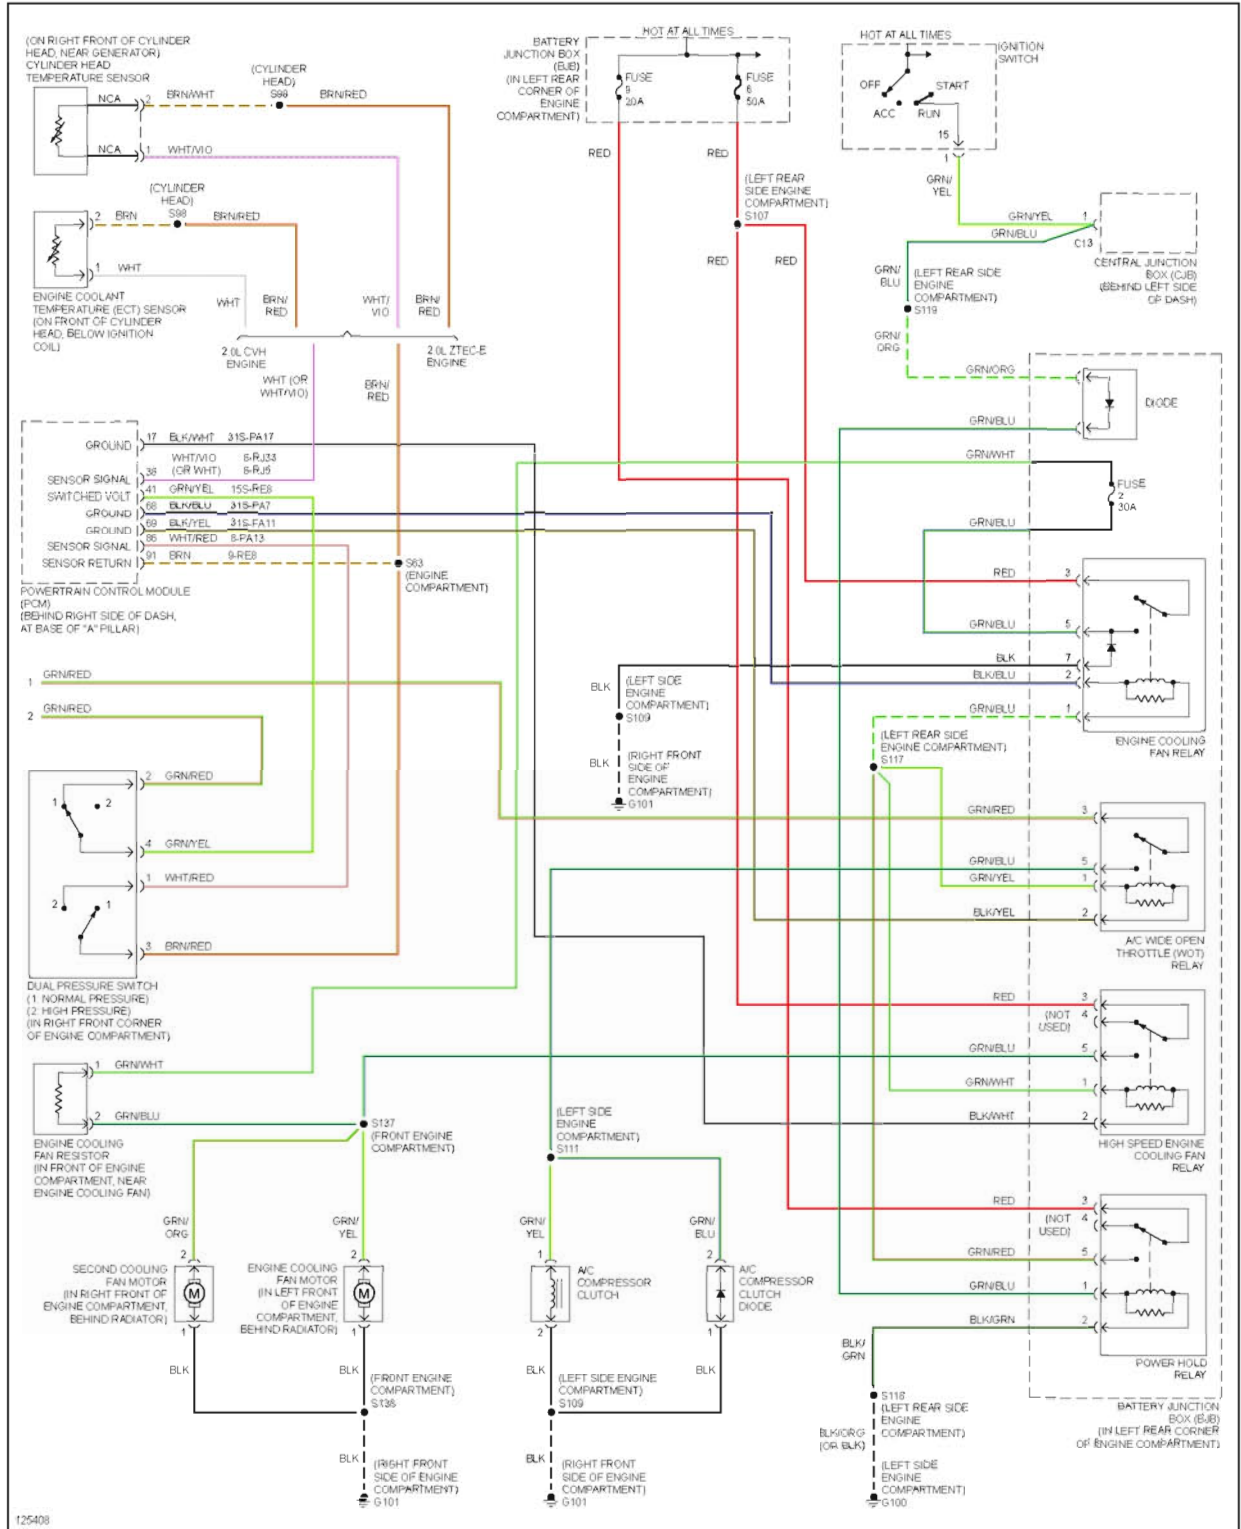

2000 Ford Focus LX

2000 System Wiring Diagrams Ford - Focus

Fig. 2: Manual A/C Circuit (1 of 2)

2000 Ford Focus LX

2000 System Wiring Diagrams Ford - Focus

Fig. 3: Manual A/C Circuit (2 of 2)

ANTI-LOCK BRAKES

2000 Ford Focus LX

2000 System Wiring Diagrams Ford - Focus

Fig. 4: Anti-lock Brake Circuits

ANTI-THEFT

2000 Ford Focus LX

2000 System Wiring Diagrams Ford - Focus

Fig. 5: Forced Entry Circuit (1 of 2)

2000 Ford Focus LX