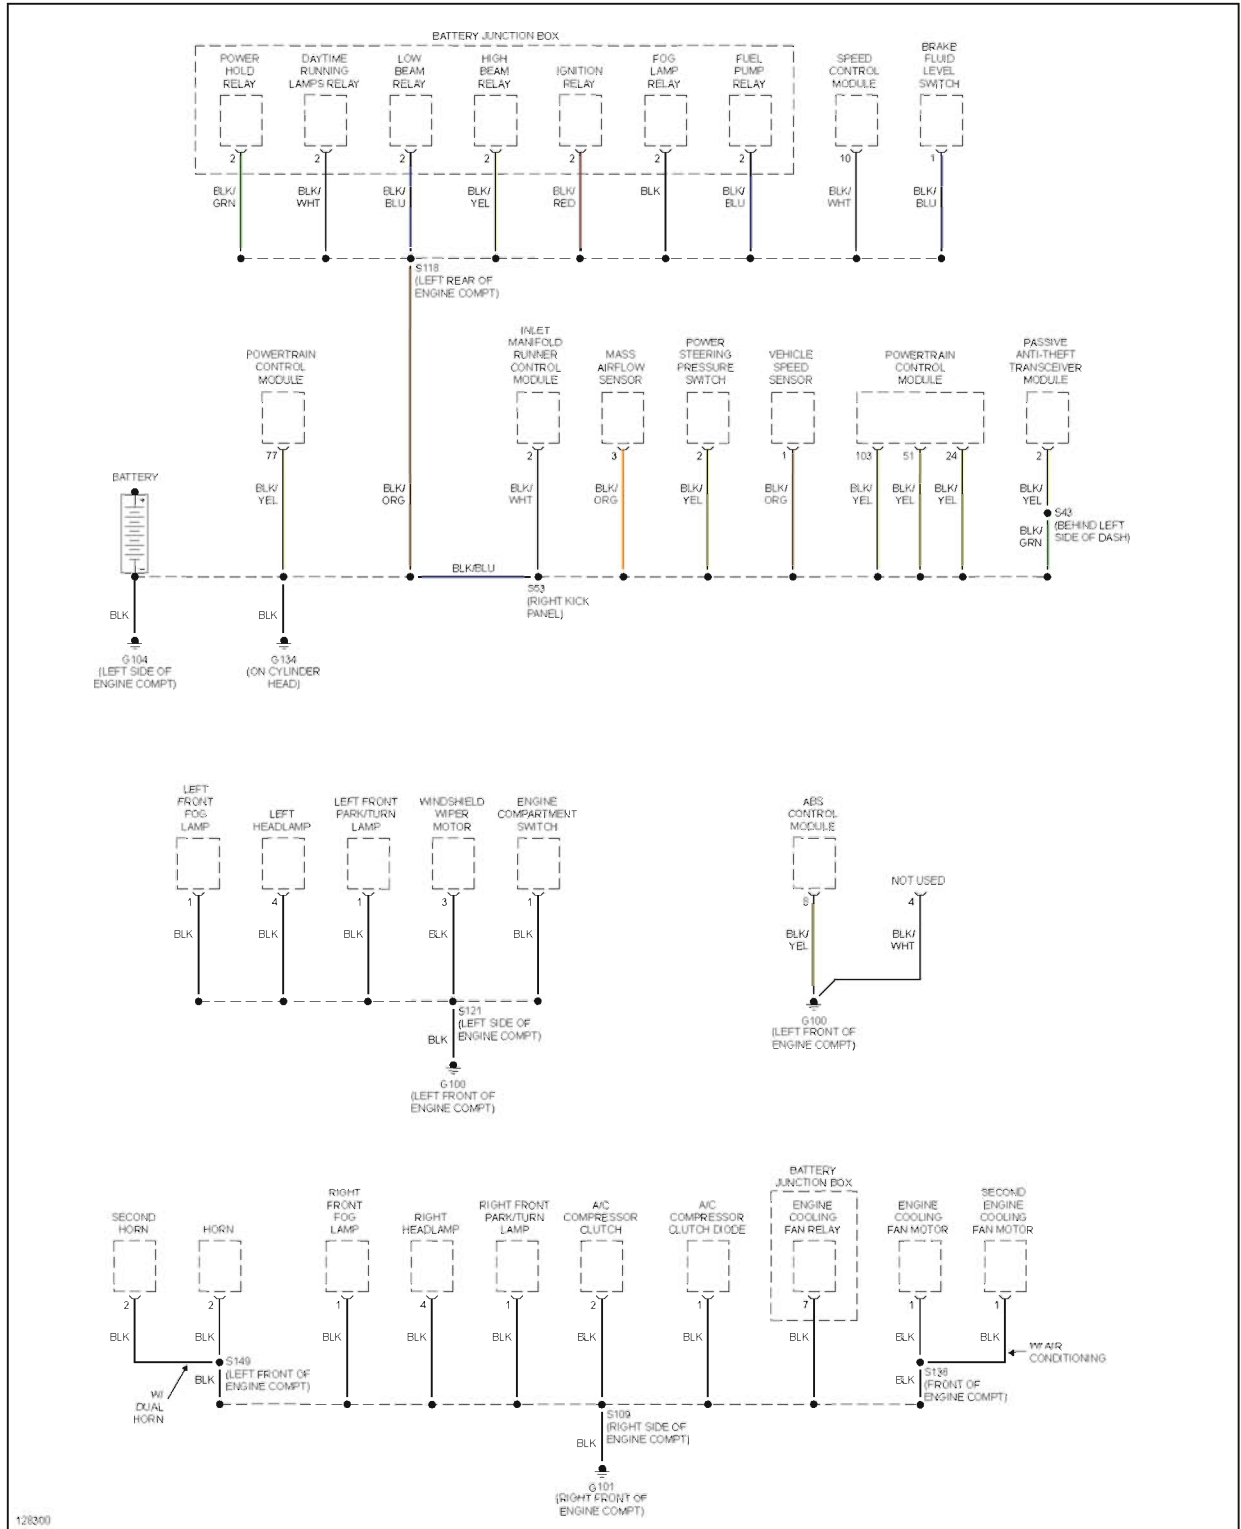

2000 Ford Focus LX

2000 System Wiring Diagrams Ford - Focus

Fig. 18: Back-up Lamps Circuit, A/T

2000 Ford Focus LX

2000 System Wiring Diagrams Ford - Focus

Fig. 19: Back-up Lamps Circuit, M/T

2000 Ford Focus LX

2000 System Wiring Diagrams Ford - Focus

Fig. 20: Exterior Lamps Circuit

GROUND DISTRIBUTION

2000 Ford Focus LX

2000 System Wiring Diagrams Ford - Focus

Fig. 21: Ground Distribution Circuit (1 of 3)

2000 Ford Focus LX