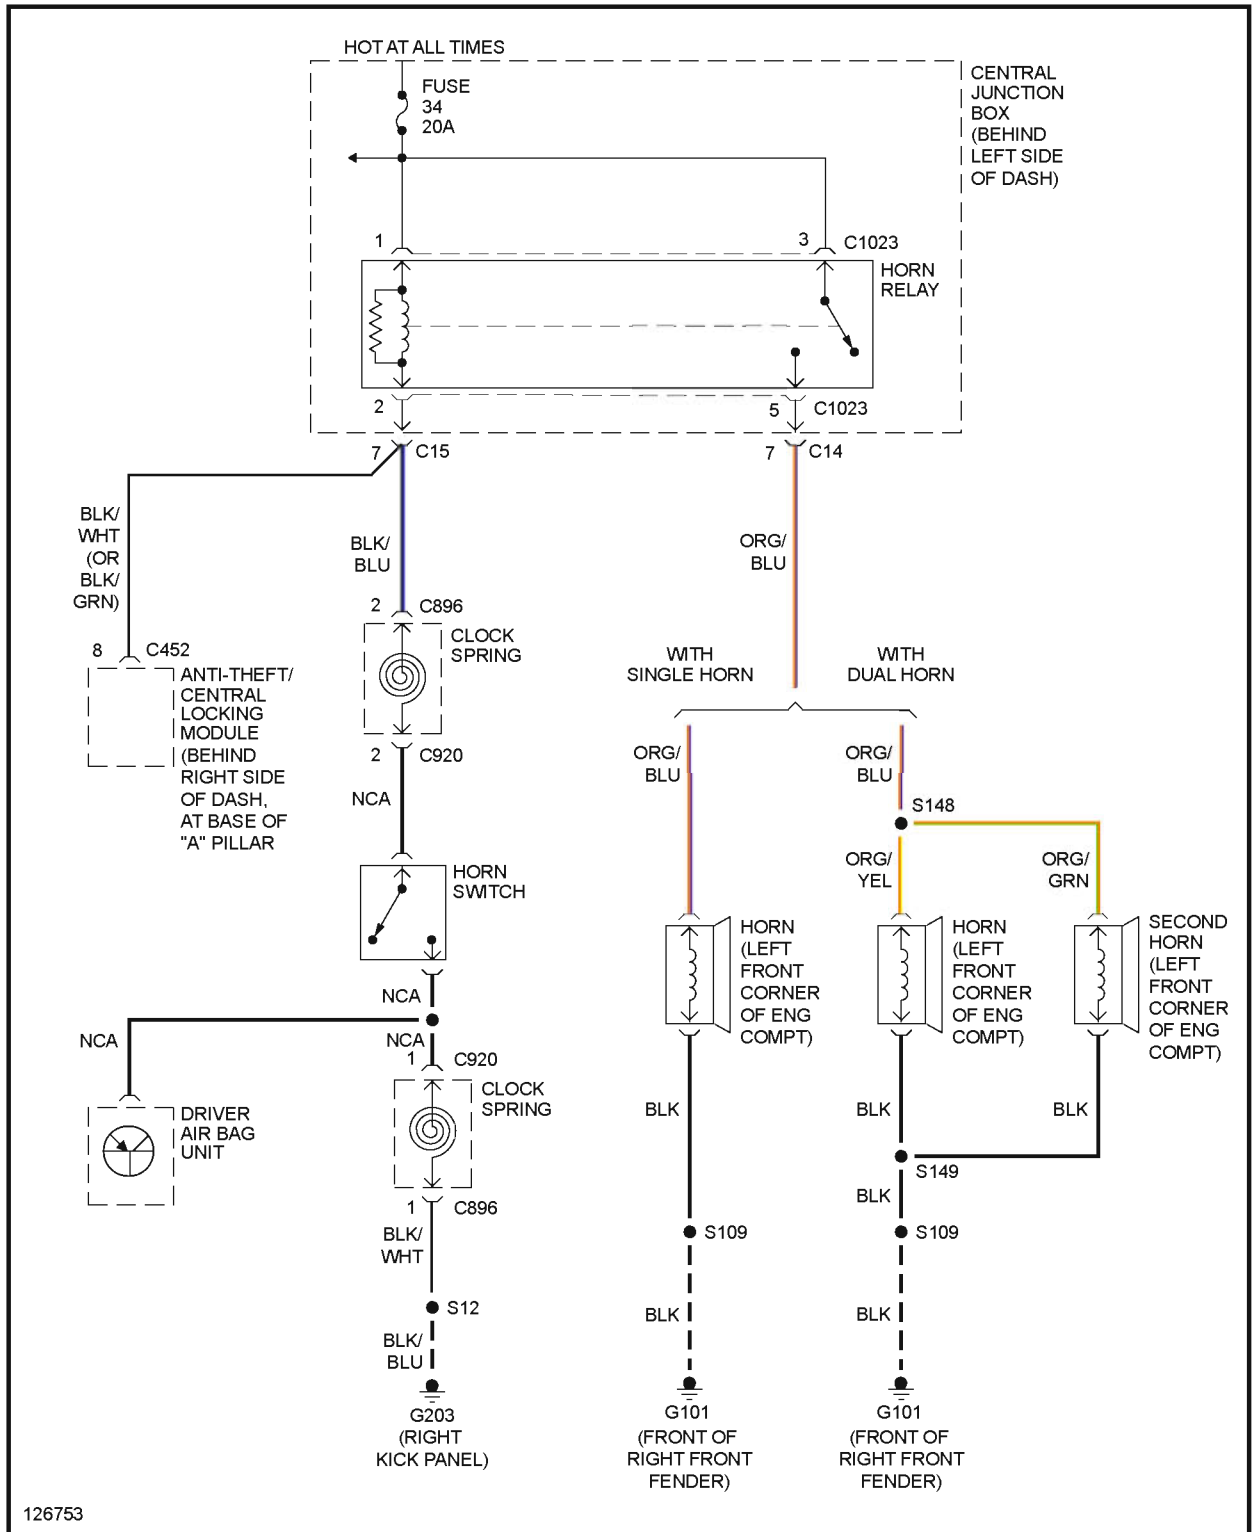

2000 Ford Focus LX

2000 System Wiring Diagrams Ford - Focus

Fig. 26: Horn Circuit

INSTRUMENT CLUSTER

2000 Ford Focus LX

2000 System Wiring Diagrams Ford - Focus

Fig. 27: Instrument Cluster Circuit

INTERIOR LIGHTS