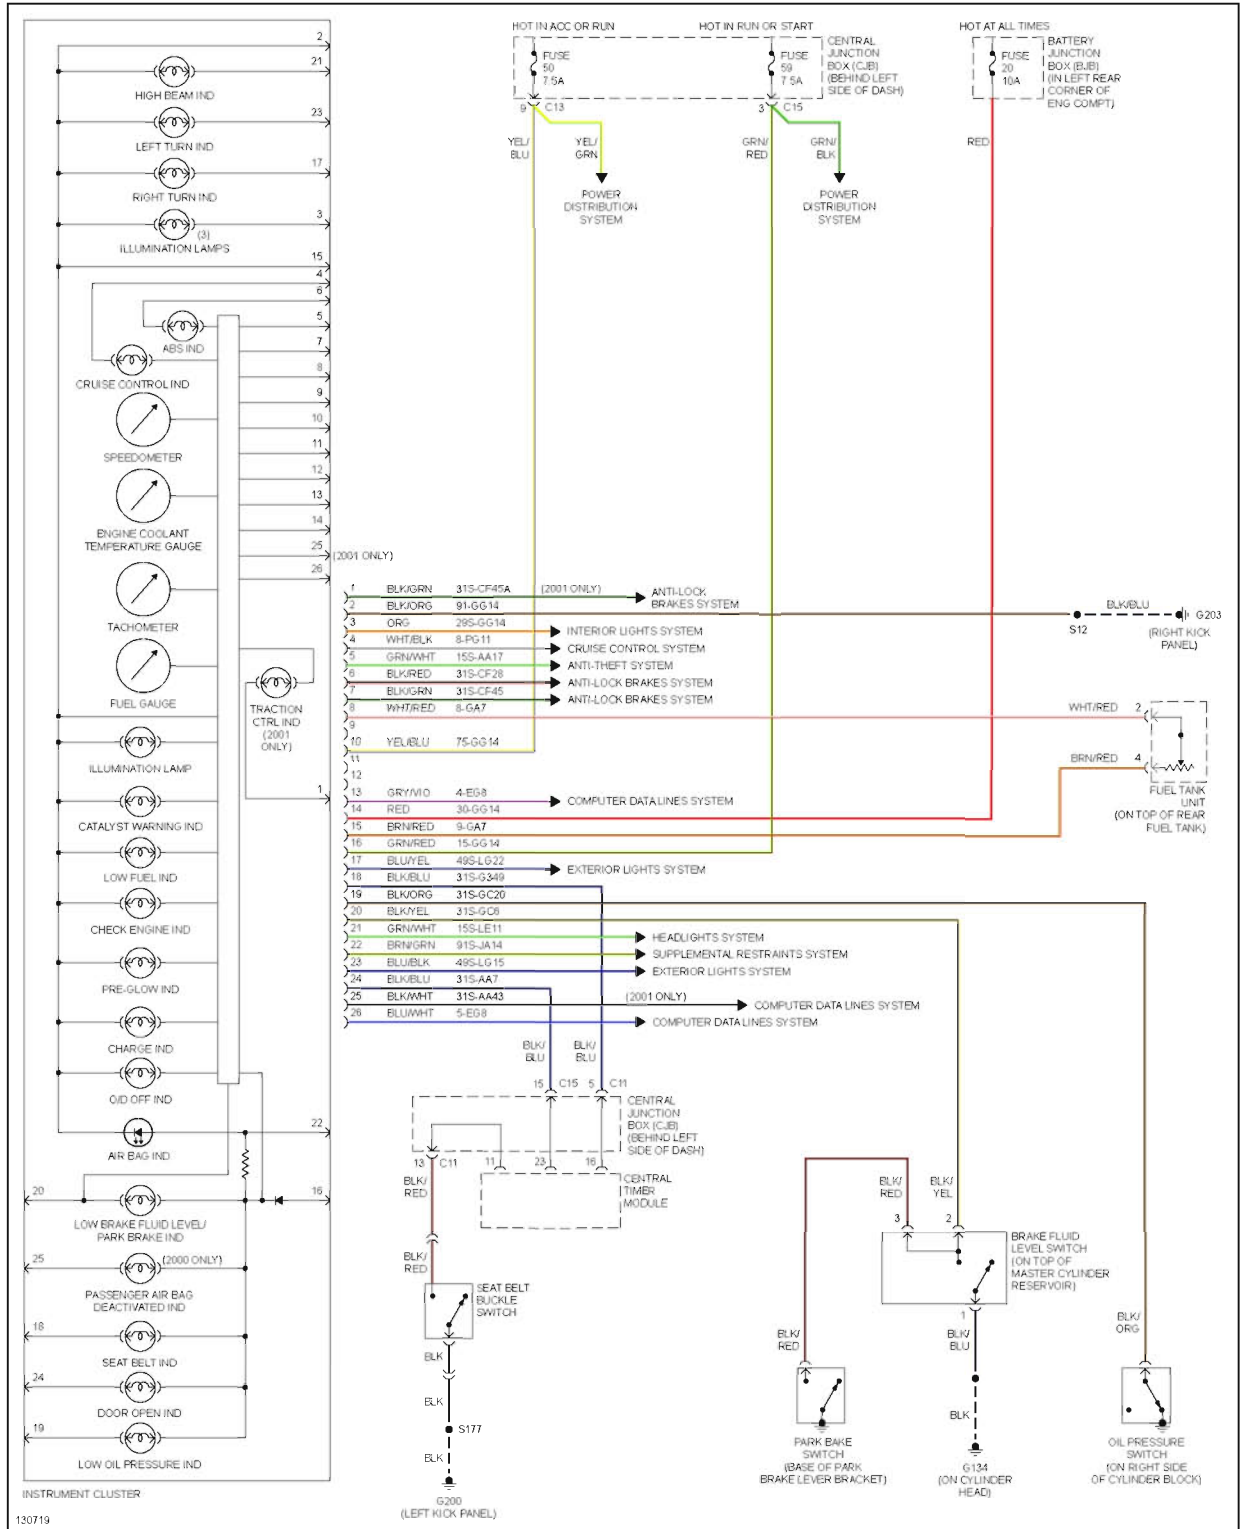

HEADLIGHTS

2000 Ford Focus LX

2000 System Wiring Diagrams Ford - Focus

Fig. 24: Headlight Circuit, W/ DRL

2000 Ford Focus LX

2000 System Wiring Diagrams Ford - Focus

Fig. 25: Headlight Circuit, W/O DRL

HORN

2000 Ford Focus LX

2000 System Wiring Diagrams Ford - Focus

Fig. 26: Horn Circuit

INSTRUMENT CLUSTER

2000 Ford Focus LX

2000 System Wiring Diagrams Ford - Focus

Fig. 27: Instrument Cluster Circuit

INTERIOR LIGHTS

2000 Ford Focus LX

2000 System Wiring Diagrams Ford - Focus

Fig. 28: Courtesy Lamps Circuit

2000 Ford Focus LX

2000 System Wiring Diagrams Ford - Focus

Fig. 29: Instrument Illumination Circuit

POWER DISTRIBUTION