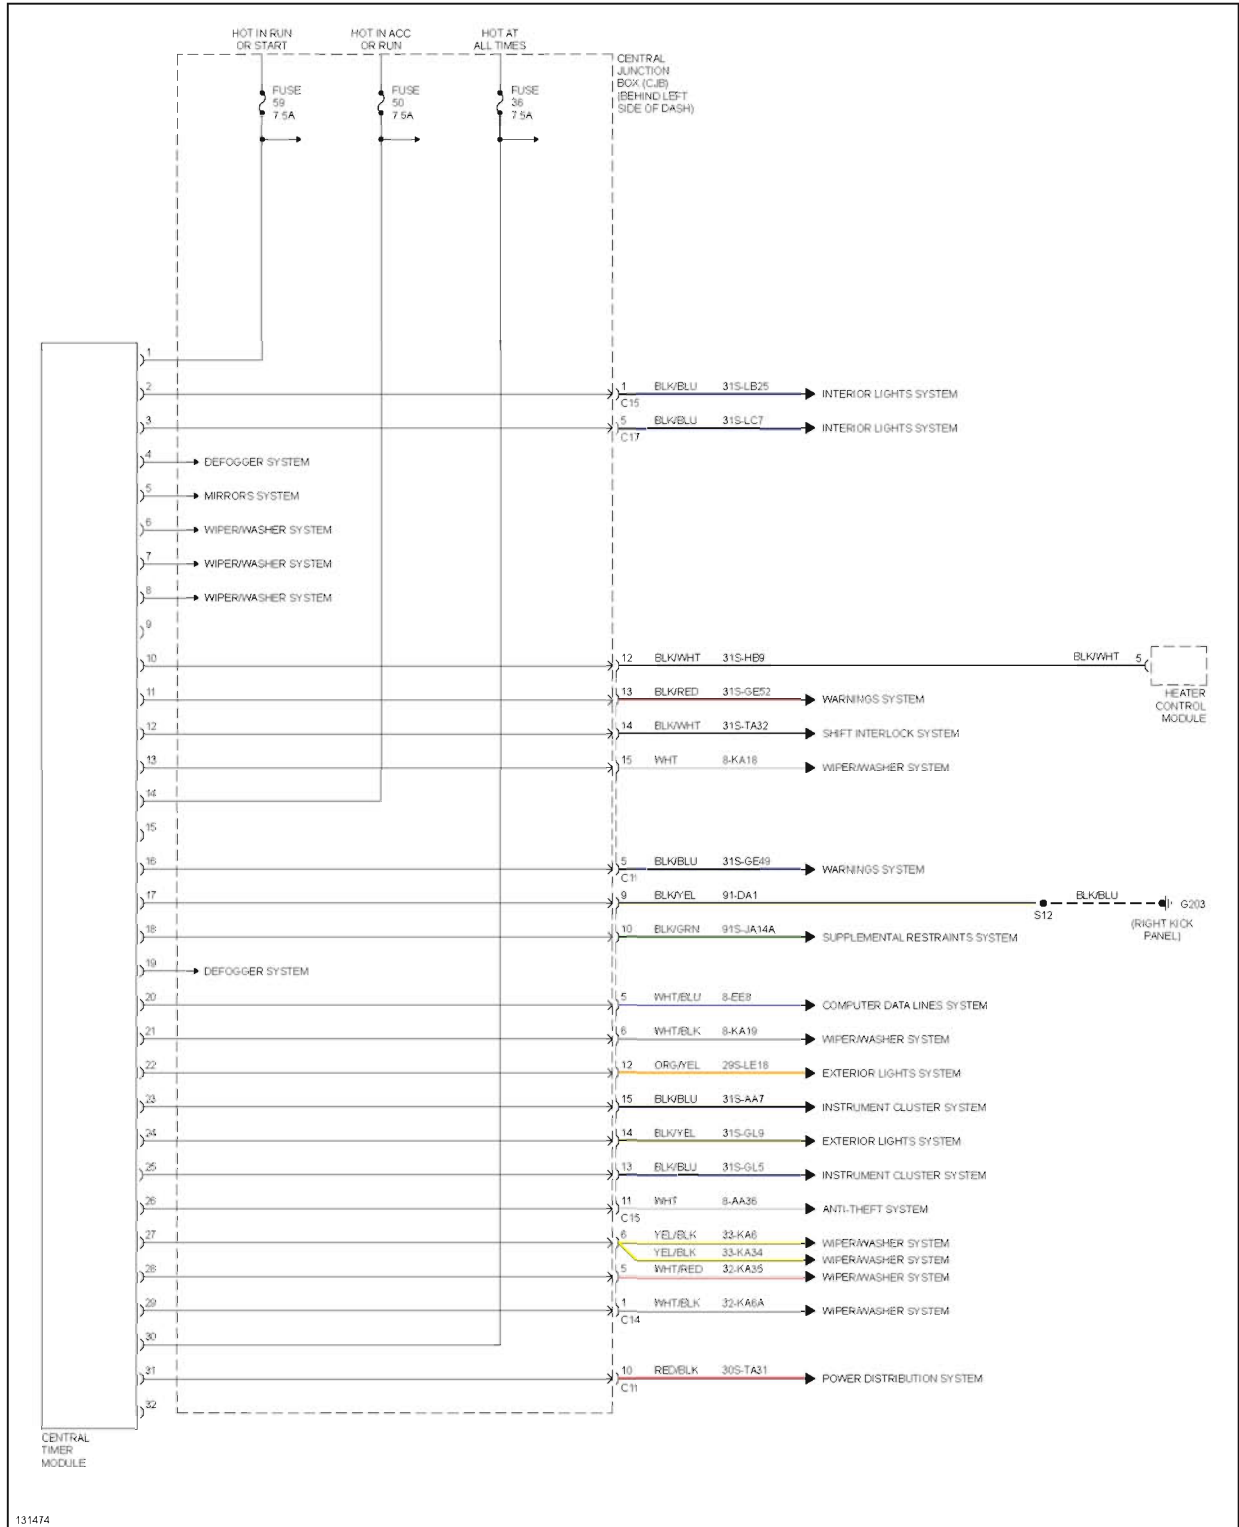

2000 System Wiring Diagrams Ford - Focus

Fig. 8: Body Computer Circuits

COMPUTER DATA LINES

2000 Ford Focus LX

2000 System Wiring Diagrams Ford - Focus

Fig. 9: Computer Data Lines

COOLING FAN

2000 Ford Focus LX