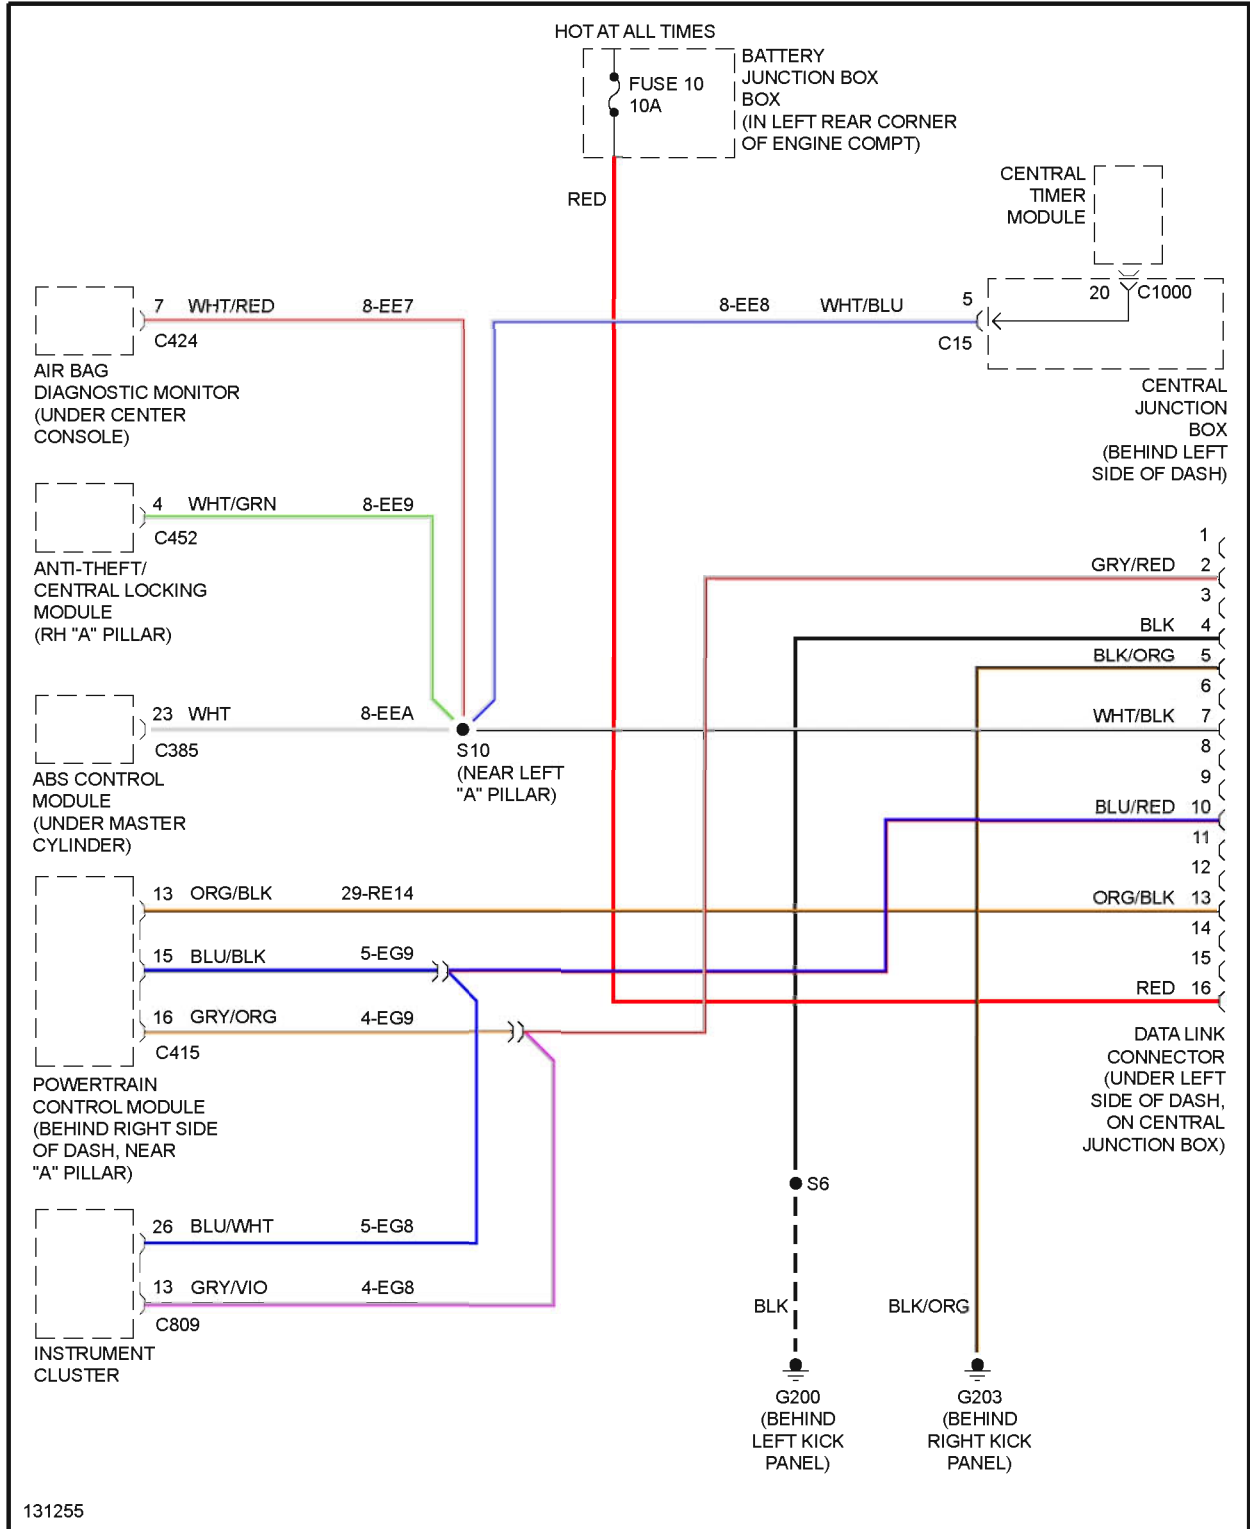

2000 System Wiring Diagrams Ford - Focus

Fig. 8: Body Computer Circuits

COMPUTER DATA LINES

2000 Ford Focus LX

2000 System Wiring Diagrams Ford - Focus

Fig. 9: Computer Data Lines

COOLING FAN

2000 Ford Focus LX

2000 System Wiring Diagrams Ford - Focus

Fig. 10: Cooling Fan Circuit, W/ A/C

2000 Ford Focus LX

2000 System Wiring Diagrams Ford - Focus

Fig. 11: Cooling Fan Circuit, W/O A/C

CRUISE CONTROL

2000 Ford Focus LX