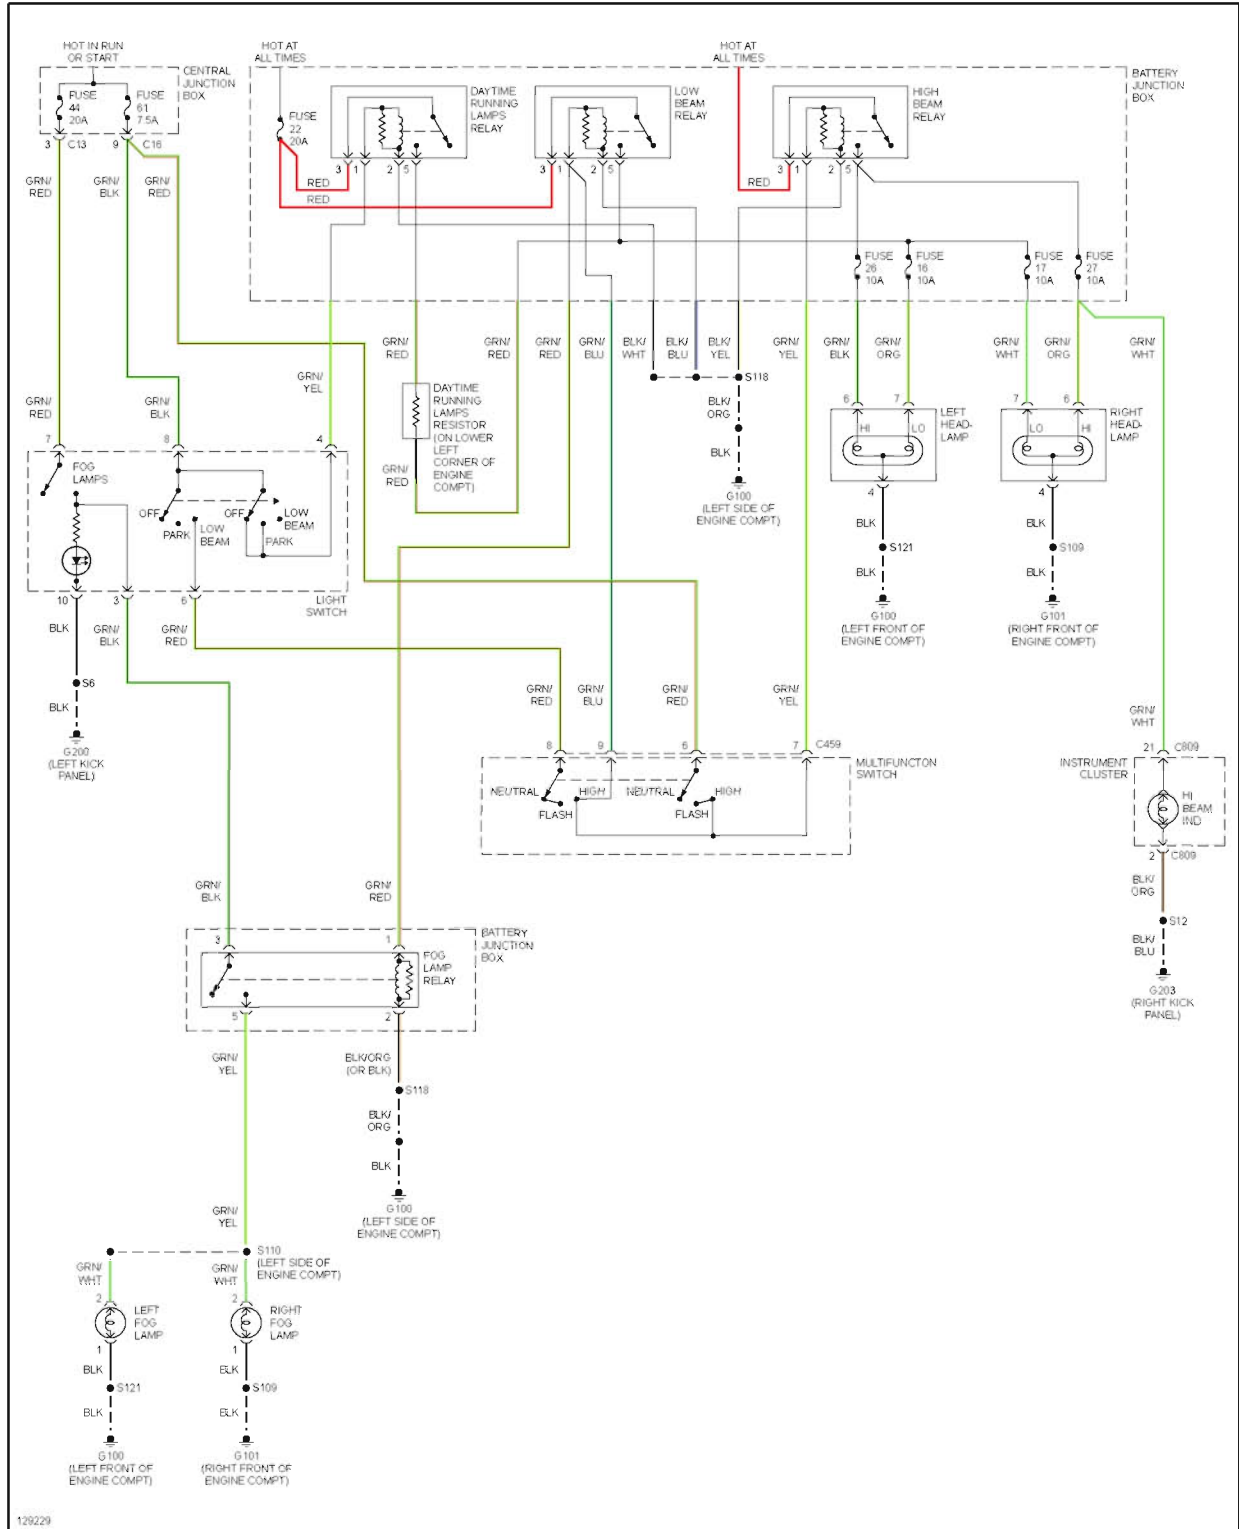

HEADLIGHTS

2000 Ford Focus LX

2000 System Wiring Diagrams Ford - Focus

Fig. 24: Headlight Circuit, W/ DRL

2000 Ford Focus LX

2000 System Wiring Diagrams Ford - Focus

Fig. 25: Headlight Circuit, W/O DRL

HORN

2000 Ford Focus LX

2000 System Wiring Diagrams Ford - Focus

Fig. 26: Horn Circuit

INSTRUMENT CLUSTER

2000 Ford Focus LX

2000 System Wiring Diagrams Ford - Focus

Fig. 27: Instrument Cluster Circuit

INTERIOR LIGHTS