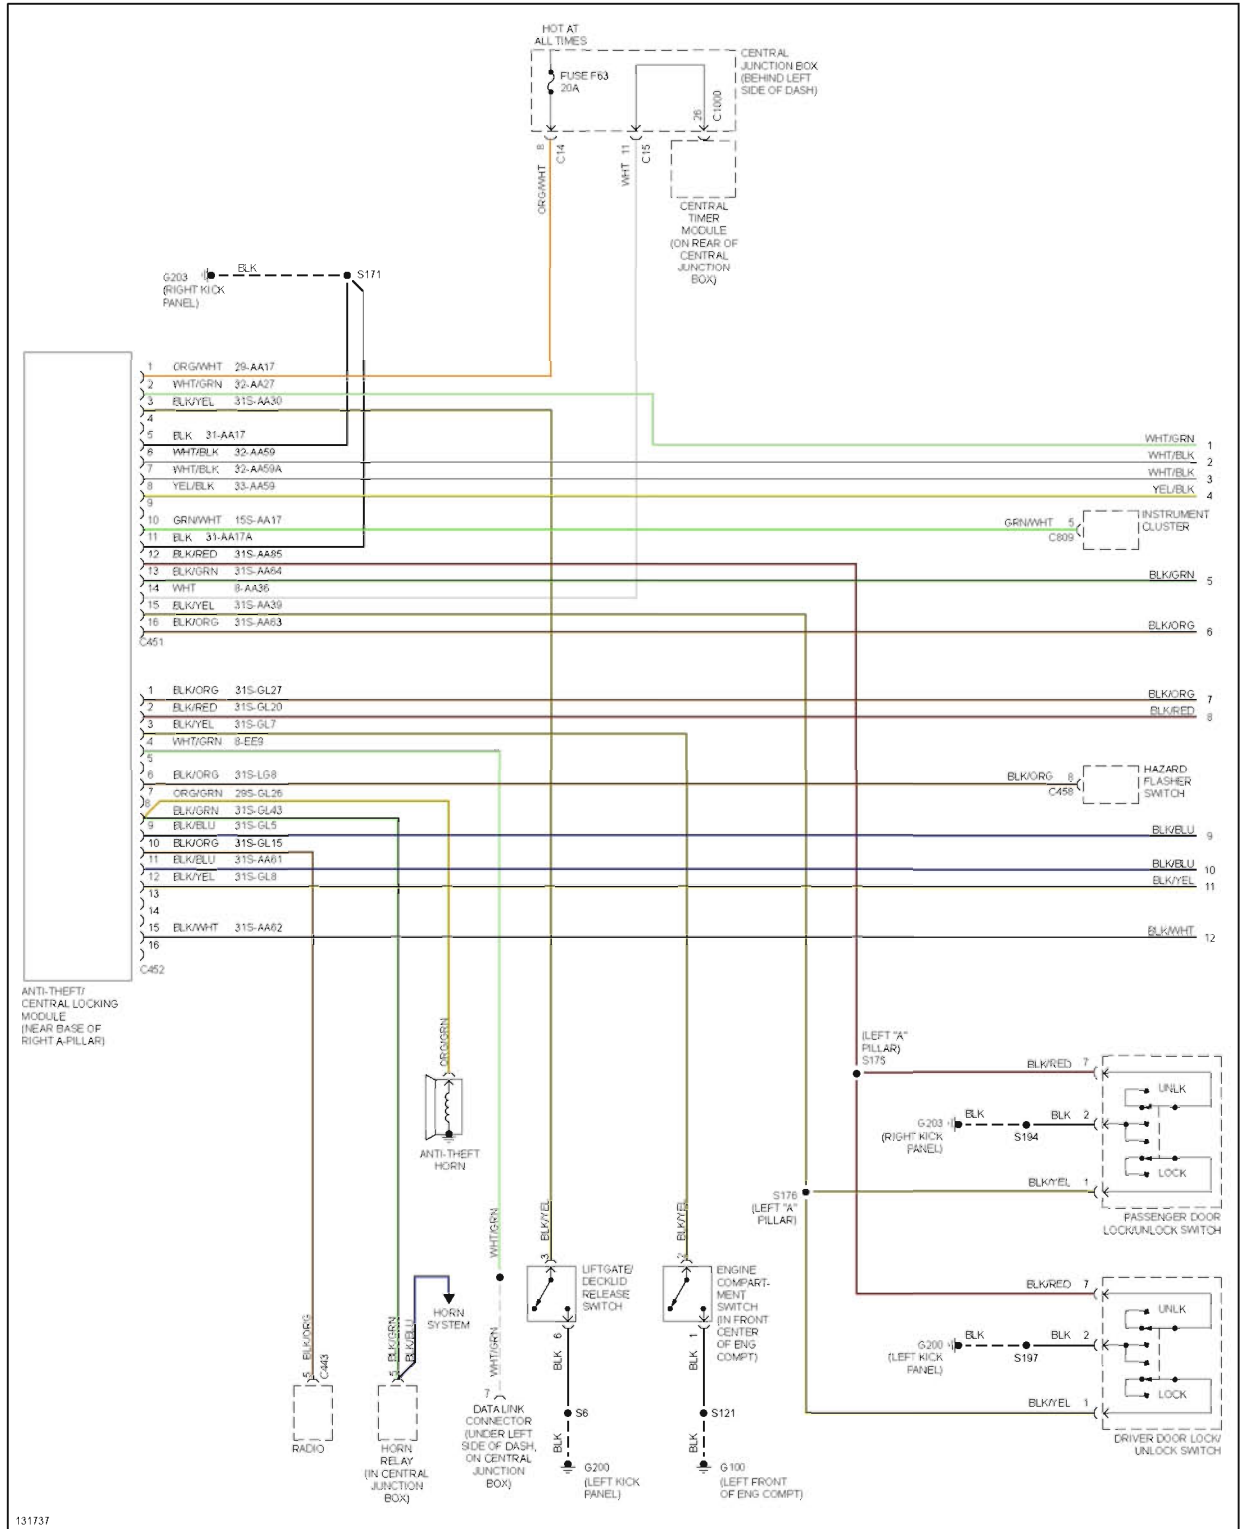

2000 Ford Focus LX

2000 System Wiring Diagrams Ford - Focus

Fig. 30: Power Distribution Circuit (1 of 4)

2000 Ford Focus LX

2000 System Wiring Diagrams Ford - Focus

Fig. 32: Power Distribution Circuit (3 of 4)

2000 Ford Focus LX

2000 System Wiring Diagrams Ford - Focus

Fig. 33: Power Distribution Circuit (4 of 4)

POWER DOOR LOCKS

2000 Ford Focus LX

2000 System Wiring Diagrams Ford - Focus

Fig. 34: Power Door Lock Circuit, W/ Anti-theft (1 of 2)

2000 Ford Focus LX

2000 System Wiring Diagrams Ford - Focus

131738

Fig. 35: Power Door Lock Circuit, W/ Anti-theft (2 of 2)

2000 Ford Focus LX

2000 System Wiring Diagrams Ford - Focus

Fig. 36: Power Door Lock Circuit, W/O Anti-theft (1 of 2)

2000 Ford Focus LX

2000 System Wiring Diagrams Ford - Focus

Fig. 37: Power Door Lock Circuit, W/O Anti-theft (2 of 2)

POWER MIRRORS

2000 Ford Focus LX

2000 System Wiring Diagrams Ford - Focus

Fig. 38: Power Mirror Circuit